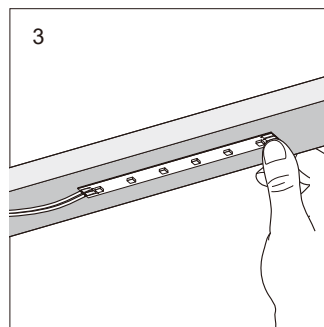

STRIP LED CON LENTI 2835 14W/mt 24V 30°

5 metri

CODICE	PARAMETRI BASE				PARAMETRI FOTOMETRICI				
	Misure	Unità di Taglio	Input Volt	Watt nominali	CRI	Colore Luce	Lumen nominali	Ottica	IP
AV7743WIAA	5000x10x7 mm	7LED/125mm	24VDC	14W/m	≥90	3000K	1575LM/m	30° wallwasher	IP62
AV7744NIAA	5000x10x7 mm	7LED/125mm	24VDC	14W/m	≥90	4000K	1575LM/m	30° wallwasher	IP62
AV7745CIAA	5000x10x7 mm	7LED/125mm	24VDC	14W/m	≥90	6000K	1575LM/m	30° wallwasher	IP62

STRIP LED CON LENTI 2835 14W/mt 24V 30°

5 metri

DIAGRAMMA DI CONNESIONE

STRIP LED CON LENTI 2835 14W/mt 24V 30°

5 metri

LUMINOUS INTENSITY DISTRIBUTION DIAGRAM

C0 PLANE ISOLUX DIAGRAM (UNIT: lx)

INSTALLAZIONE

Clean the environment part to be attached with a cloth, as shown in Figure 1, and then tear off the 3M tape on the back of the light belt, and finally stick the light belt on the clean place.

FLESSIONE