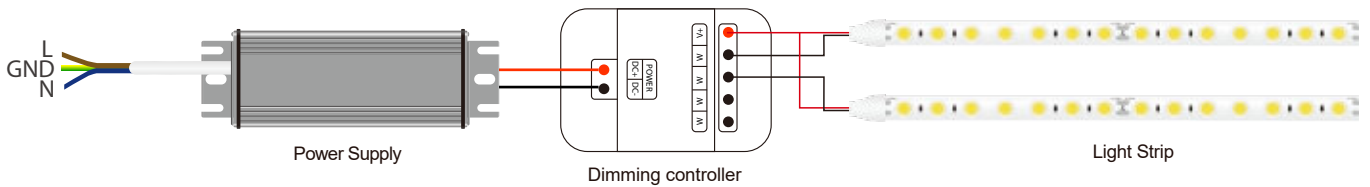

STRIP LED CON LENTI 2835 14W/mt 24V 30°

5 metri

CODICE	PARAMETRI BASE				PARAMETRI FOTOMETRICI				
	Misure	Unità di Taglio	Input Volt	Watt nominali	CRI	Colore Luce	Lumen nominali	Ottica	IP
AV7743WIAA	5000x10x7 mm	7LED/125mm	24VDC	14W/m	≥90	3000K	1575LM/m	30° wallwasher	IP62
AV7744NIAA	5000x10x7 mm	7LED/125mm	24VDC	14W/m	≥90	4000K	1575LM/m	30° wallwasher	IP62
AV7745CIAA	5000x10x7 mm	7LED/125mm	24VDC	14W/m	≥90	6000K	1575LM/m	30° wallwasher	IP62

STRIP LED CON LENTI 2835 14W/mt 24V 30°

5 metri

DIAGRAMMA DI CONNESIONE

STRIP LED CON LENTI 2835 14W/mt 24V 30°

5 metri

LUMINOUS INTENSITY DISTRIBUTION DIAGRAM

C0 PLANE ISOLUX DIAGRAM (UNIT: lx)

INSTALLAZIONE

Clean the environment part to be attached with a cloth, as shown in Figure 1, and then tear off the 3M tape on the back of the light belt, and finally stick the light belt on the clean place.

FLESSIONE