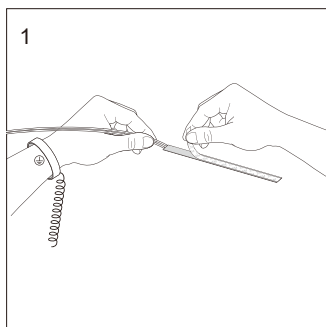

STRIP LED CON LENTI 2835 14W/mt 24V 30°

5 metri

CODICE	PARAMETRI BASE				PARAMETRI FOTOMETRICI				
	Misure	Unità di Taglio	Input Volt	Watt nominali	CRI	Colore Luce	Lumen nominali	Ottica	IP
AV7743WIAA	5000x10x7 mm	7LED/125mm	24VDC	14W/m	≥90	3000K	1575LM/m	30° wallwasher	IP62
AV7744NIAA	5000x10x7 mm	7LED/125mm	24VDC	14W/m	≥90	4000K	1575LM/m	30° wallwasher	IP62
AV7745CIAA	5000x10x7 mm	7LED/125mm	24VDC	14W/m	≥90	6000K	1575LM/m	30° wallwasher	IP62

STRIP LED CON LENTI 2835 14W/mt 24V 30°

5 metri

DIAGRAMMA DI CONNESIONE

STRIP LED CON LENTI 2835 14W/mt 24V 30°

5 metri

LUMINOUS INTENSITY DISTRIBUTION DIAGRAM

C0 PLANE ISOLUX DIAGRAM (UNIT: lx)

INSTALLAZIONE

Clean the environment part to be attached with a cloth, as shown in Figure 1, and then tear off the 3M tape on the back of the light belt, and finally stick the light belt on the clean place.

FLESSIONE