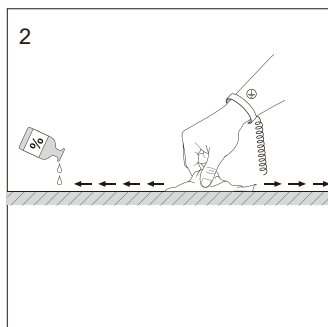

STRIP LED CON LENTI 2835 14W/mt 24V 30°

5 metri

CODICE	PARAMETRI BASE				PARAMETRI FOTOMETRICI				
	Misure	Unità di Taglio	Input Volt	Watt nominali	CRI	Colore Luce	Lumen nominali	Ottica	IP
AV7743WIAA	5000x10x7 mm	7LED/125mm	24VDC	14W/m	≥90	3000K	1575LM/m	30° wallwasher	IP62
AV7744NIAA	5000x10x7 mm	7LED/125mm	24VDC	14W/m	≥90	4000K	1575LM/m	30° wallwasher	IP62
AV7745CIAA	5000x10x7 mm	7LED/125mm	24VDC	14W/m	≥90	6000K	1575LM/m	30° wallwasher	IP62

STRIP LED CON LENTI 2835 14W/mt 24V 30°

5 metri

DIAGRAMMA DI CONNESIONE

STRIP LED CON LENTI 2835 14W/mt 24V 30°

5 metri

LUMINOUS INTENSITY DISTRIBUTION DIAGRAM

C0 PLANE ISOLUX DIAGRAM (UNIT: lx)

INSTALLAZIONE

Clean the environment part to be attached with a cloth, as shown in Figure 1, and then tear off the 3M tape on the back of the light belt, and finally stick the light belt on the clean place.

FLESSIONE