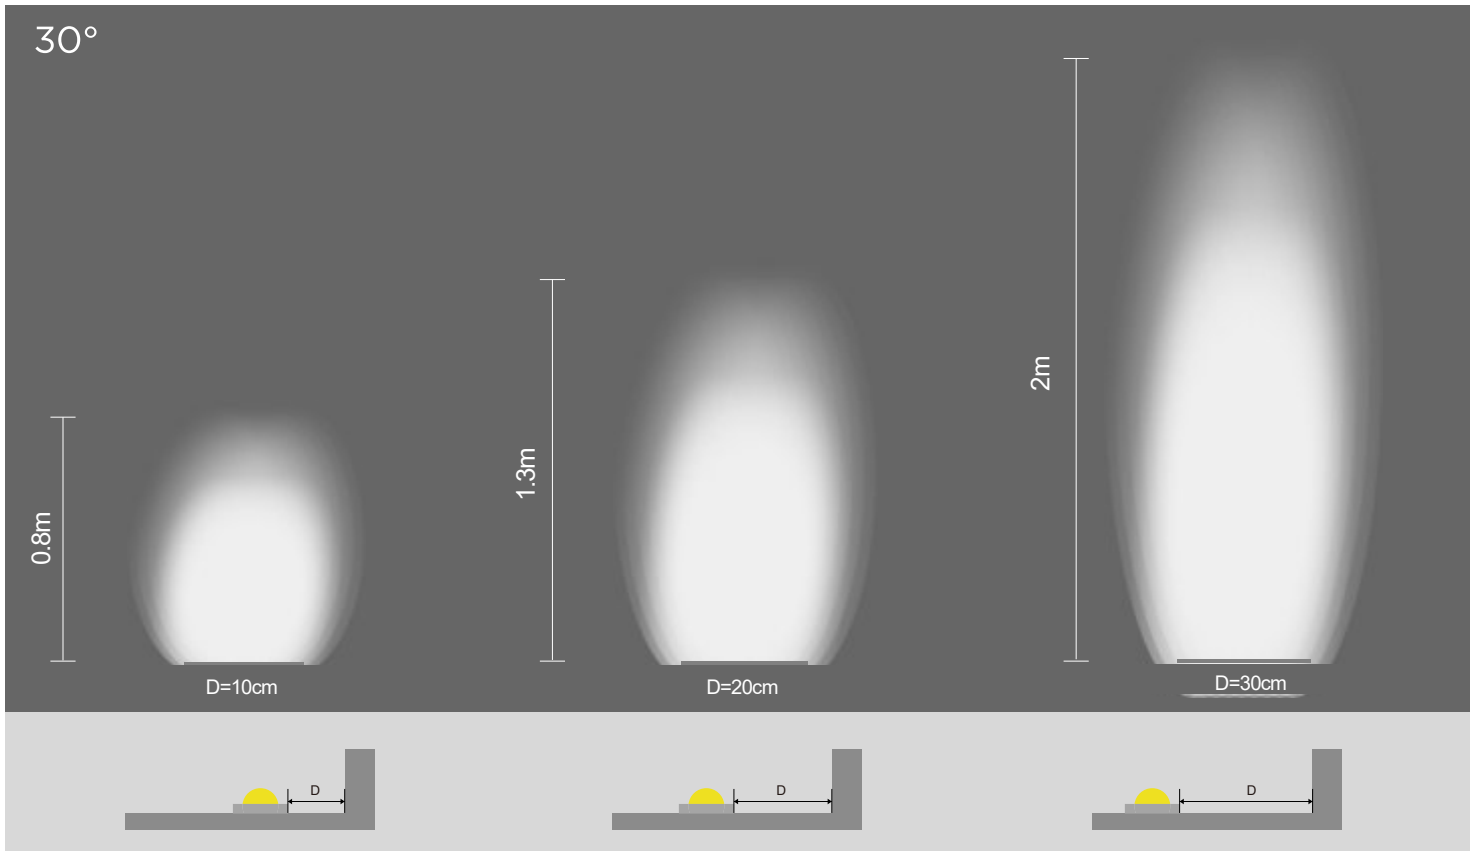

STRIP LED CON LENTI 2835 14W/mt 24V 30°

5 metri

CODICE	PARAMETRI BASE				PARAMETRI FOTOMETRICI				
	Misure	Unità di Taglio	Input Volt	Watt nominali	CRI	Colore Luce	Lumen nominali	Ottica	IP
AV7743WIAA	5000x10x7 mm	7LED/125mm	24VDC	14W/m	≥90	3000K	1575LM/m	30° wallwasher	IP62
AV7744NIAA	5000x10x7 mm	7LED/125mm	24VDC	14W/m	≥90	4000K	1575LM/m	30° wallwasher	IP62
AV7745CIAA	5000x10x7 mm	7LED/125mm	24VDC	14W/m	≥90	6000K	1575LM/m	30° wallwasher	IP62

STRIP LED CON LENTI 2835 14W/mt 24V 30°

5 metri

DIAGRAMMA DI CONNESIONE

STRIP LED CON LENTI 2835 14W/mt 24V 30°

5 metri

LUMINOUS INTENSITY DISTRIBUTION DIAGRAM

C0 PLANE ISOLUX DIAGRAM (UNIT: lx)

INSTALLAZIONE

Clean the environment part to be attached with a cloth, as shown in Figure 1, and then tear off the 3M tape on the back of the light belt, and finally stick the light belt on the clean place.

FLESSIONE