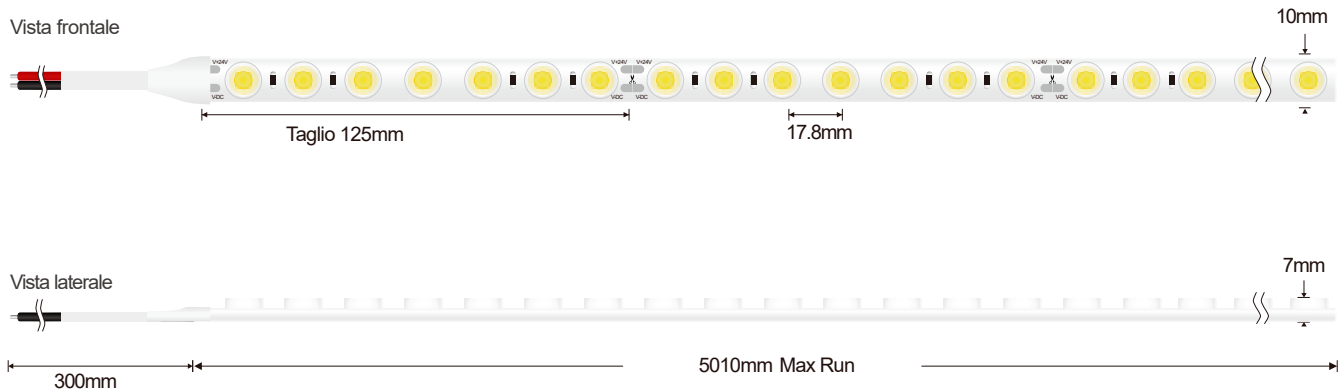

STRIP LED CON LENTI 2835 14W/mt 24V 30°

5 metri

CODICE	PARAMETRI BASE				PARAMETRI FOTOMETRICI				
	Misure	Unità di Taglio	Input Volt	Watt nominali	CRI	Colore Luce	Lumen nominali	Ottica	IP
AV7743WIAA	5000x10x7 mm	7LED/125mm	24VDC	14W/m	≥90	3000K	1575LM/m	30° wallwasher	IP62
AV7744NIAA	5000x10x7 mm	7LED/125mm	24VDC	14W/m	≥90	4000K	1575LM/m	30° wallwasher	IP62
AV7745CIAA	5000x10x7 mm	7LED/125mm	24VDC	14W/m	≥90	6000K	1575LM/m	30° wallwasher	IP62

STRIP LED CON LENTI 2835 14W/mt 24V 30°

5 metri

DIAGRAMMA DI CONNESIONE

STRIP LED CON LENTI 2835 14W/mt 24V 30°

5 metri

LUMINOUS INTENSITY DISTRIBUTION DIAGRAM

C0 PLANE ISOLUX DIAGRAM (UNIT: lx)

INSTALLAZIONE

Clean the environment part to be attached with a cloth, as shown in Figure 1, and then tear off the 3M tape on the back of the light belt, and finally stick the light belt on the clean place.

FLESSIONE