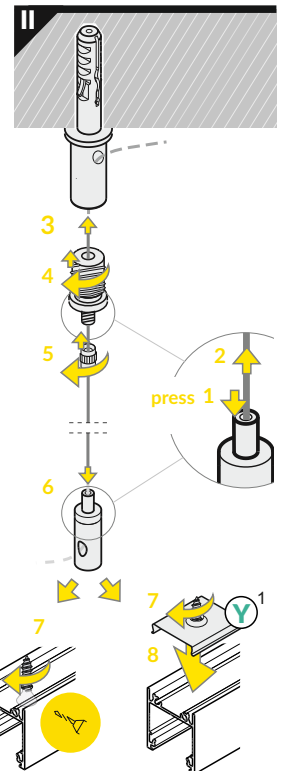

PROFILO IN ALLUMINIO DA APPOGGIO ALTO

Note! Ending thickness increases the length of the luminaire (+ 2 x 2 mm).

The length of the cover is equal to the length of the profile.

IX CONNECTORS

* Surface mounting

CONNECTION POSSIBILITIES

X SLING

sling 50 V 1500

sling 50 V 1500

+ housing

sling for LED mounting 1500

adjust sling length

IX POWER SUPPLY