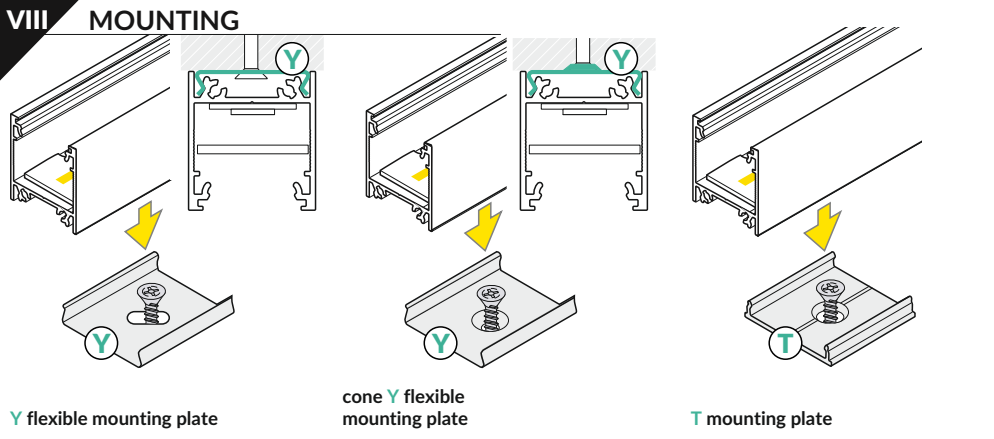

PROFILO IN ALLUMINIO DA APPOGGIO ALTO

Note! Ending thickness increases the length of the luminaire (+ 2 x 2 mm).

The length of the cover is equal to the length of the profile.

IX CONNECTORS

* Surface mounting

CONNECTION POSSIBILITIES

X SLING

sling 50 V 1500

sling 50 V 1500

+ housing

sling for LED mounting 1500

adjust sling length

IX POWER SUPPLY