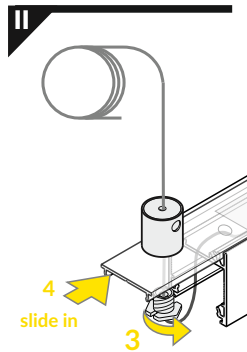

CONNECTION POSSIBILITIES

X SLING

sling 50 V 1500

sling 50 V 1500

+ housing

sling for LED mounting 1500

adjust sling length

IX POWER SUPPLY