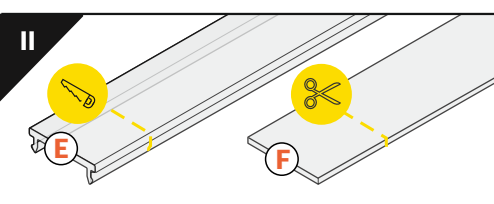

PROFILO IN ALLUMINIO DA APPOGGIO ALTO

Note! Ending thickness increases the length of the luminaire (+ 2 x 2 mm).

The length of the cover is equal to the length of the profile.

IX CONNECTORS

* Surface mounting

CONNECTION POSSIBILITIES

X SLING

sling 50 V 1500

sling 50 V 1500

+ housing

sling for LED mounting 1500

adjust sling length

IX POWER SUPPLY