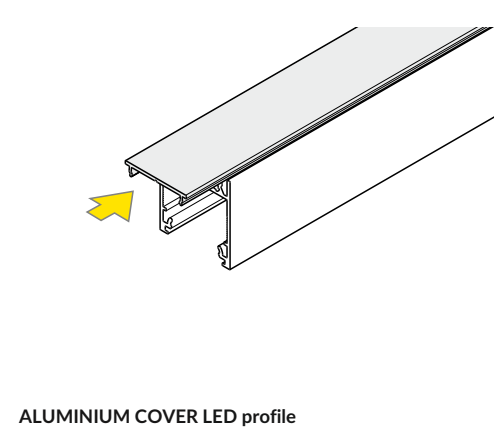

PROFILO IN ALLUMINIO DA APPOGGIO ALTO

Note! Ending thickness increases the length of the luminaire (+ 2 x 2 mm).

The length of the cover is equal to the length of the profile.

IX CONNECTORS

* Surface mounting

CONNECTION POSSIBILITIES

X SLING

sling 50 V 1500

sling 50 V 1500

+ housing

sling for LED mounting 1500

adjust sling length

IX POWER SUPPLY