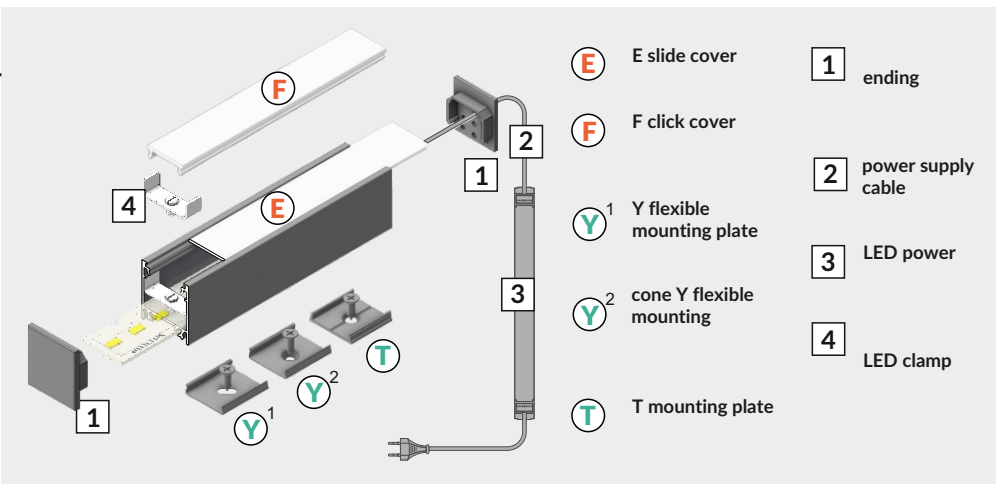

PROFILO IN ALLUMINIO DA APPOGGIO ALTO

Note! Ending thickness increases the length of the luminaire (+ 2 x 2 mm).

The length of the cover is equal to the length of the profile.

IX CONNECTORS

* Surface mounting

CONNECTION POSSIBILITIES

X SLING

sling 50 V 1500

sling 50 V 1500

+ housing

sling for LED mounting 1500

adjust sling length

IX POWER SUPPLY