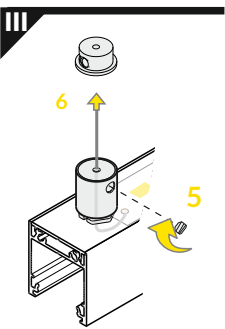

CONNECTION POSSIBILITIES

X SLING

sling 50 V 1500

sling 50 V 1500

+ housing

sling for LED mounting 1500

adjust sling length

IX POWER SUPPLY