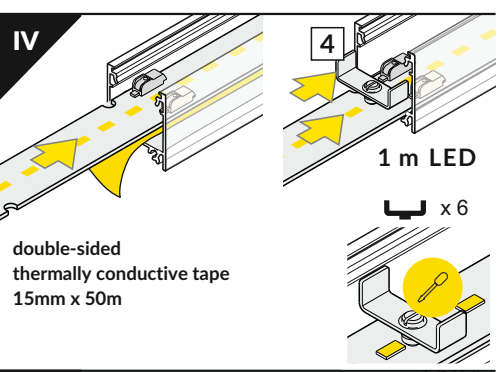

PROFILO IN ALLUMINIO DA APPOGGIO ALTO

Note! Ending thickness increases the length of the luminaire (+ 2 x 2 mm).

The length of the cover is equal to the length of the profile.

IX CONNECTORS

* Surface mounting

CONNECTION POSSIBILITIES

X SLING

sling 50 V 1500

sling 50 V 1500

+ housing

sling for LED mounting 1500

adjust sling length

IX POWER SUPPLY