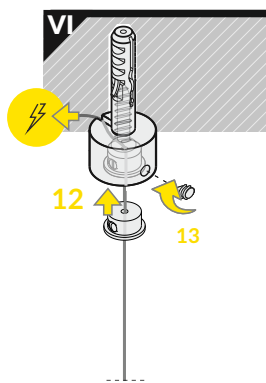

PROFILO IN ALLUMINIO DA APPOGGIO ALTO

Note! Ending thickness increases the length of the luminaire (+ 2 x 2 mm).

The length of the cover is equal to the length of the profile.

IX CONNECTORS

* Surface mounting

CONNECTION POSSIBILITIES

X SLING

sling 50 V 1500

sling 50 V 1500

+ housing

sling for LED mounting 1500

adjust sling length

IX POWER SUPPLY