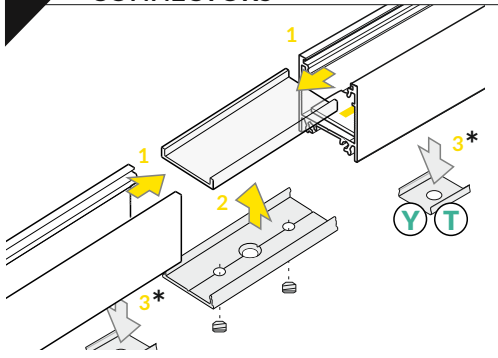

PROFILO IN ALLUMINIO DA APPOGGIO ALTO

Note! Ending thickness increases the length of the luminaire (+ 2 x 2 mm).

The length of the cover is equal to the length of the profile.

IX CONNECTORS

* Surface mounting

CONNECTION POSSIBILITIES

X SLING

sling 50 V 1500

sling 50 V 1500

+ housing

sling for LED mounting 1500

adjust sling length

IX POWER SUPPLY