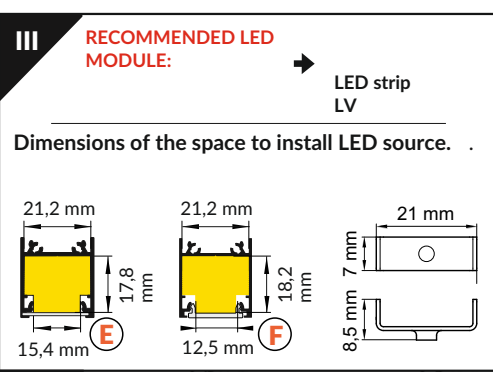

PROFILO IN ALLUMINIO DA APPOGGIO ALTO

Note! Ending thickness increases the length of the luminaire (+ 2 x 2 mm).

The length of the cover is equal to the length of the profile.

IX CONNECTORS

* Surface mounting

CONNECTION POSSIBILITIES

X SLING

sling 50 V 1500

sling 50 V 1500

+ housing

sling for LED mounting 1500

adjust sling length

IX POWER SUPPLY