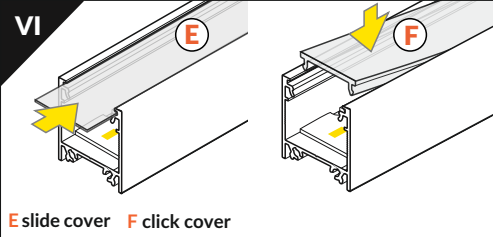

PROFILO IN ALLUMINIO DA APPOGGIO ALTO

Note! Ending thickness increases the length of the luminaire (+ 2 x 2 mm).

The length of the cover is equal to the length of the profile.

IX CONNECTORS

* Surface mounting

CONNECTION POSSIBILITIES

X SLING

sling 50 V 1500

sling 50 V 1500

+ housing

sling for LED mounting 1500

adjust sling length

IX POWER SUPPLY