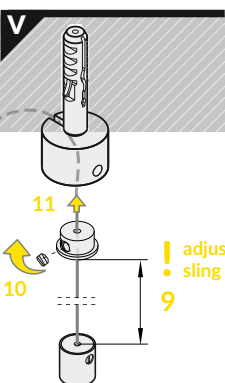

CONNECTION POSSIBILITIES

X SLING

sling 50 V 1500

sling 50 V 1500

+ housing

sling for LED mounting 1500

adjust sling length

IX POWER SUPPLY