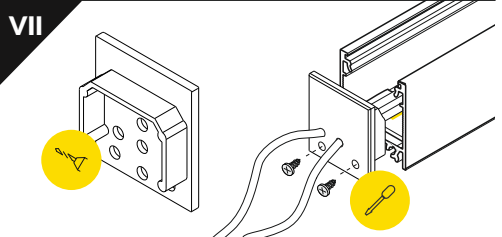

PROFILO IN ALLUMINIO DA APPOGGIO ALTO

Note! Ending thickness increases the length of the luminaire (+ 2 x 2 mm).

The length of the cover is equal to the length of the profile.

IX CONNECTORS

* Surface mounting

CONNECTION POSSIBILITIES

X SLING

sling 50 V 1500

sling 50 V 1500

+ housing

sling for LED mounting 1500

adjust sling length

IX POWER SUPPLY