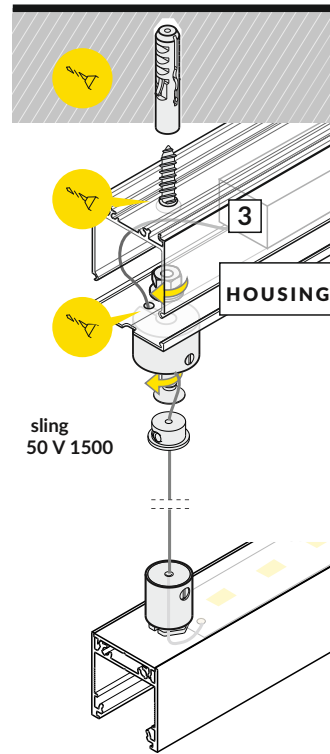

PROFILO IN ALLUMINIO DA APPOGGIO ALTO

Note! Ending thickness increases the length of the luminaire (+ 2 x 2 mm).

The length of the cover is equal to the length of the profile.

IX CONNECTORS

* Surface mounting

CONNECTION POSSIBILITIES

X SLING

sling 50 V 1500

sling 50 V 1500

+ housing

sling for LED mounting 1500

adjust sling length

IX POWER SUPPLY