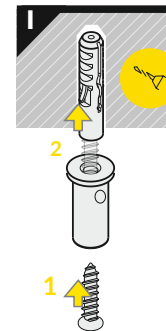

PROFILO IN ALLUMINIO DA APPOGGIO ALTO

Note! Ending thickness increases the length of the luminaire (+ 2 x 2 mm).

The length of the cover is equal to the length of the profile.

IX CONNECTORS

* Surface mounting

CONNECTION POSSIBILITIES

X SLING

sling 50 V 1500

sling 50 V 1500

+ housing

sling for LED mounting 1500

adjust sling length

IX POWER SUPPLY