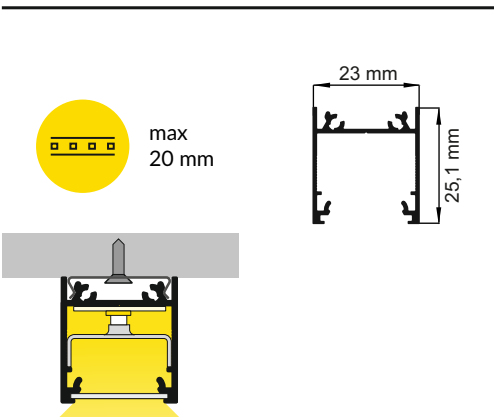

PROFILO IN ALLUMINIO DA APPOGGIO ALTO

Note! Ending thickness increases the length of the luminaire (+ 2 x 2 mm).

The length of the cover is equal to the length of the profile.

IX CONNECTORS

* Surface mounting

CONNECTION POSSIBILITIES

X SLING

sling 50 V 1500

sling 50 V 1500

+ housing

sling for LED mounting 1500

adjust sling length

IX POWER SUPPLY