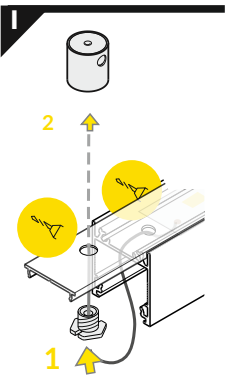

CONNECTION POSSIBILITIES

X SLING

sling 50 V 1500

sling 50 V 1500

+ housing

sling for LED mounting 1500

adjust sling length

IX POWER SUPPLY