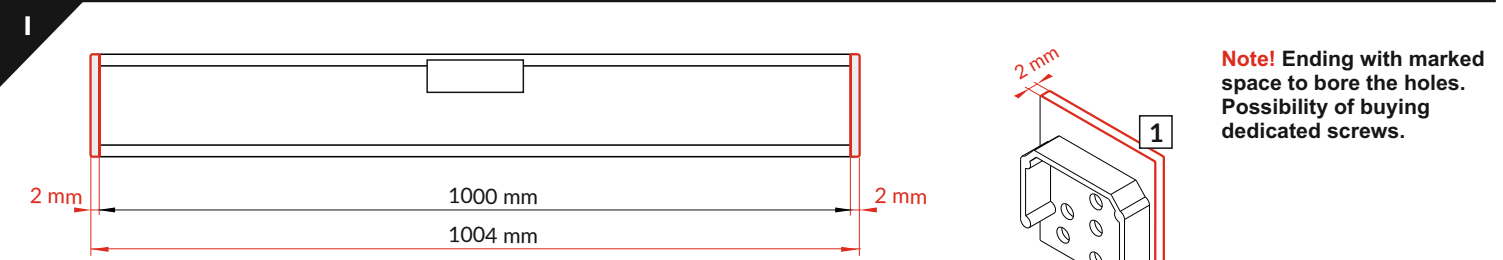

PROFILO IN ALLUMINIO DA APPOGGIO ALTO

Note! Ending thickness increases the length of the luminaire (+ 2 x 2 mm).

The length of the cover is equal to the length of the profile.

IX CONNECTORS

* Surface mounting

CONNECTION POSSIBILITIES

X SLING

sling 50 V 1500

sling 50 V 1500

+ housing

sling for LED mounting 1500

adjust sling length

IX POWER SUPPLY