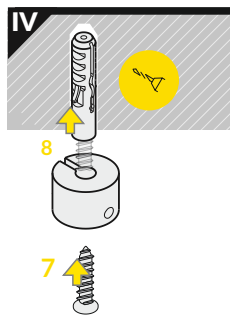

PROFILO IN ALLUMINIO DA APPOGGIO ALTO

Note! Ending thickness increases the length of the luminaire (+ 2 x 2 mm).

The length of the cover is equal to the length of the profile.

IX CONNECTORS

* Surface mounting

CONNECTION POSSIBILITIES

X SLING

sling 50 V 1500

sling 50 V 1500

+ housing

sling for LED mounting 1500

adjust sling length

IX POWER SUPPLY