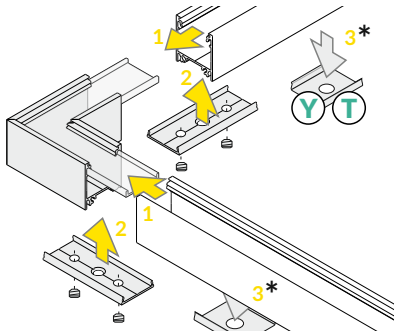

PROFILO IN ALLUMINIO DA APPOGGIO ALTO

Note! Ending thickness increases the length of the luminaire (+ 2 x 2 mm).

The length of the cover is equal to the length of the profile.

IX CONNECTORS

* Surface mounting

CONNECTION POSSIBILITIES

X SLING

sling 50 V 1500

sling 50 V 1500

+ housing

sling for LED mounting 1500

adjust sling length

IX POWER SUPPLY