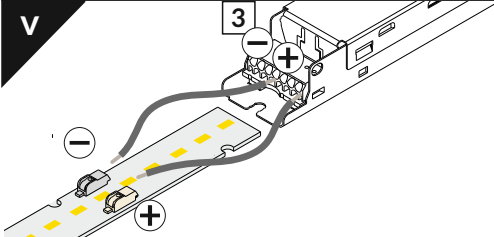

PROFILO IN ALLUMINIO DA APPOGGIO ALTO

Note! Ending thickness increases the length of the luminaire (+ 2 x 2 mm).

The length of the cover is equal to the length of the profile.

IX CONNECTORS

* Surface mounting

CONNECTION POSSIBILITIES

X SLING

sling 50 V 1500

sling 50 V 1500

+ housing

sling for LED mounting 1500

adjust sling length

IX POWER SUPPLY