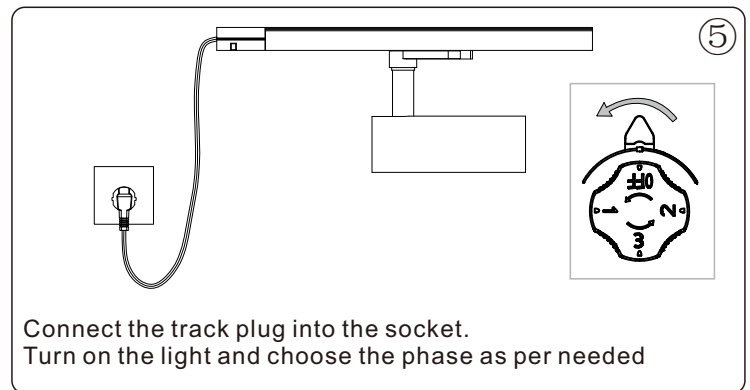

Installation Manual

Voltage:220~240VAC 50Hz/60Hz

Please kindly read before instruction of correct installation and matters need to have attention

Attentions:

- 1: This product applies to indoor use only, not suitable for outdoor and over-heated temperature environments, otherwise will cause damage, fire
- 2: Please do not turn off the power before installation, also turn off during maintenance and cleaning.
- 3: Do not make sure the product is installed away from near objects at least 100mm
- 4: Do not cover the product with thermal insulation material at any case
- 5: Do not uninstall the lamp internally at any case
- 6: Do not install the lamp on the sloping ceiling or on the wall
- 7: Turn off the power when the light works not well.