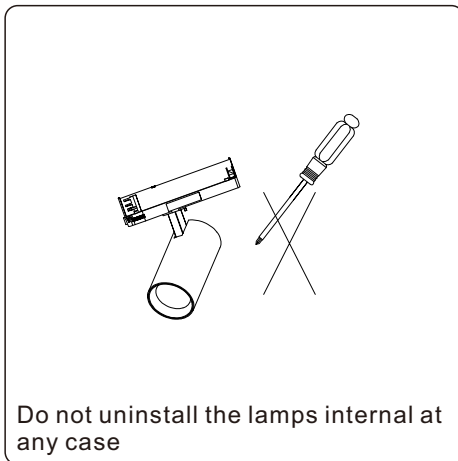

Installation Manual

Voltage:220~240VAC 50Hz/60Hz

Please kindly read before instruction of correct installation and matters need to have attention

Attentions:

- 1: This product applies to indoor use only, not suitable for outdoor and over-heated temperature environments, otherwise will cause damage, fire
- 2: Please do not turn off the power before installation, also turn off during maintenance and cleaning.
- 3: Do not make sure the product is installed away from near objects at least 100mm
- 4: Do not cover the product with thermal insulation material at any case
- 5: Do not uninstall the lamp internally at any case
- 6: Do not install the lamp on the sloping ceiling or on the wall
- 7: Turn off the power when the light works not well.