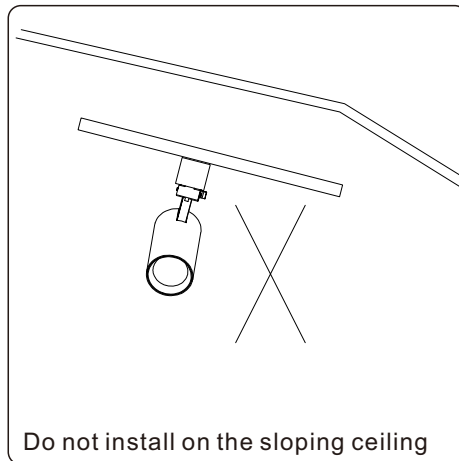

Installation Manual

Voltage:220~240VAC 50Hz/60Hz

Please kindly read before instruction of correct installation and matters need to have attention

Attentions:

- 1: This product applies to indoor use only, not suitable for outdoor and over-heated temperature environments, otherwise will cause damage, fire
- 2: Please do not turn off the power before installation, also turn off during maintenance and cleaning.
- 3: Do not make sure the product is installed away from near objects at least 100mm
- 4: Do not cover the product with thermal insulation material at any case
- 5: Do not uninstall the lamp internally at any case
- 6: Do not install the lamp on the sloping ceiling or on the wall
- 7: Turn off the power when the light works not well.