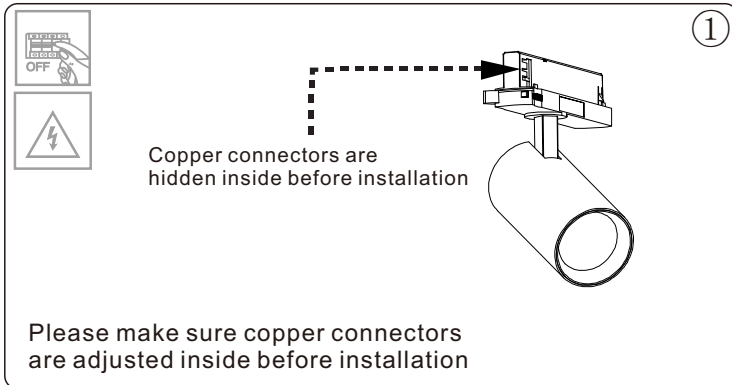

Installation Manual

Voltage:220~240VAC 50Hz/60Hz

Please kindly read before instruction of correct installation and matters need to have attention

Attentions:

- 1: This product applies to indoor use only, not suitable for outdoor and over-heated temperature environments, otherwise will cause damage, fire
- 2: Please do not turn off the power before installation, also turn off during maintenance and cleaning.
- 3: Do not make sure the product is installed away from near objects at least 100mm
- 4: Do not cover the product with thermal insulation material at any case
- 5: Do not uninstall the lamp internally at any case
- 6: Do not install the lamp on the sloping ceiling or on the wall
- 7: Turn off the power when the light works not well.