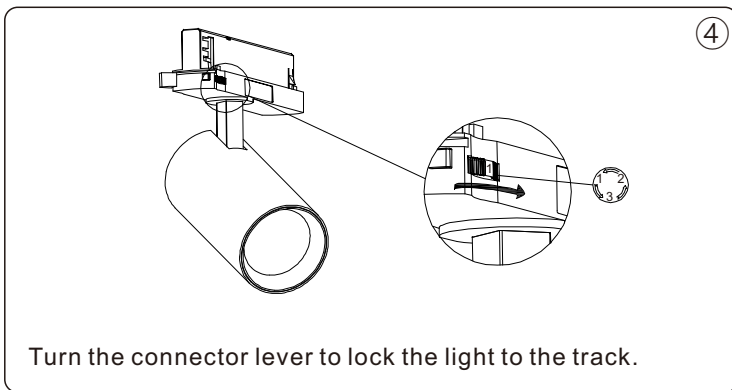

Installation Manual

Voltage:220~240VAC 50Hz/60Hz

Please kindly read before instruction of correct installation and matters need to have attention

Attentions:

- 1: This product applies to indoor use only, not suitable for outdoor and over-heated temperature environments, otherwise will cause damage, fire
- 2: Please do not turn off the power before installation, also turn off during maintenance and cleaning.
- 3: Do not make sure the product is installed away from near objects at least 100mm
- 4: Do not cover the product with thermal insulation material at any case
- 5: Do not uninstall the lamp internally at any case
- 6: Do not install the lamp on the sloping ceiling or on the wall
- 7: Turn off the power when the light works not well.