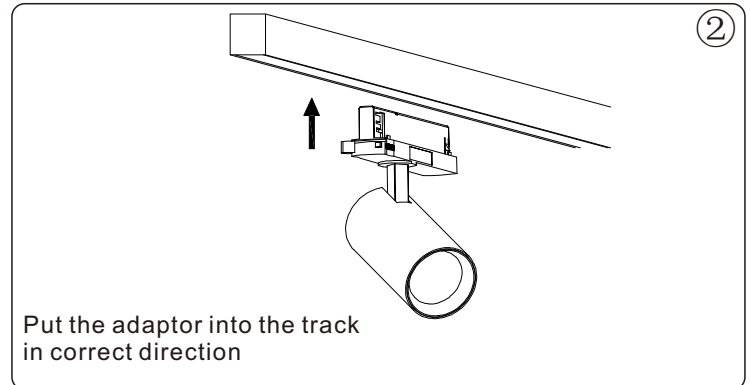

Installation Manual

Voltage:220~240VAC 50Hz/60Hz

Please kindly read before instruction of correct installation and matters need to have attention

Attentions:

- 1: This product applies to indoor use only, not suitable for outdoor and over-heated temperature environments, otherwise will cause damage, fire
- 2: Please do not turn off the power before installation, also turn off during maintenance and cleaning.
- 3: Do not make sure the product is installed away from near objects at least 100mm
- 4: Do not cover the product with thermal insulation material at any case
- 5: Do not uninstall the lamp internally at any case
- 6: Do not install the lamp on the sloping ceiling or on the wall
- 7: Turn off the power when the light works not well.