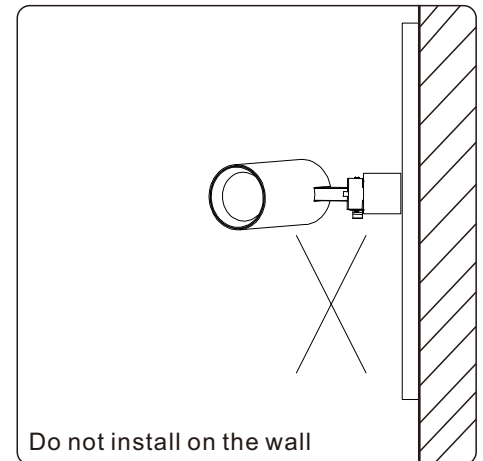

Installation Manual

Voltage:220~240VAC 50Hz/60Hz

Please kindly read before instruction of correct installation and matters need to have attention

Attentions:

- 1: This product applies to indoor use only, not suitable for outdoor and over-heated temperature environments, otherwise will cause damage, fire
- 2: Please do not turn off the power before installation, also turn off during maintenance and cleaning.
- 3: Do not make sure the product is installed away from near objects at least 100mm
- 4: Do not cover the product with thermal insulation material at any case
- 5: Do not uninstall the lamp internally at any case
- 6: Do not install the lamp on the sloping ceiling or on the wall
- 7: Turn off the power when the light works not well.