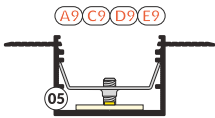

LED 1 clamp

AV6245XIAA
diffuser
A9, C9, D9, E9