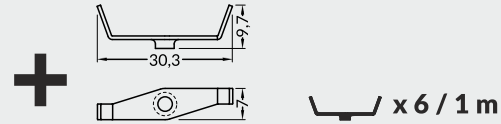

LED 1 clamp

AV6245XIAA
diffuser
A9, C9, D9, E9