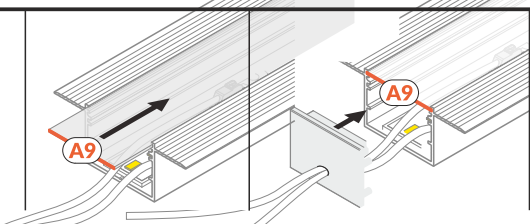

VI

VARIO30-04
VARIO30-05
diffuser / klosz
A9