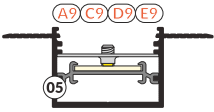

IV ACCESSORIES

LED mounting

LED clamp

AV6245XIAA
diffuser
A9, C9, D9, E9