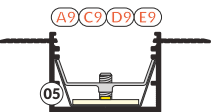

reflector

LED 1 clamp

AV6245XIAA
diffuser
A9, C9, D9, E9