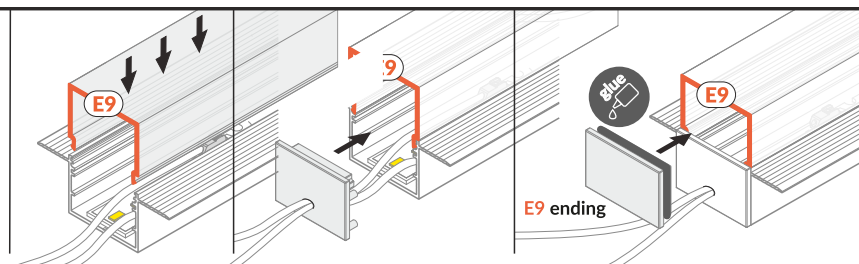

profiles

endings

mountings

05

LED profile

Note! The length of the cover is equal to the length of the profile.

RECOMMENDED LED MODULE

double-sided adhesive thermally conductive tape 15 mm x 50 m

diffuser
A9, C9, D9, E9

Available angular connectors:

- 1. connector 60 deg
- 2. connector 90 deg
- 3. connector 90 deg bent
- 4. connector 120 deg
- 5. connector 135 deg
- 6. connector 180 deg
- 7. connector 270 deg bent

CONNECTION POSSIBILITIES

60°

90°

90° bent

120°

135°

180°

270° bent