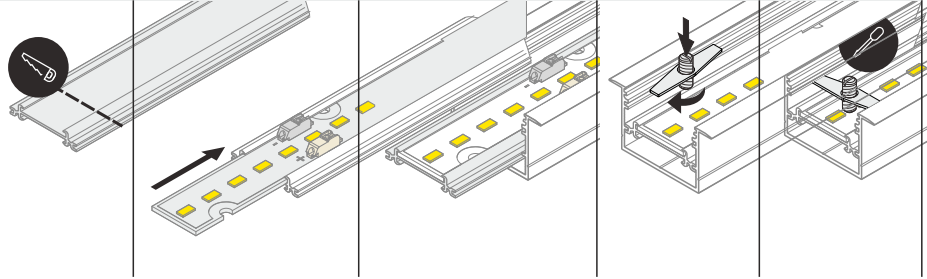

IV ACCESSORIES

LED mounting

LED clamp

AV6245XIAA
diffuser
A9, C9, D9, E9