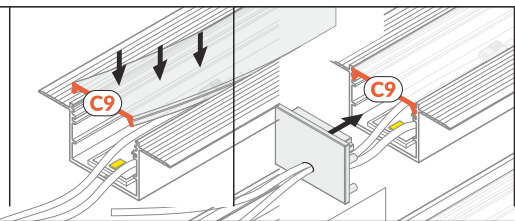

diffuser
C9