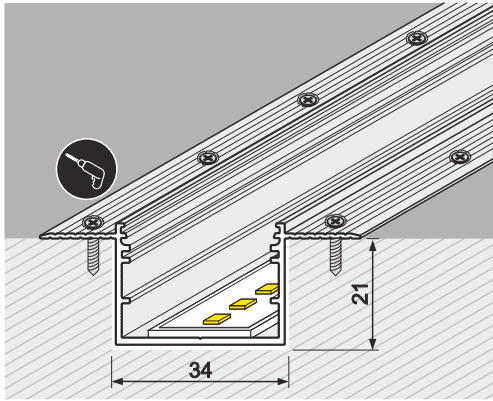

profiles

endings

mountings

05

LED profile

Note! The length of the cover is equal to the length of the profile.

RECOMMENDED LED MODULE

double-sided adhesive thermally conductive tape 15 mm x 50 m

diffuser
A9, C9, D9, E9

Available angular connectors:

- 1. connector 60 deg
- 2. connector 90 deg
- 3. connector 90 deg bent
- 4. connector 120 deg
- 5. connector 135 deg
- 6. connector 180 deg
- 7. connector 270 deg bent

CONNECTION POSSIBILITIES

60°

90°

90° bent

120°

135°

180°

270° bent