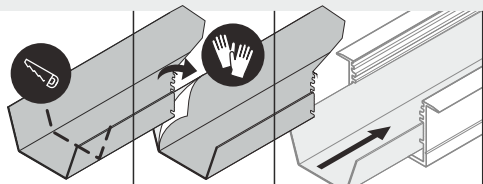

reflector

LED 1 clamp

AV6245XIAA
diffuser
A9, C9, D9, E9