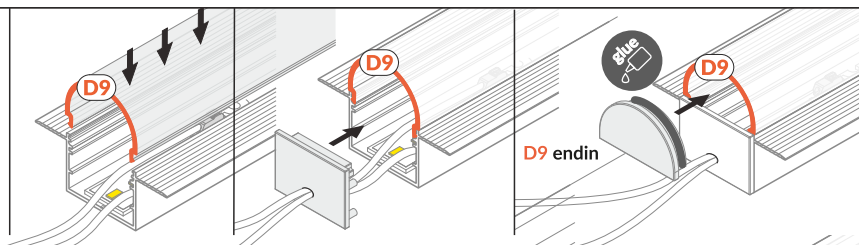

diffuser
D9