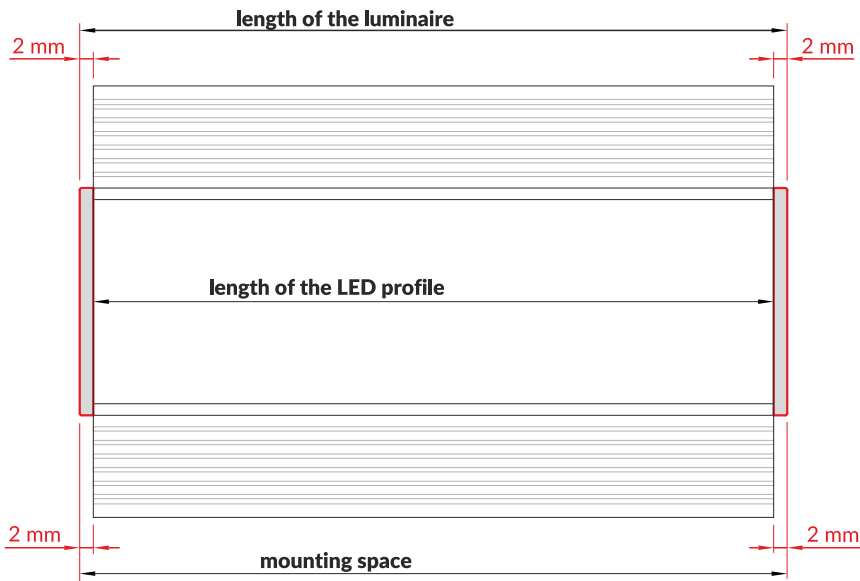

profiles

endings

mountings

05

LED profile

Note! The length of the cover is equal to the length of the profile.

RECOMMENDED LED MODULE

double-sided adhesive thermally conductive tape 15 mm x 50 m