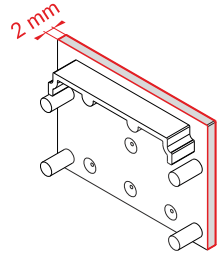

profiles

endings

mountings

05

LED profile

Note! The length of the cover is equal to the length of the profile.

RECOMMENDED LED MODULE

double-sided adhesive thermally conductive tape 15 mm x 50 m