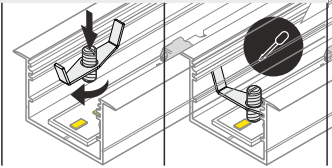

LED 1 clamp

AV6245XIAA
diffuser
A9, C9, D9, E9