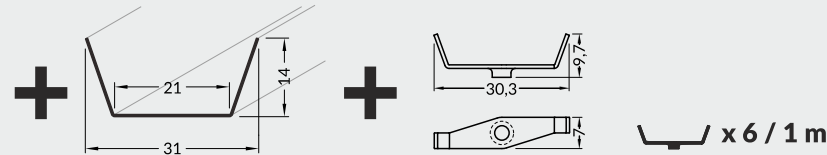

reflector

LED 1 clamp

AV6245XIAA
diffuser
A9, C9, D9, E9