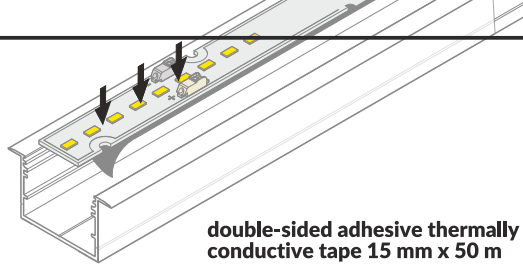

profiles

endings

mountings

05

LED profile

Note! The length of the cover is equal to the length of the profile.

RECOMMENDED LED MODULE

double-sided adhesive thermally conductive tape 15 mm x 50 m