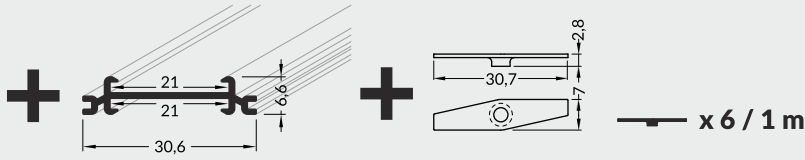

IV ACCESSORIES

LED mounting

LED clamp

AV6245XIAA
diffuser
A9, C9, D9, E9