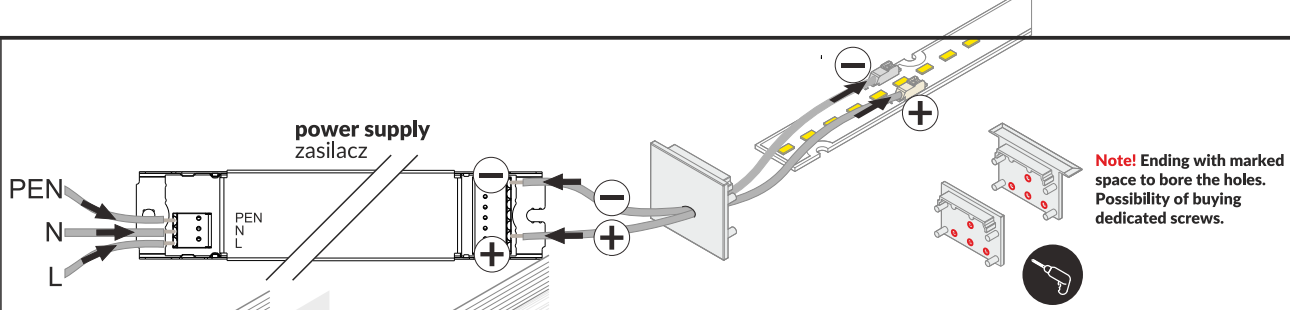

V

VI

VARIO30-04
VARIO30-05
diffuser / klosz
A9

diffuser
C9

diffuser
D9

diffuser
E9