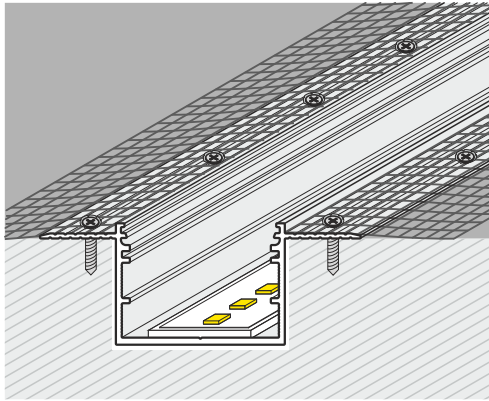

profiles

endings

mountings

05

LED profile

Note! The length of the cover is equal to the length of the profile.

RECOMMENDED LED MODULE

double-sided adhesive thermally conductive tape 15 mm x 50 m

diffuser
A9, C9, D9, E9

Available angular connectors:

- 1. connector 60 deg
- 2. connector 90 deg
- 3. connector 90 deg bent
- 4. connector 120 deg
- 5. connector 135 deg
- 6. connector 180 deg
- 7. connector 270 deg bent

CONNECTION POSSIBILITIES

60°

90°

90° bent

120°

135°

180°

270° bent