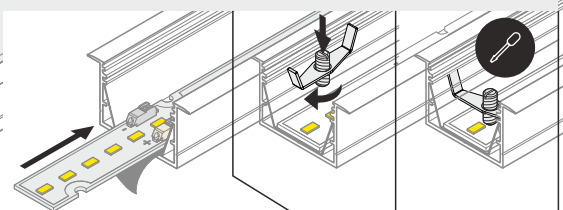

reflector

LED 1 clamp

AV6245XIAA
diffuser
A9, C9, D9, E9