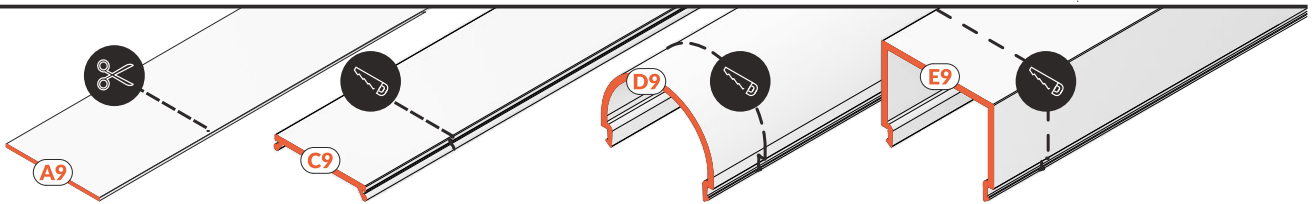

profiles

endings

mountings

05

LED profile

Note! The length of the cover is equal to the length of the profile.

RECOMMENDED LED MODULE

double-sided adhesive thermally conductive tape 15 mm x 50 m