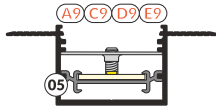

IV ACCESSORIES

LED mounting

LED clamp

AV6245XIAA
diffuser
A9, C9, D9, E9