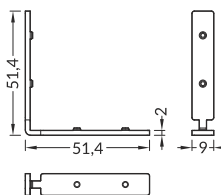

CONECTORS

Q9-90 deg bent connector
material: zink coated steel

Q9-45 deg / -60 deg / -90 deg / -120 deg / -135 deg / -180 deg connector
material: zink coated steel

INDEX = 1 set
package > check the pricelist

90 deg bent