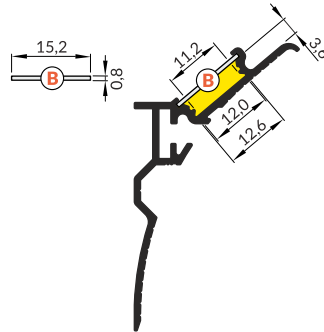

AV6038XIAA BC/Q9

SUBTLE CORNICE WITH A GLOW OF LIGHT

- installation to the wall without a drywall system
- invisible profile, atmospheric light
- accentuating of the room outline
- maximum LED strip width: 12 mm

B slide cover

C click cover

Q9¹ Q9-90 deg bent connector

Q9² Q9-180 deg connector

other angles of Q9 connectors:
45, 60, 90, 120, 135 deg

 max 12 mm

 special application

INDEX = 1 pc, length 2000 mm
package > check the pricelist

raw aluminium

Available lengths: 1000 mm, 2000 mm, 3000 mm
The standard profile length tolerance is +20 mm.

ACCESSORIES

COVERS

B slide cover
 colours: transparent, frosted, opal
 material: PC, PP, PP

C click cover
 colours: transparent, opal
 material: PMMA

Note! Dimensions of the space to install LED source

length 2000 mm
 package > check the pricelist

B transparent
 index = 10 pcs

B frosted
 index = 10 pc

B opal
 index = 10 pcs

C transparent
 index = 1 pc

C opal