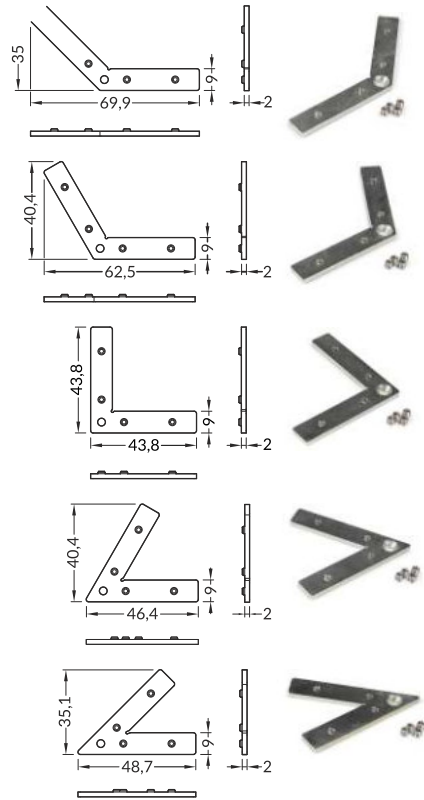

Note! Dimensions of the space to install LED source

length 2000 mm
 package > check the pricelist

B transparent
 index = 10 pcs

B frosted
 index = 10 pc

B opal
 index = 10 pcs

C transparent
 index = 1 pc

C opal

reel, length 20 m
 package > check the pricelist

C opal
 index = 1 pc

The standard cover length tolerance is +20 mm.
 More details >> 1 08

ENDINGS

ending
 colour: grey
 material: ABS

Ending with marked space to bore the holes.

INDEX = 10 sets = 20 pcs
 package > check the pricelist

grey

CONECTORS

Q9-90 deg bent connector
 material: zink coated steel

Q9-45 deg / -60 deg / -90 deg / -120 deg / -135 deg / -180 deg connector
 material: zink coated steel

INDEX = 1 set
 package > check the pricelist

90 deg bent

180 deg

ACCESSORIES

135 deg

120 deg

90 deg

60 deg