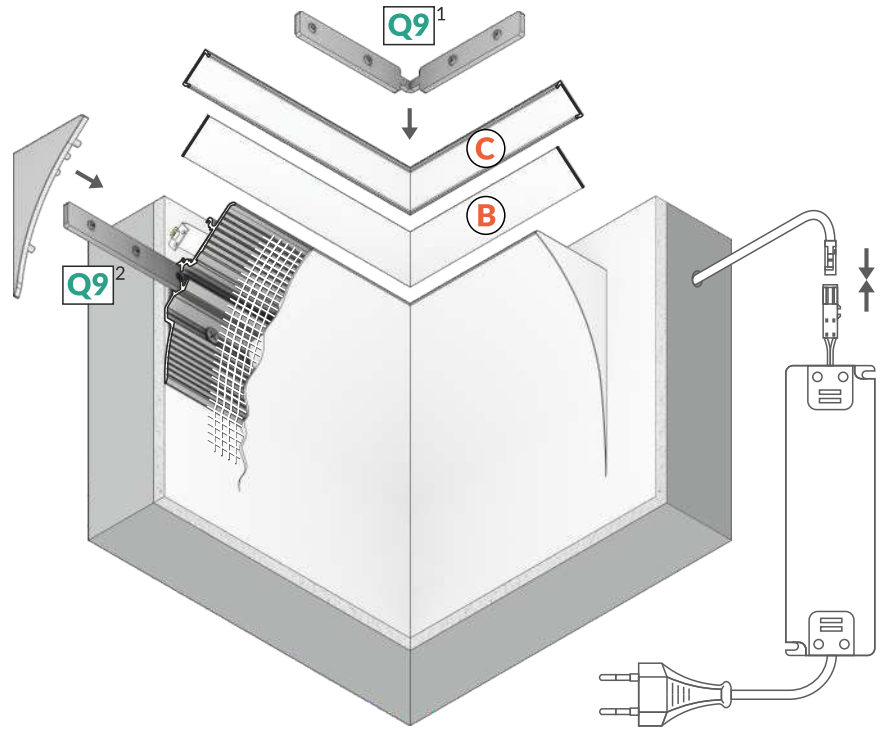

AV6038XIAA BC/Q9

SUBTLE CORNICE WITH A GLOW OF LIGHT

- installation to the wall without a drywall system
- invisible profile, atmospheric light
- accentuating of the room outline
- maximum LED strip width: 12 mm

B slide cover

C click cover

Q9¹ Q9-90 deg bent connector

Q9² Q9-180 deg connector

other angles of Q9 connectors:
45, 60, 90, 120, 135 deg

 max 12 mm

 special application

INDEX = 1 pc, length 2000 mm
package > check the pricelist

raw aluminium

Available lengths: 1000 mm, 2000 mm, 3000 mm
The standard profile length tolerance is +20 mm.

ACCESSORIES

COVERS

B slide cover
 colours: transparent, frosted, opal
 material: PC, PP, PP

C click cover
 colours: transparent, opal
 material: PMMA

Note! Dimensions of the space to install LED source

length 2000 mm
 package > check the pricelist

B transparent
 index = 10 pcs

B frosted
 index = 10 pc

B opal
 index = 10 pcs

C transparent
 index = 1 pc

C opal