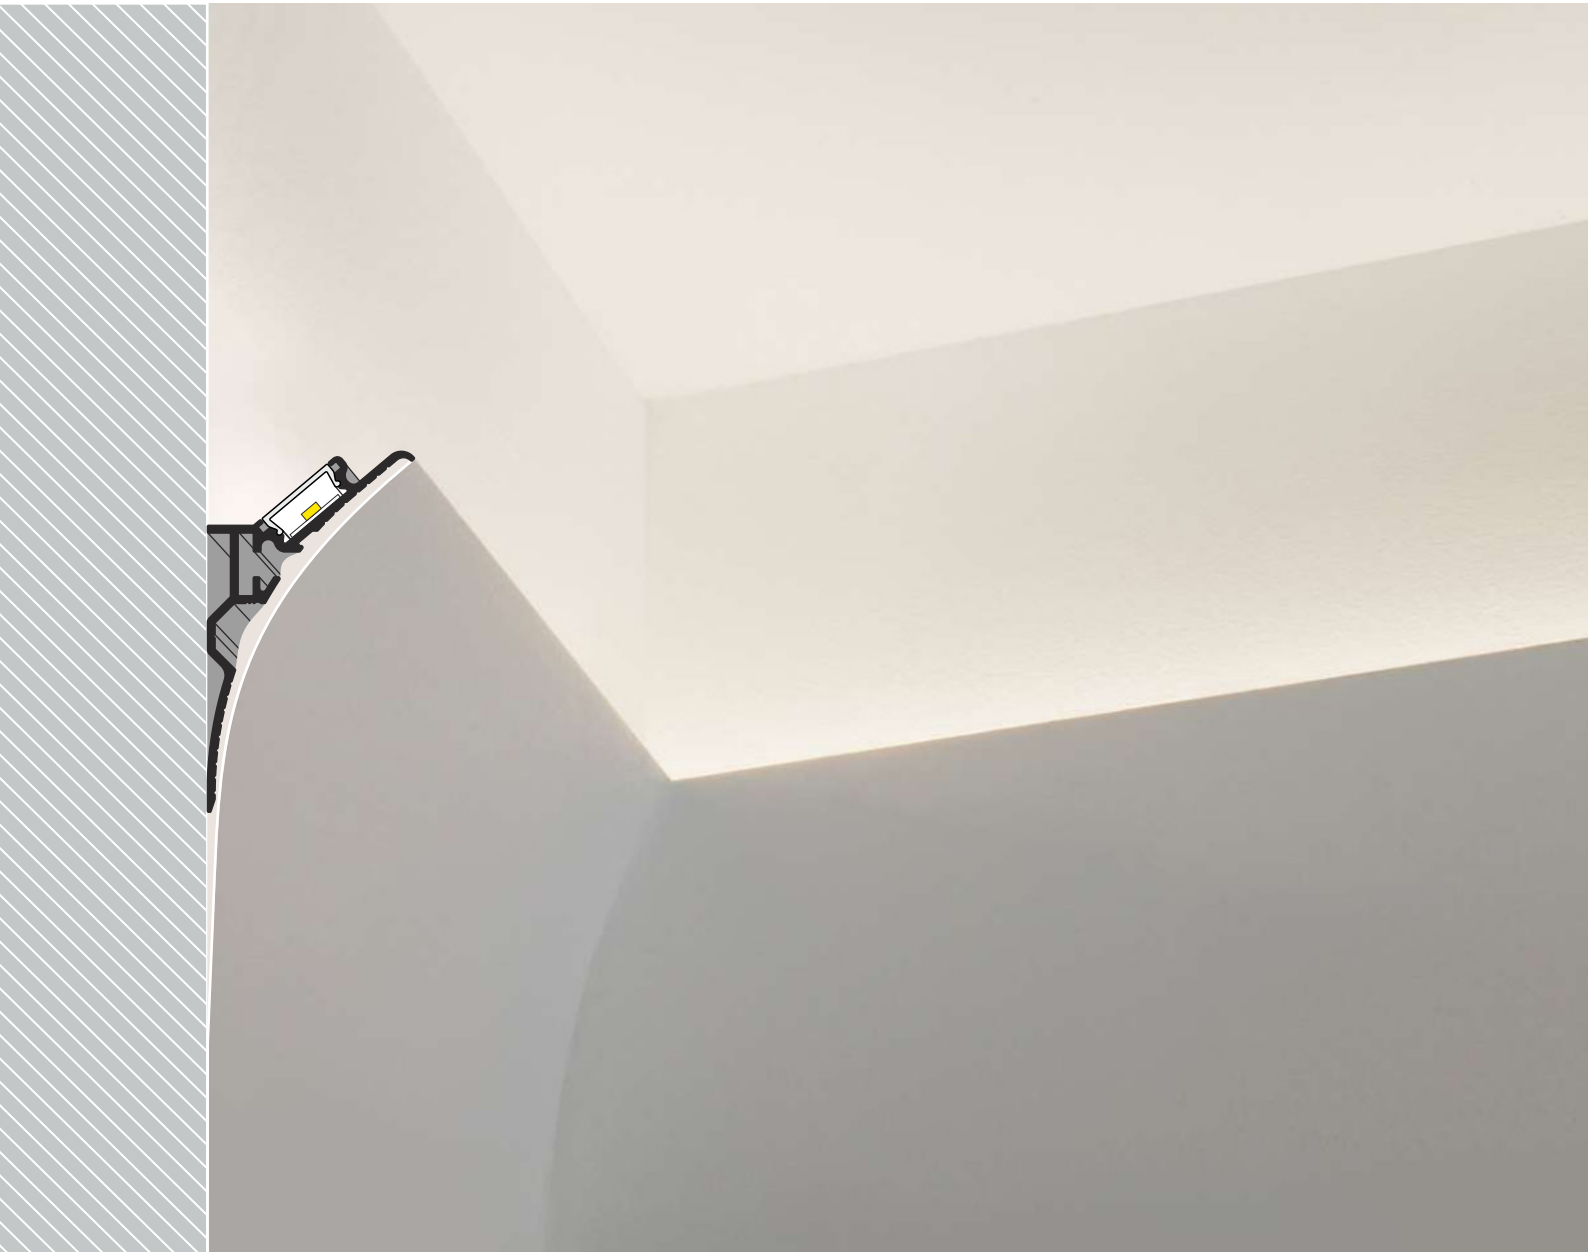

AV6038XIAA BC/Q9

SUBTLE CORNICE WITH A GLOW OF LIGHT

- installation to the wall without a drywall system
- invisible profile, atmospheric light
- accentuating of the room outline
- maximum LED strip width: 12 mm

B slide cover

C click cover

Q9¹ Q9-90 deg bent connector

Q9² Q9-180 deg connector

other angles of Q9 connectors:
45, 60, 90, 120, 135 deg

 max 12 mm

 special application

INDEX = 1 pc, length 2000 mm
package > check the pricelist