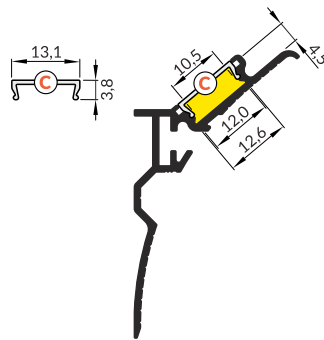

AV6038XIAA BC/Q9

SUBTLE CORNICE WITH A GLOW OF LIGHT

- installation to the wall without a drywall system
- invisible profile, atmospheric light
- accentuating of the room outline
- maximum LED strip width: 12 mm

raw aluminium

Available lengths: 1000 mm, 2000 mm, 3000 mm
The standard profile length tolerance is +20 mm.

ACCESSORIES

COVERS

B slide cover
 colours: transparent, frosted, opal
 material: PC, PP, PP

C click cover
 colours: transparent, opal
 material: PMMA

Note! Dimensions of the space to install LED source

length 2000 mm
 package > check the pricelist

B transparent
 index = 10 pcs

B frosted
 index = 10 pc

B opal
 index = 10 pcs

C transparent
 index = 1 pc

C opal

reel, length 20 m
 package > check the pricelist

C opal
 index = 1 pc

The standard cover length tolerance is +20 mm.
 More details >> 1 08

ENDINGS

ending
 colour: grey
 material: ABS

Ending with marked space to bore the holes.