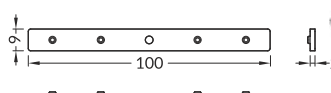

ACCESSORIES

COVERS

B slide cover
colours: transparent, frosted, opal
material: PC, PP, PP

C click cover
colours: transparent, opal
material: PMMA

Note! Dimensions of the space to install LED source

length 2000 mm
package > check the pricelist

B transparent
index = 10 pcs

B frosted
index = 10 pc

B opal
index = 10 pcs

C transparent
index = 1 pc

C opal

reel, length 20 m
package > check the pricelist

C opal
index = 1 pc

The standard cover length tolerance is +20 mm.
More details >> 1 08

ENDINGS

ending
colour: grey
material: ABS

Ending with marked space to bore the holes.

INDEX = 10 sets = 20 pcs
package > check the pricelist

grey

CONECTORS

Q9-90 deg bent connector
material: zink coated steel

Q9-45 deg / -60 deg / -90 deg / -120 deg / -135 deg / -180 deg connector
material: zink coated steel

INDEX = 1 set
package > check the pricelist

90 deg bent

180 deg