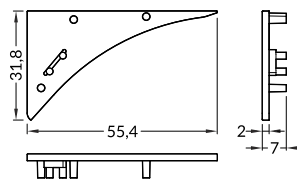

Note! Dimensions of the space to install LED source

length 2000 mm
 package > check the pricelist

B transparent
 index = 10 pcs

B frosted
 index = 10 pc

B opal
 index = 10 pcs

C transparent
 index = 1 pc

C opal

reel, length 20 m
 package > check the pricelist

C opal
 index = 1 pc

The standard cover length tolerance is +20 mm.
 More details >> 1 08

ENDINGS

ending
 colour: grey
 material: ABS

Ending with marked space to bore the holes.