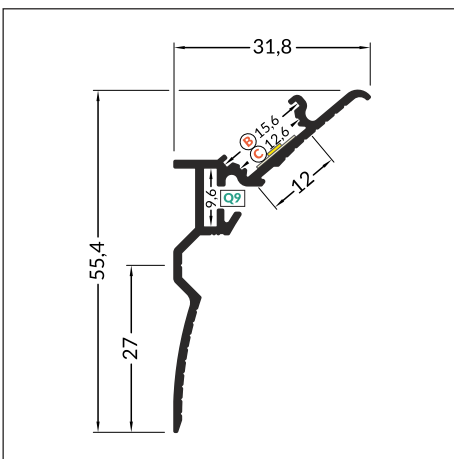

AV6038XIAA BC/Q9

SUBTLE CORNICE WITH A GLOW OF LIGHT

- installation to the wall without a drywall system
- invisible profile, atmospheric light
- accentuating of the room outline
- maximum LED strip width: 12 mm

B slide cover

C click cover

Q9¹ Q9-90 deg bent connector

Q9² Q9-180 deg connector

other angles of Q9 connectors:
45, 60, 90, 120, 135 deg

 max 12 mm

 special application

INDEX = 1 pc, length 2000 mm
package > check the pricelist

raw aluminium

Available lengths: 1000 mm, 2000 mm, 3000 mm
The standard profile length tolerance is +20 mm.

ACCESSORIES

COVERS

B slide cover
 colours: transparent, frosted, opal
 material: PC, PP, PP

C click cover
 colours: transparent, opal
 material: PMMA

Note! Dimensions of the space to install LED source

length 2000 mm
 package > check the pricelist

B transparent
 index = 10 pcs

B frosted
 index = 10 pc

B opal
 index = 10 pcs

C transparent
 index = 1 pc

C opal