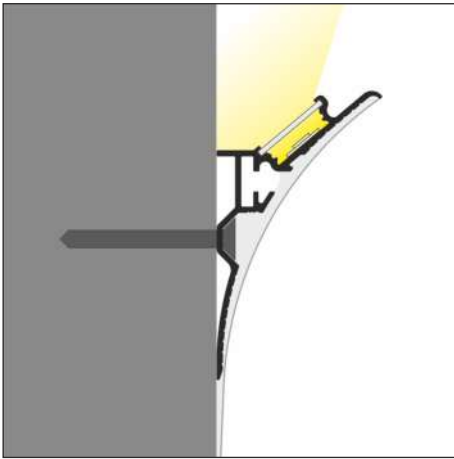

AV6038XIAA BC/Q9

SUBTLE CORNICE WITH A GLOW OF LIGHT

- installation to the wall without a drywall system
- invisible profile, atmospheric light
- accentuating of the room outline
- maximum LED strip width: 12 mm

B slide cover

C click cover

Q9¹ Q9-90 deg bent connector

Q9² Q9-180 deg connector

other angles of Q9 connectors:
45, 60, 90, 120, 135 deg

 max 12 mm

 special application

INDEX = 1 pc, length 2000 mm
package > check the pricelist