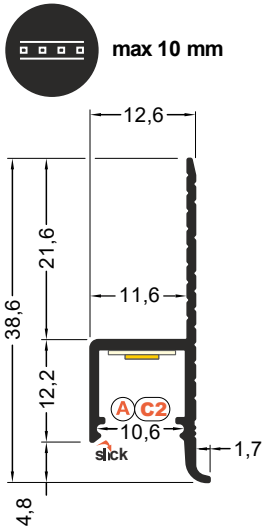

AV6037XIAA

SPECIAL PROFILE

A A slide cover

C2 C2 click cover
klik

1 ending

2 power supply cable

3 LED power supply

scissors