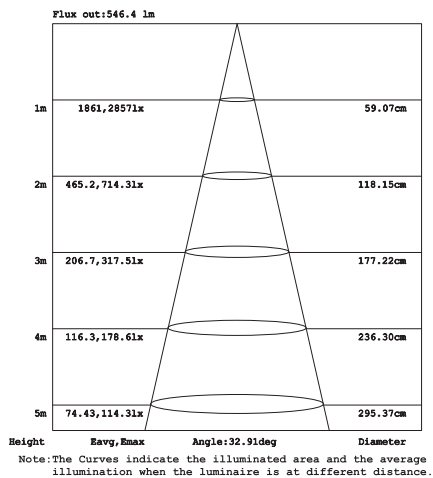

FLEX WALLWASHER 3D 2323 IP67 1MT

FOTOMETRIE:

(4000K, 18W, CRI>80, 30°)

30° Side View

30° Front View
 Distance to the wall is 50mm
 Graze height on the wall is 1500mm

30° Front View
 Distance to the wall is 100mm
 Graze height on the wall is 2000mm

30° Front View
 Distance to the wall is 200mm
 Graze height on the wall is 3000mm

30° Front View
 Distance to the wall is 300mm
 Graze height on the wall is 3800mm

DIAGRAMMA CONNESSIONI:

FLEX WALLWASHER 3D 2323 IP67 1MT

** Tipologia cavo: 2x0,75mm² - 2x18AWG wire. + Connettore con innesto IP67

FLESSIONE SU TUTTI I LATI:

Flessione laterale

Flessione verticale

Max. Angolo di torsione è 360° per 1000mm.