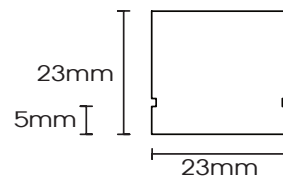

FLEX WALLWASHER 3D 2323 IP67 1MT

FOTOMETRIE:

(4000K, 18W, CRI>80, 30°)

30° Side View

30° Front View
 Distance to the wall is 50mm
 Graze height on the wall is 1500mm

30° Front View
 Distance to the wall is 100mm
 Graze height on the wall is 2000mm

30° Front View
 Distance to the wall is 200mm
 Graze height on the wall is 3000mm

30° Front View
 Distance to the wall is 300mm
 Graze height on the wall is 3800mm

DIAGRAMMA CONNESSIONI:

FLEX WALLWASHER 3D 2323 IP67 1MT

A TERRA

A PARETE

A SOFFITTO

FLEX WALLWASHER 3D 2323 IP67 1MT

| CODICE | PARAMETRI BASE | | | | PARAMETRI FOTOMETRICI | | | | |
|------------|----------------|--------|------------|--------|-----------------------|-------------|--|----------------|------|
| | Misure | LED/mt | Input Volt | Watt | CRI | Colore Luce | | Lumen nominali | IP |
| AV5990WIAA | 1000x23x23 mm | 24/mt | 24VDC | 18W/mt | ≥80 | 2700K | | 1700LM/mt | IP67 |
| AV5989NIAA | 1000x23x23 mm | 24/mt | 24VDC | 18W/mt | ≥80 | 4000K | | 1700LM/mt | IP67 |
| AV5988CIAA | 1000x23x23 mm | 24/mt | 24VDC | 18W/mt | ≥80 | 6000K | | 1700LM/mt | IP67 |

** Tipologia cavo: 2x0,75mm² - 2x18AWG wire. + Connettore con innesto IP67

FLESSIONE SU TUTTI I LATI:

Flessione laterale

Flessione verticale

Max. Angolo di torsione è 360° per 1000mm.