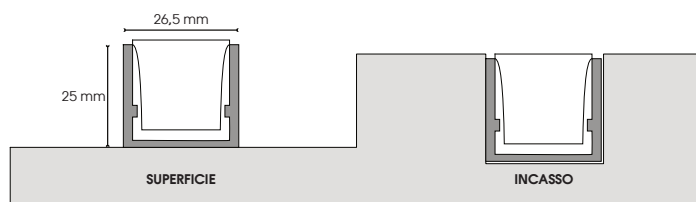

FLEX WALLWASHER 3D 2323 IP67 1MT

ACCESSORI:

Profilo in alluminio da 1MT
Cod. AV5991XIAA