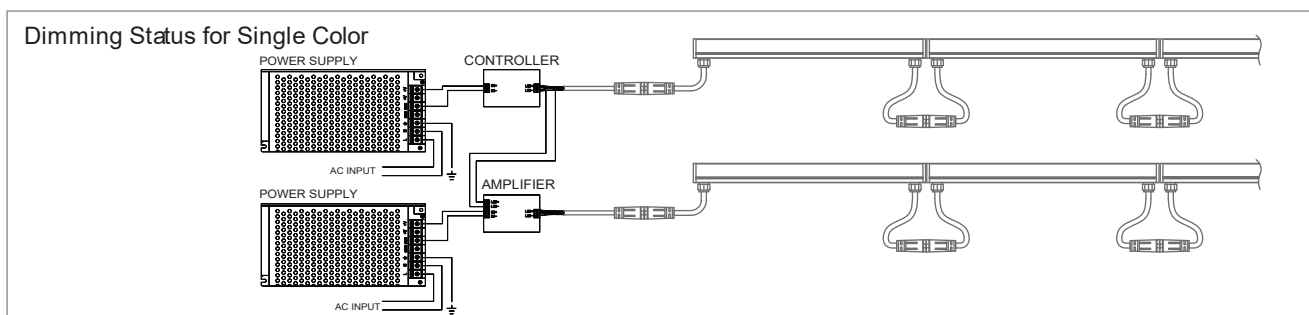

FLEX WALLWASHER 3D 2323 IP67 1MT

FOTOMETRIE:

(4000K, 18W, CRI>80, 30°)

30° Side View

30° Front View
 Distance to the wall is 50mm
 Graze height on the wall is 1500mm

30° Front View
 Distance to the wall is 100mm
 Graze height on the wall is 2000mm

30° Front View
 Distance to the wall is 200mm
 Graze height on the wall is 3000mm

30° Front View
 Distance to the wall is 300mm
 Graze height on the wall is 3800mm

DIAGRAMMA CONNESSIONI:

FLEX WALLWASHER 3D 2323 IP67 1MT

ACCESSORI:

Profilo in alluminio da 1MT
Cod. AV5991XIAA

Profilo in alluminio flessibile da 10MT
Cod. AV5992XIAA

Kit 2 ganci inox
Cod. AV5993XIAA

Kit 2 ganci in plastica trasparente
Cod. AV5994XIAA

Kit 2 staffe orientabili 45° e 90°.
Cod. AV5995XIAA

** Tipologia cavo: 2x0,75mm² - 2x18AWG wire. + Connettore con innesto IP67

FLESSIONE SU TUTTI I LATI:

Flessione laterale

Flessione verticale

Max. Angolo di torsione è 360° per 1000mm.