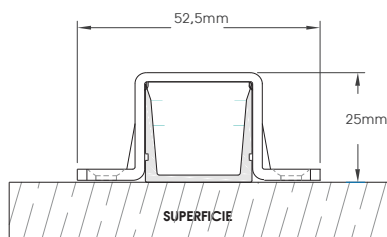

Kit 2 ganci in plastica trasparente
Cod. AV5994XIAA