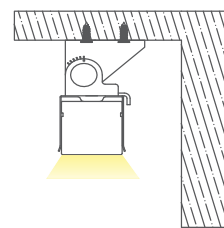

FLEX WALLWASHER 3D 2323 IP67 1MT

ACCESSORI:

Profilo in alluminio da 1MT
Cod. AV5991XIAA

Profilo in alluminio flessibile da 10MT
Cod. AV5992XIAA

Kit 2 ganci inox
Cod. AV5993XIAA

Kit 2 ganci in plastica trasparente
Cod. AV5994XIAA

Kit 2 staffe orientabili 45° e 90°.
Cod. AV5995XIAA

A SOFFITTO