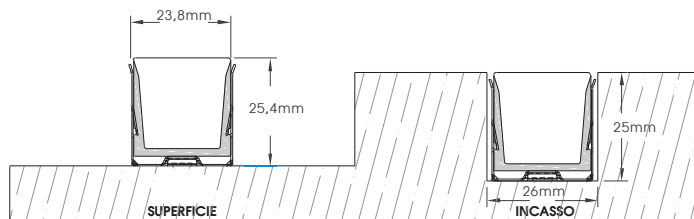

Kit 2 ganci inox
Cod. AV5993XIAA