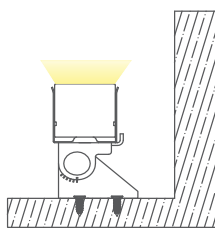

FLEX WALLWASHER 3D 2323 IP67 1MT

FOTOMETRIE:

(4000K, 18W, CRI>80, 30°)

30° Side View

30° Front View
 Distance to the wall is 50mm
 Graze height on the wall is 1500mm

30° Front View
 Distance to the wall is 100mm
 Graze height on the wall is 2000mm

30° Front View
 Distance to the wall is 200mm
 Graze height on the wall is 3000mm

30° Front View
 Distance to the wall is 300mm
 Graze height on the wall is 3800mm

DIAGRAMMA CONNESSIONI:

FLEX WALLWASHER 3D 2323 IP67 1MT

ACCESSORI:

Profilo in alluminio da 1MT
Cod. AV5991XIAA

Profilo in alluminio flessibile da 10MT
Cod. AV5992XIAA

Kit 2 ganci inox
Cod. AV5993XIAA

Kit 2 ganci in plastica trasparente
Cod. AV5994XIAA

Kit 2 staffe orientabili 45° e 90°.
Cod. AV5995XIAA

** Tipologia cavo: 2x0,75mm² - 2x18AWG wire. + Connettore con innesto IP67

FLESSIONE SU TUTTI I LATI:

Flessione laterale

Flessione verticale

Max. Angolo di torsione è 360° per 1000mm.