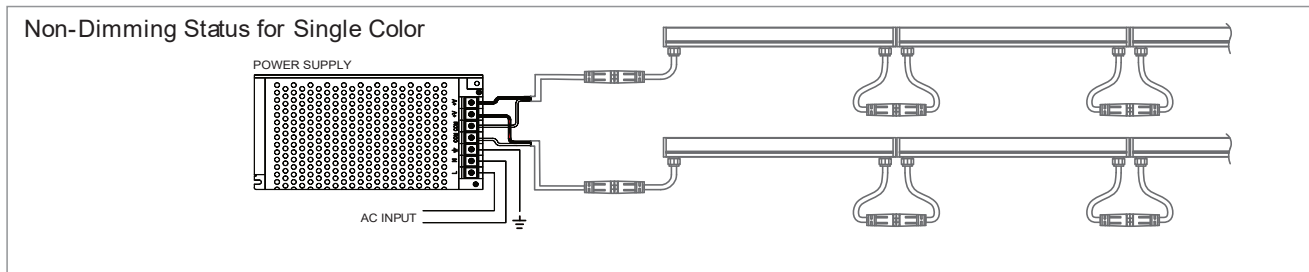

FLEX WALLWASHER 3D 2323 IP67 1MT

FOTOMETRIE:

(4000K, 18W, CRI>80, 30°)

30° Side View

30° Front View
 Distance to the wall is 50mm
 Graze height on the wall is 1500mm

30° Front View
 Distance to the wall is 100mm
 Graze height on the wall is 2000mm

30° Front View
 Distance to the wall is 200mm
 Graze height on the wall is 3000mm

30° Front View
 Distance to the wall is 300mm
 Graze height on the wall is 3800mm

DIAGRAMMA CONNESSIONI:

FLEX WALLWASHER 3D 2323 IP67 1MT

ACCESSORI:

Profilo in alluminio da 1MT
Cod. AV5991XIAA

Profilo in alluminio flessibile da 10MT
Cod. AV5992XIAA

Kit 2 ganci inox
Cod. AV5993XIAA

Kit 2 ganci in plastica trasparente
Cod. AV5994XIAA

Kit 2 staffe orientabili 45° e 90°.
Cod. AV5995XIAA

** Tipologia cavo: 2x0,75mm² - 2x18AWG wire. + Connettore con innesto IP67

FLESSIONE SU TUTTI I LATI:

Flessione laterale

Flessione verticale

Max. Angolo di torsione è 360° per 1000mm.