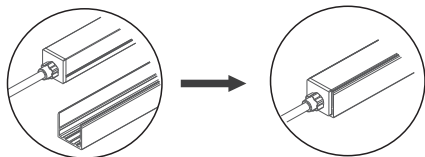

FLEX WALLWASHER 3D 2323 IP67 1MT

FOTOMETRIE:

(4000K, 18W, CRI>80, 30°)

30° Side View

30° Front View
 Distance to the wall is 50mm
 Graze height on the wall is 1500mm

30° Front View
 Distance to the wall is 100mm
 Graze height on the wall is 2000mm

30° Front View
 Distance to the wall is 200mm
 Graze height on the wall is 3000mm

30° Front View
 Distance to the wall is 300mm
 Graze height on the wall is 3800mm

DIAGRAMMA CONNESSIONI:

FLEX WALLWASHER 3D 2323 IP67 1MT

ACCESSORI:

Profilo in alluminio da 1MT
Cod. AV5991XIAA

Profilo in alluminio flessibile da 10MT
Cod. AV5992XIAA

Kit 2 ganci inox
Cod. AV5993XIAA

Kit 2 ganci in plastica trasparente
Cod. AV5994XIAA

Kit 2 staffe orientabili 45° e 90°.
Cod. AV5995XIAA

** Tipologia cavo: 2x0,75mm² - 2x18AWG wire. + Connettore con innesto IP67

FLESSIONE SU TUTTI I LATI:

Flessione laterale

Flessione verticale

Max. Angolo di torsione è 360° per 1000mm.