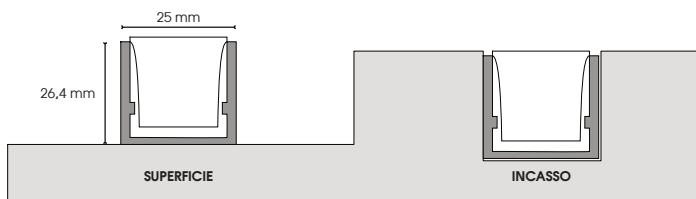

Profilo in alluminio flessibile da 10MT
Cod. AV5992XIAA