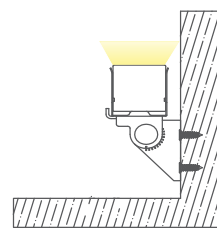

FLEX WALLWASHER 3D 2323 IP67 1MT

ACCESSORI:

Profilo in alluminio da 1MT
Cod. AV5991XIAA

Profilo in alluminio flessibile da 10MT
Cod. AV5992XIAA

Kit 2 ganci inox
Cod. AV5993XIAA

Kit 2 ganci in plastica trasparente
Cod. AV5994XIAA

Kit 2 staffe orientabili 45° e 90°.
Cod. AV5995XIAA

A PARETE