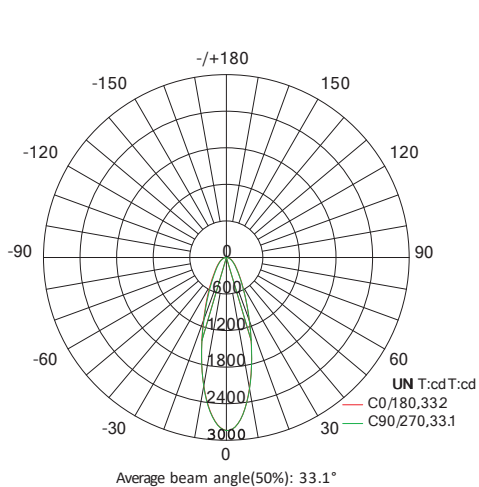

FLEX WALLWASHER 3D 2323 IP67 1MT

FOTOMETRIE:

(4000K, 18W, CRI>80, 30°)

30° Side View

30° Front View
 Distance to the wall is 50mm
 Graze height on the wall is 1500mm

30° Front View
 Distance to the wall is 100mm
 Graze height on the wall is 2000mm

30° Front View
 Distance to the wall is 200mm
 Graze height on the wall is 3000mm

30° Front View
 Distance to the wall is 300mm
 Graze height on the wall is 3800mm

DIAGRAMMA CONNESSIONI:

FLEX WALLWASHER 3D 2323 IP67 1MT