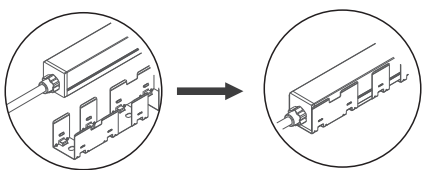

FLEX WALLWASHER 3D 2323 IP67 1MT

FOTOMETRIE:

(4000K, 18W, CRI>80, 30°)

30° Side View

30° Front View
 Distance to the wall is 50mm
 Graze height on the wall is 1500mm

30° Front View
 Distance to the wall is 100mm
 Graze height on the wall is 2000mm

30° Front View
 Distance to the wall is 200mm
 Graze height on the wall is 3000mm

30° Front View
 Distance to the wall is 300mm
 Graze height on the wall is 3800mm

DIAGRAMMA CONNESSIONI:

FLEX WALLWASHER 3D 2323 IP67 1MT

ACCESSORI:

Profilo in alluminio da 1MT
Cod. AV5991XIAA

Profilo in alluminio flessibile da 10MT
Cod. AV5992XIAA

Kit 2 ganci inox
Cod. AV5993XIAA

Kit 2 ganci in plastica trasparente
Cod. AV5994XIAA

Kit 2 staffe orientabili 45° e 90°.
Cod. AV5995XIAA

** Tipologia cavo: 2x0,75mm² - 2x18AWG wire. + Connettore con innesto IP67

FLESSIONE SU TUTTI I LATI:

Flessione laterale

Flessione verticale

Max. Angolo di torsione è 360° per 1000mm.