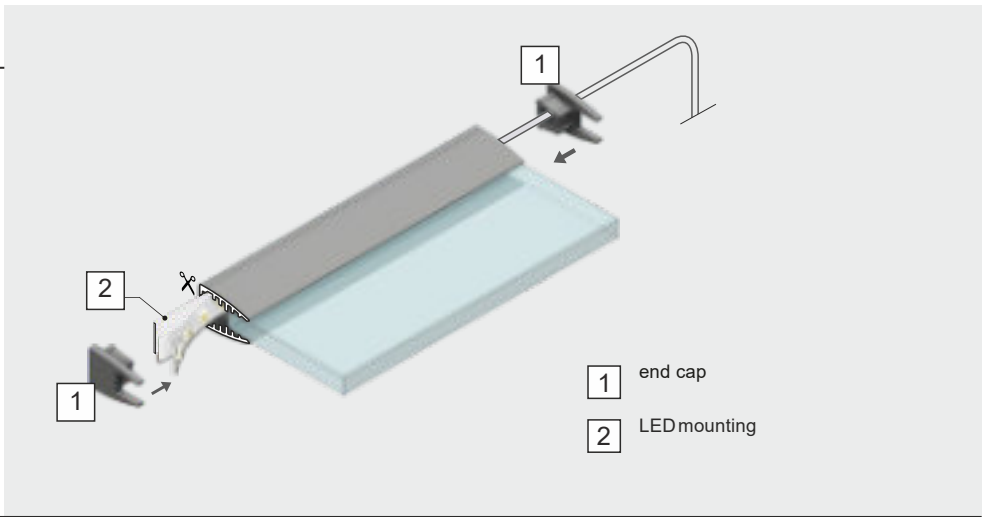

AV5864XIAA

special application
specjalne

furniture
meblowe

recommended 8 mm

- 1 end cap
- 2 LED mounting

scissors

hacksaw

pliers

solder

soldering iron

drill