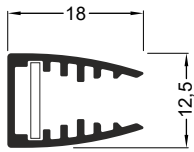

AV5864XIAA

special application
specjalne

furniture
meblowe

recommended 8 mm

- 1 end cap
- 2 LED mounting

scissors

hacksaw

pliers