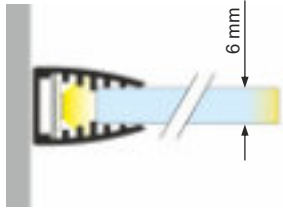

AV5864XIAA

special application
specjalne

furniture
meblowe

recommended 8 mm

- 1 end cap
- 2 LED mounting

scissors

hacksaw

pliers

solder

soldering iron

drill