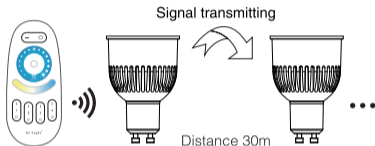

Lifespan: 50000h

Beam Angle: 30°

RF: 2.4GHz

Transmitting Power: 6dBm

Control Distance: 30m

Instructions

Step 1

Put the light bulb in the suitable lighting fixture.

Step 2: Link/Unlink

Compatible with these remote controls
(Purchased separately)

FUT006

FUT007

FUT091

WL-Box1

B1 / T1

B2 / T2

FUT087

NOTE:

Lighting can be working after linking with remote;
for more details, pls read the remote instruction.

Signal transmitting

One lighting fixture can transmit the signals from the remote control to another lighting fixture within 30m, as long as there is a lighting fixture within 30m, the remote control distance can be limitless.