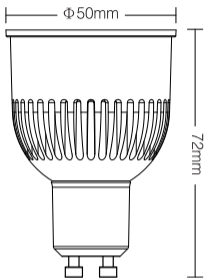

MiBOXER[®]

Mi • Light Subordinate New Brand

6W GU10 Dual White LED Spotlight

Model No.: FUT107

Features

Color temperature adjustable

Dimmable control

Signal transmitting

2.4G RF wireless transmission technology

Remote control
Control distance 30m

Smartphone APP control
(2.4GHz gateway is needed)

Support third party voice control
(2.4GHz gateway is needed)

Instructions

6W GU10 Dual White LED Spotlight

Lifespan: 50000h

Beam Angle: 30°

RF: 2.4GHz

Transmitting Power: 6dBm

Control Distance: 30m

Instructions

Step 1

Put the light bulb in the suitable lighting fixture.