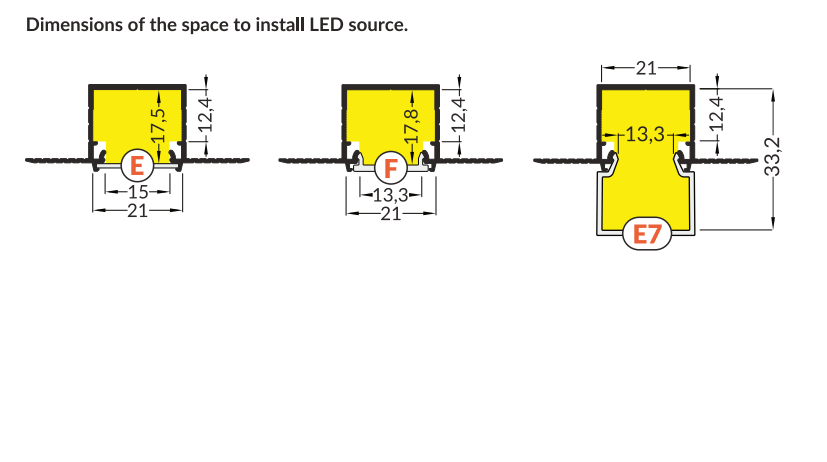

AV4486XIAA EF

RECESSED PROFILE

IV POWER SUPPLY - secondary side

V E slide cover

F click cover

E7 click cover + E7 ending

VI MOUNTING

VII POWER SUPPLY - primary side