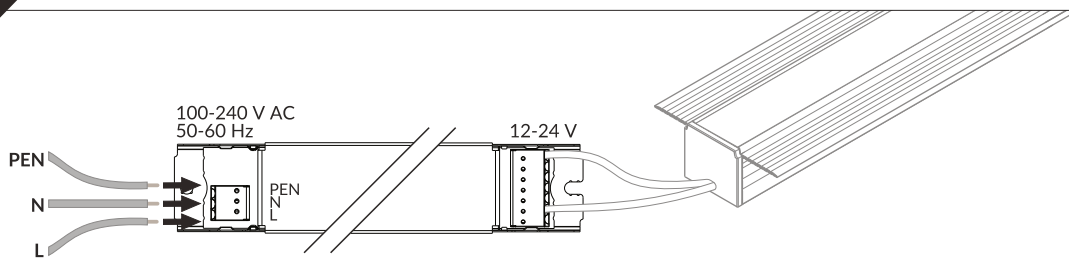

AV4486XIAA EF

RECESSED PROFILE

IV POWER SUPPLY - secondary side

V E slide cover

F click cover

E7 click cover + E7 ending

VI MOUNTING

VII POWER SUPPLY - primary side