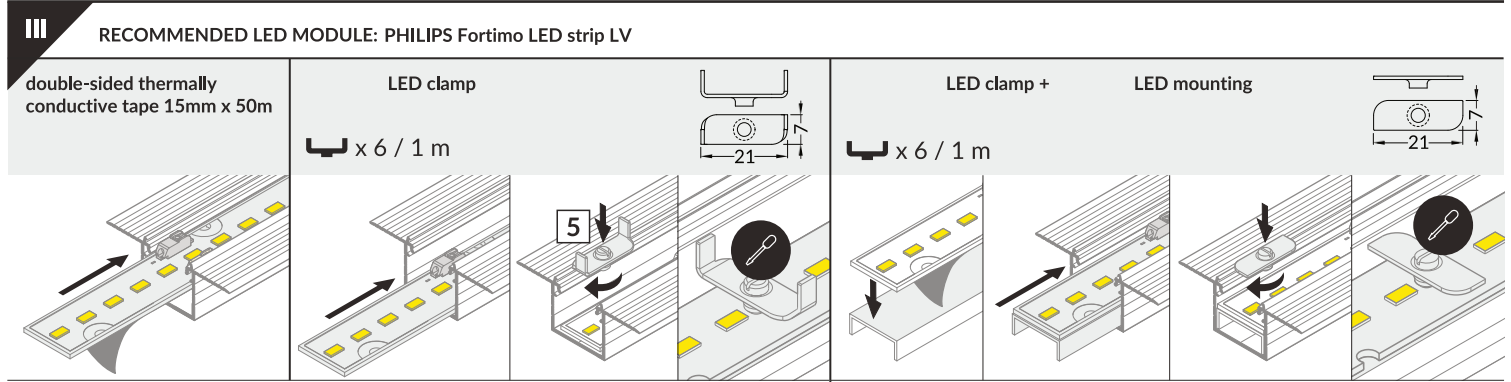

AV4486XIAA EF

RECESSED PROFILE

IV POWER SUPPLY - secondary side

V E slide cover

F click cover

E7 click cover + E7 ending

VI MOUNTING

VII POWER SUPPLY - primary side