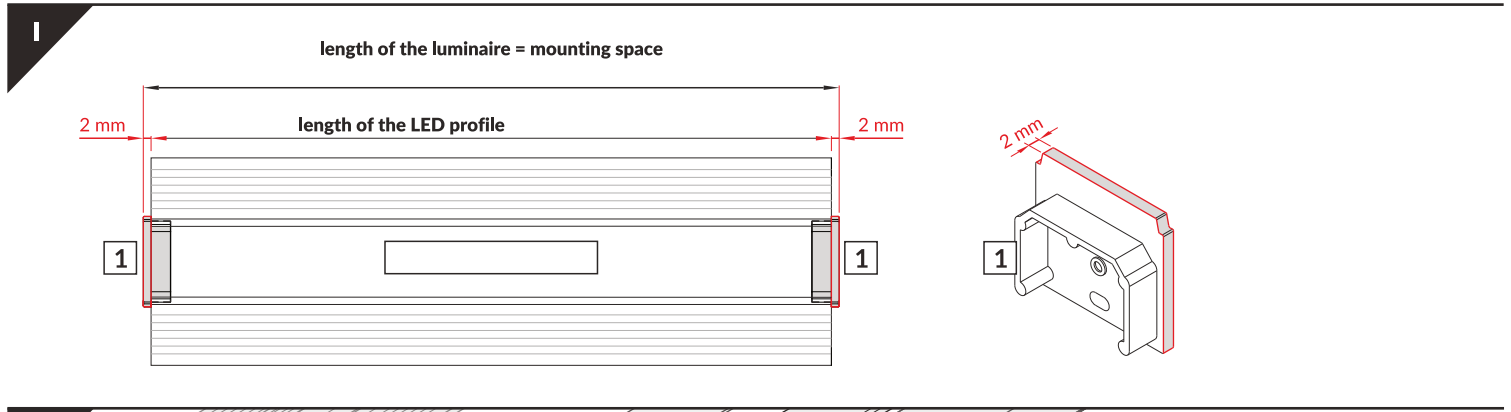

AV4486XIAA EF

RECESSED PROFILE

IV POWER SUPPLY - secondary side

V E slide cover

F click cover

E7 click cover + E7 ending

VI MOUNTING

VII POWER SUPPLY - primary side