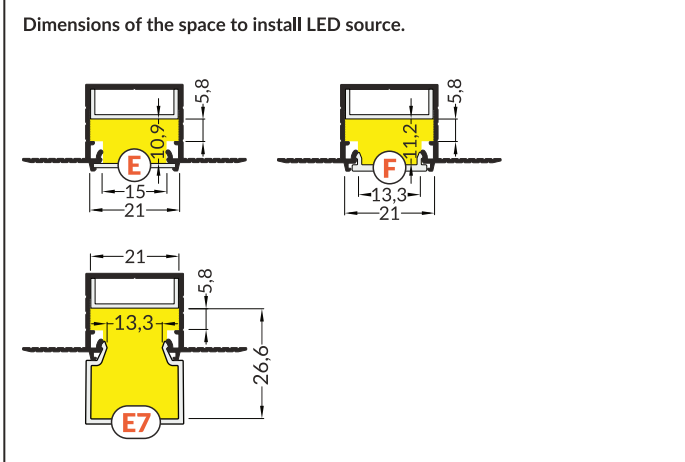

AV4486XIAA EF

RECESSED PROFILE

IV POWER SUPPLY - secondary side

V E slide cover

F click cover

E7 click cover + E7 ending

VI MOUNTING

VII POWER SUPPLY - primary side