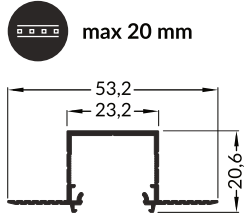

AV4486XIAA EF

RECESSED PROFILE

IV POWER SUPPLY - secondary side

V E slide cover

F click cover

E7 click cover + E7 ending

VI MOUNTING

VII POWER SUPPLY - primary side