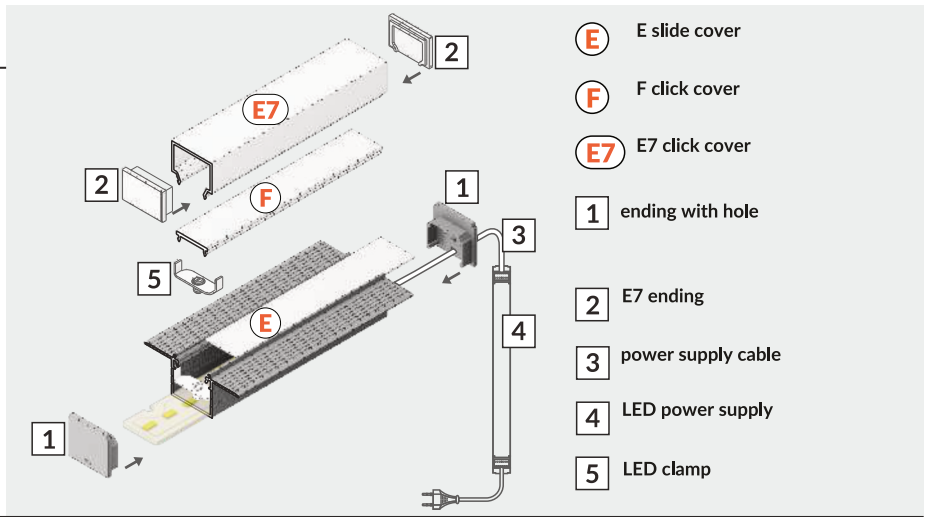

AV4486XIAA EF

RECESSED PROFILE

IV POWER SUPPLY - secondary side

V E slide cover

F click cover

E7 click cover + E7 ending

VI MOUNTING

VII POWER SUPPLY - primary side

ACCESSORIES

power switches
controller + remote
movement sensors