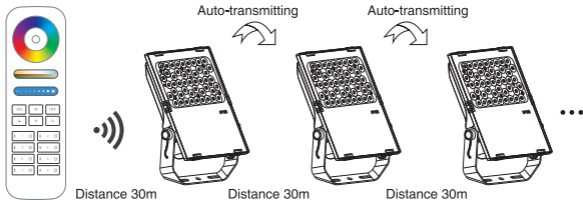

Auto-transmitting Diagram

One garden light can transmit the signals from the remote control to another garden light within 30m, as long as there is a garden light within 30m, the remote control distance can be limitless.