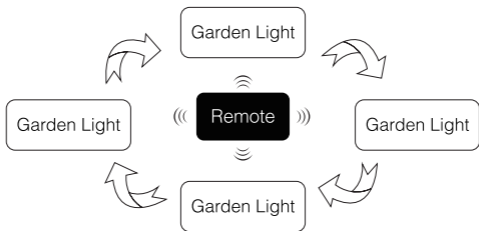

## Auto-transmitting Diagram

One garden light can transmit the signals from the remote control to another garden light within 30m, as long as there is a garden light within 30m, the remote control distance can be limitless.

# Auto-synchronization function

Different garden light can work synchronously when they are started at different times, controlled by the same remote, under same dynamic mode and with same speed, and within 30m distance.