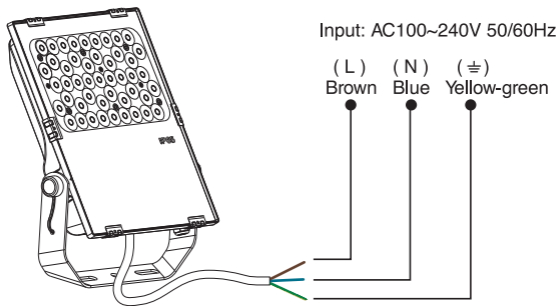

## Auto-transmitting Diagram

One garden light can transmit the signals from the remote control to another garden light within 30m, as long as there is a garden light within 30m, the remote control distance can be limitless.

# Connection Diagram