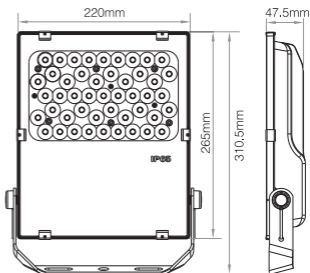

Control Distance: 30m

Material: Aluminum

Product Weight: 2.07kg