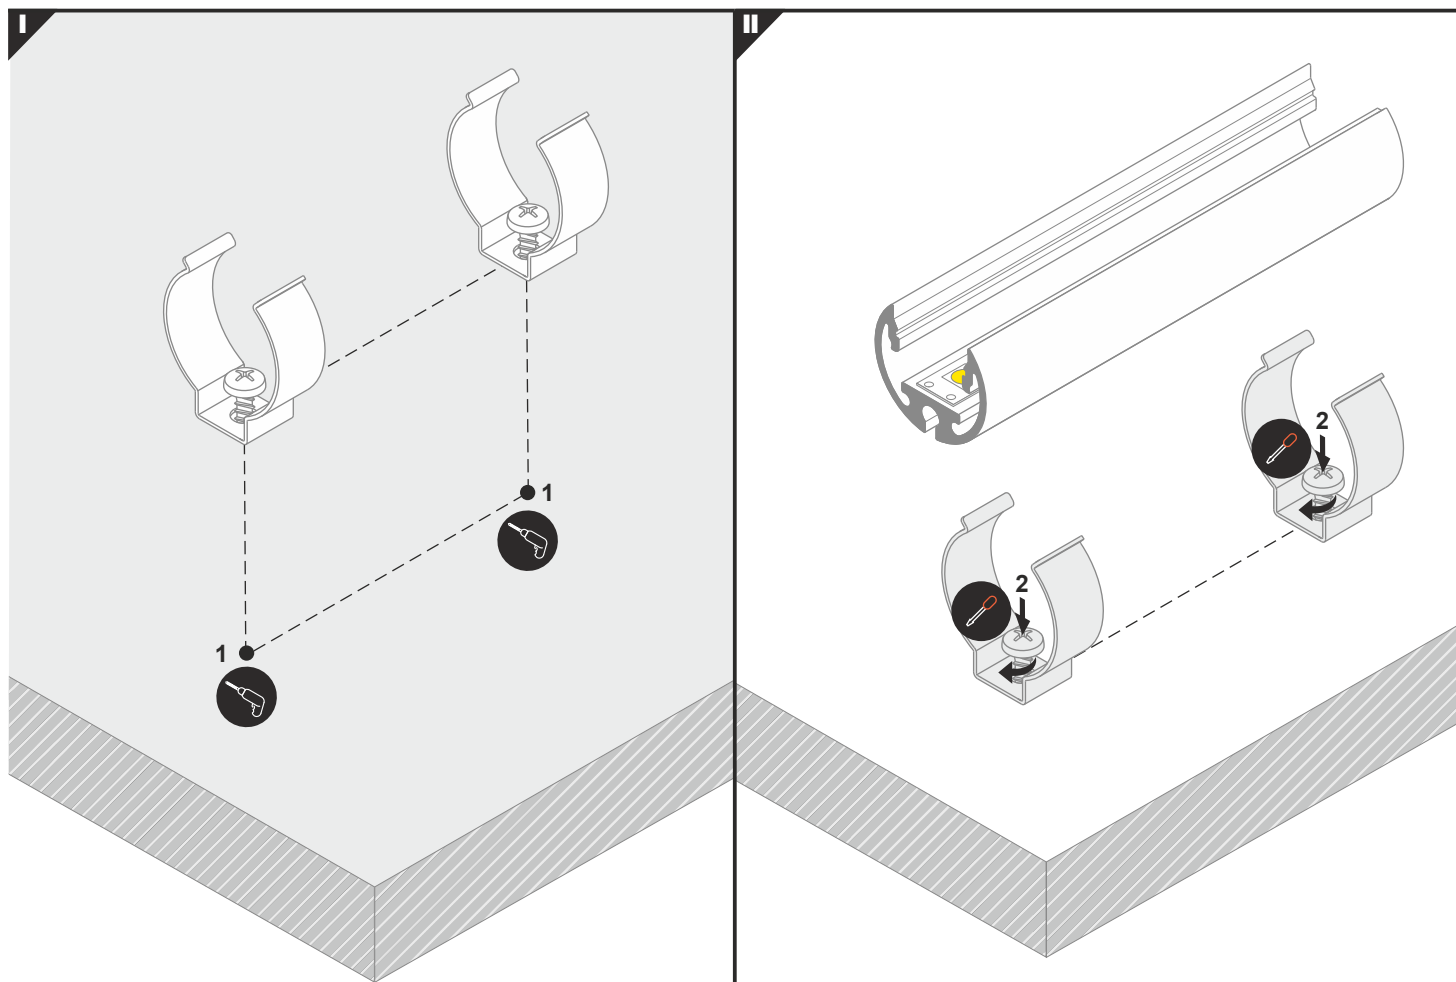

VIII MOUNTING

- page/ str. 2 PEN12 flat holder
- page/ str. 3 PEN12 stretcherholder/
- page/ str. 4 PEN12 ringholder
- page/ str. 5 PEN12 doubleholderwith thread
- page/ str. 6 PEN12 doubleholderwith soffit ceiling
- page/ str. 7 PEN12 wall-mountedextensionarm
- page/ str. 7 PEN12 cabinet-mountedextensionarm

flat holder