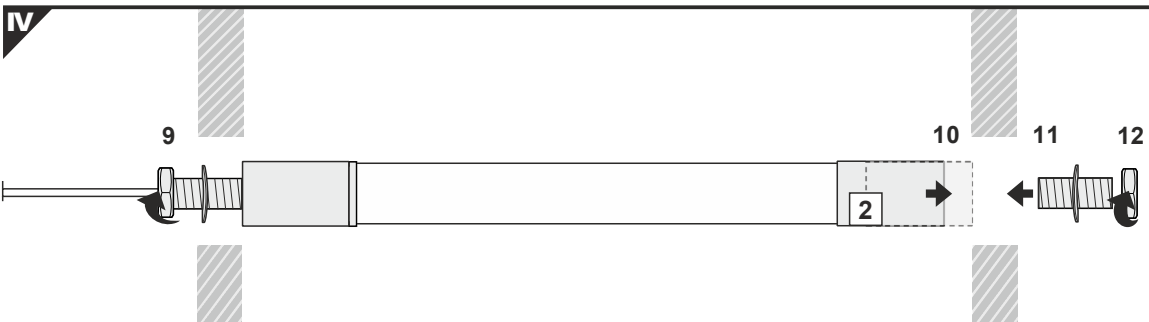

stretcherholder