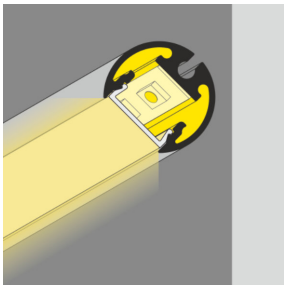

AV4243XIAA

SPECIAL APPLICATION PROFILE

 max 12 mm

-  J slide cover
-  C click cover **C**
-  C click lens cover
- 1** PEN12 ending
- 2** power supply cable
- 3** LED power supply

-  scissors
-  hacksaw
-  pliers
-  solder
-  soldering iron
-  screwdriver
-  glue
-  drill
-  silicone