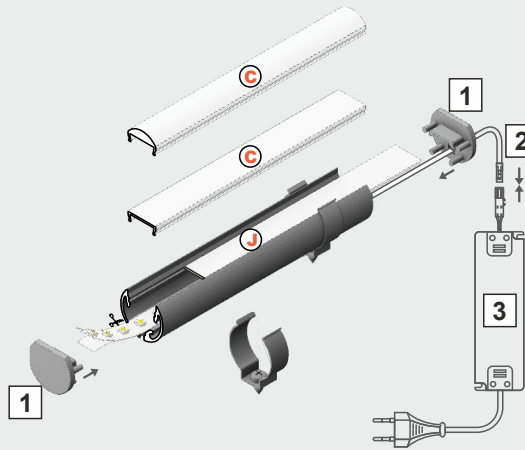

AV4243XIAA

SPECIAL APPLICATION PROFILE

 max 12 mm

-  J slide cover
-  C click cover **C**
-  C click lens cover
- 1** PEN12 ending
- 2** power supply cable
- 3** LED power supply

-  scissors
-  hacksaw
-  pliers
-  solder
-  soldering iron
-  screwdriver
-  glue
-  drill
-  silicone

VIII MOUNTING

- page/ str. 2 PEN12 flat holder
- page/ str. 3 PEN12 stretcherholder/
- page/ str. 4 PEN12 ringholder
- page/ str. 5 PEN12 doubleholderwith thread
- page/ str. 6 PEN12 doubleholderwith soffit ceiling
- page/ str. 7 PEN12 wall-mountedextensionarm
- page/ str. 7 PEN12 cabinet-mountedextensionarm

flat holder

stretcherholder

I

II

III

doubleholderwith soffit ceiling

wall-mounted extension arm

cabinet-mounted extension arm