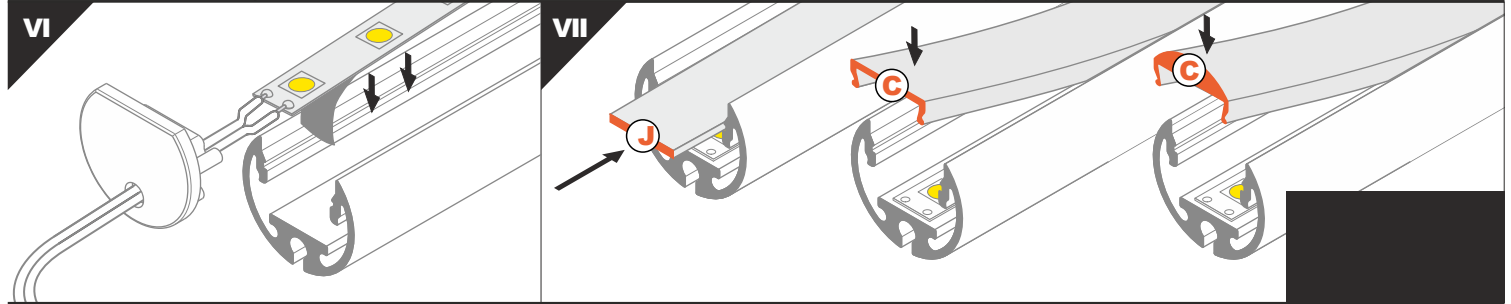

AV4243XIAA

SPECIAL APPLICATION PROFILE

 max 12 mm

-  J slide cover
-  C click cover **C**
-  C click lens cover
- 1** PEN12 ending
- 2** power supply cable
- 3** LED power supply

-  scissors
-  hacksaw
-  pliers
-  solder
-  soldering iron
-  screwdriver
-  glue
-  drill
-  silicone