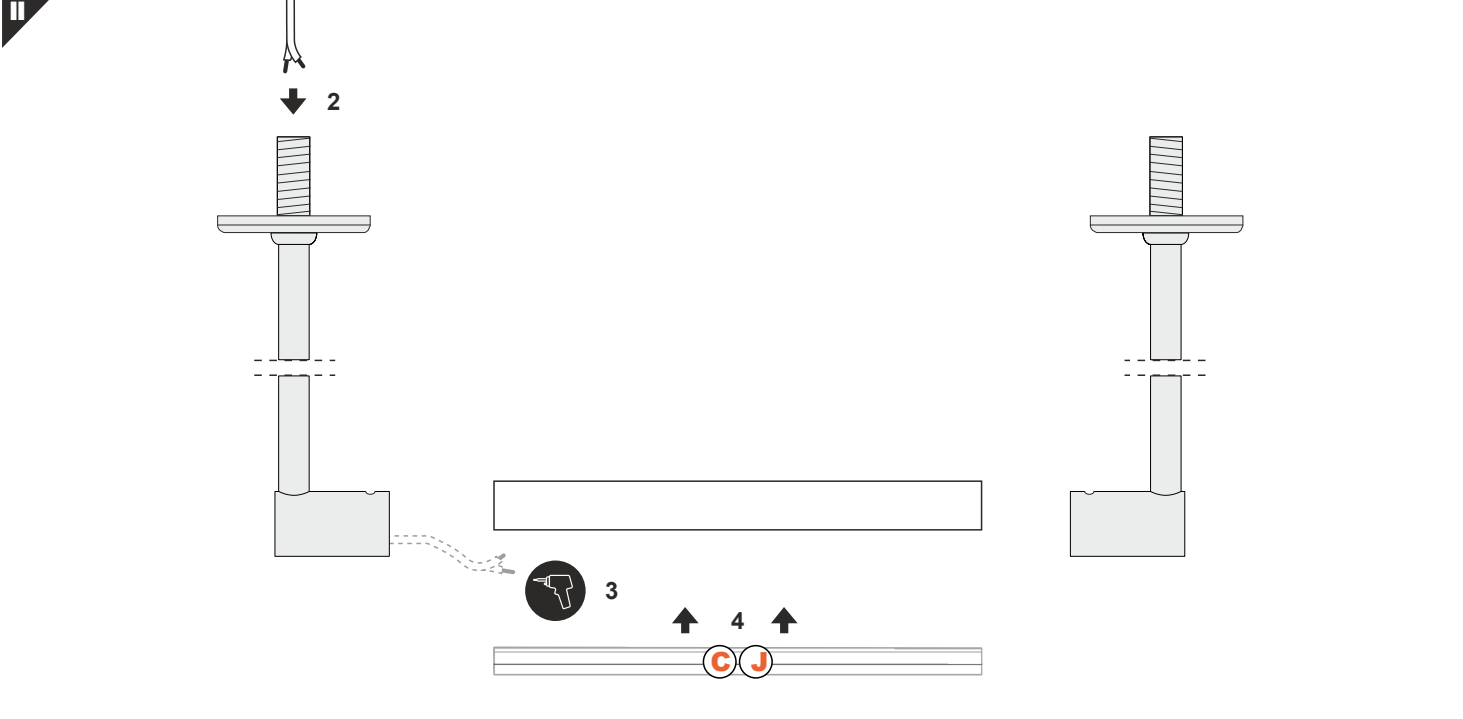

AV4243XIAA

SPECIAL APPLICATION PROFILE

 max 12 mm

-  J slide cover
-  C click cover **C**
-  C click lens cover
- 1** PEN12 ending
- 2** power supply cable
- 3** LED power supply

-  scissors
-  hacksaw
-  pliers
-  solder
-  soldering iron
-  screwdriver
-  glue
-  drill
-  silicone

flat holder

stretcherholder

I

II

III

doubleholderwith soffit ceiling

wall-mounted extension arm

cabinet-mounted extension arm