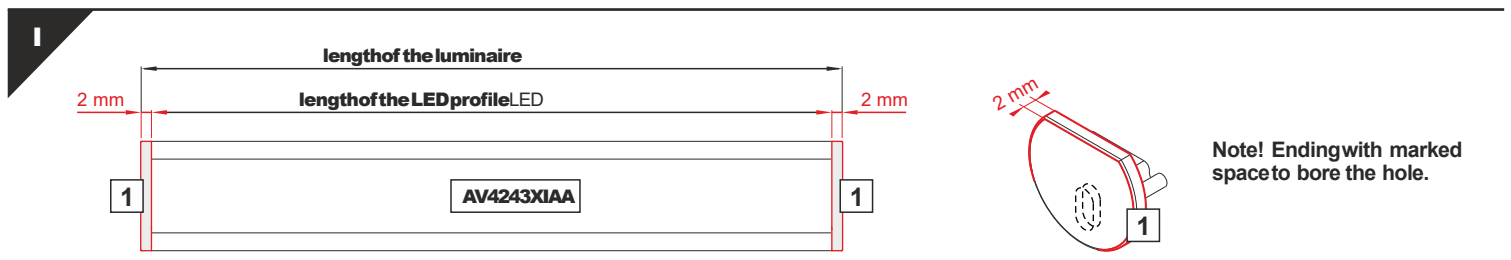

AV4243XIAA

SPECIAL APPLICATION PROFILE

 max 12 mm

-  J slide cover
-  C click cover **C**
-  C click lens cover
- 1** PEN12 ending
- 2** power supply cable
- 3** LED power supply

-  scissors
-  hacksaw
-  pliers
-  solder
-  soldering iron
-  screwdriver
-  glue
-  drill
-  silicone