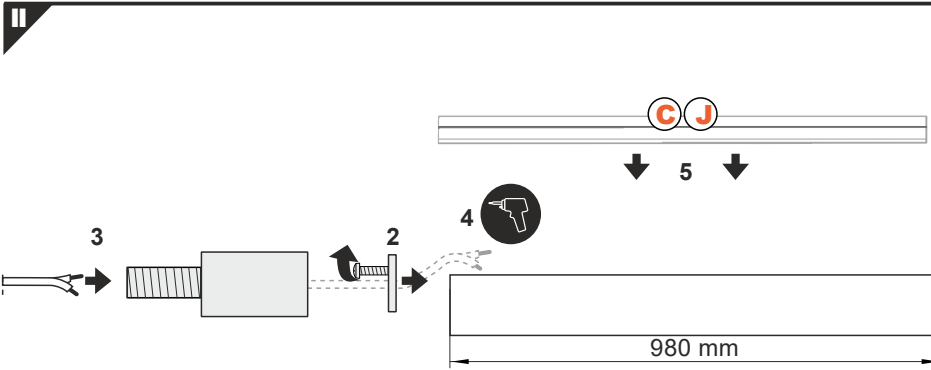

stretcherholder