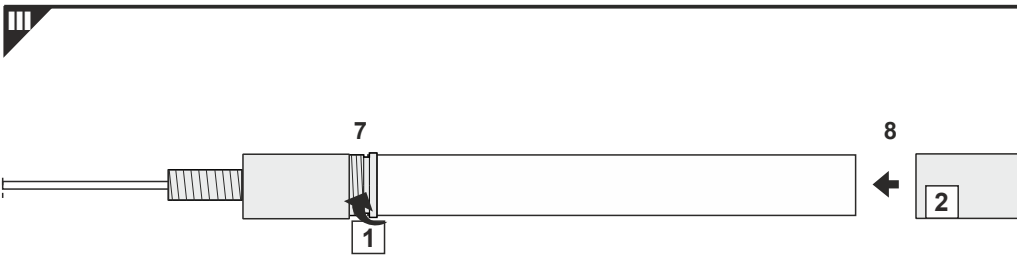

stretcherholder