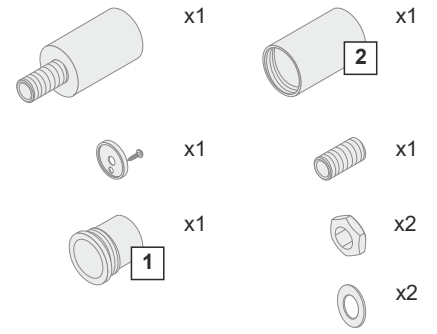

stretcherholder