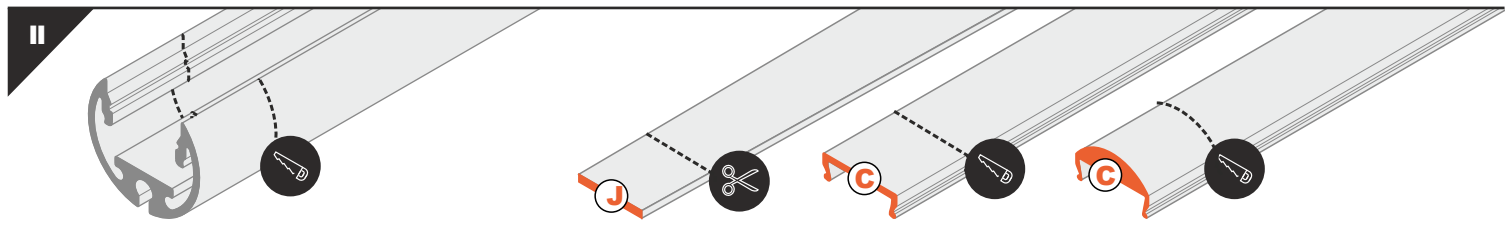

AV4243XIAA

SPECIAL APPLICATION PROFILE

 max 12 mm

-  J slide cover
-  C click cover **C**
-  C click lens cover
- 1** PEN12 ending
- 2** power supply cable
- 3** LED power supply

-  scissors
-  hacksaw
-  pliers
-  solder
-  soldering iron
-  screwdriver
-  glue
-  drill
-  silicone