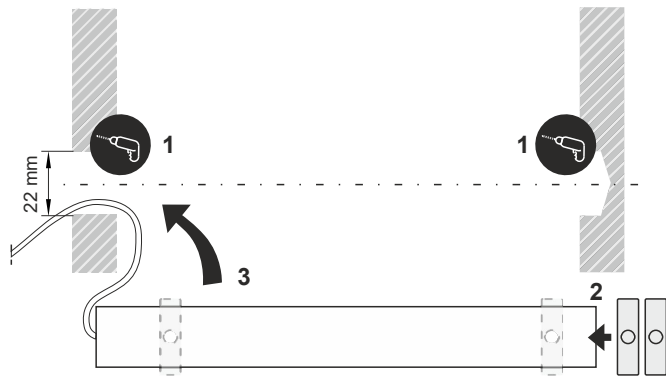

AV4243XIAA

SPECIAL APPLICATION PROFILE

 max 12 mm

-  J slide cover
-  C click cover **C**
-  C click lens cover
- 1** PEN12 ending
- 2** power supply cable
- 3** LED power supply

-  scissors
-  hacksaw
-  pliers
-  solder
-  soldering iron
-  screwdriver
-  glue
-  drill
-  silicone

flat holder

stretcherholder

I

II

III

doubleholderwith soffit ceiling

wall-mounted extension arm

cabinet-mounted extension arm