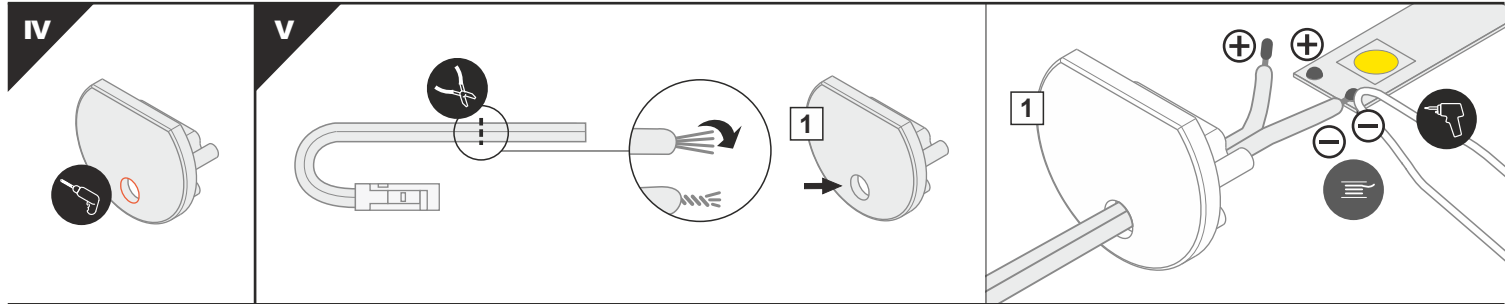

AV4243XIAA

SPECIAL APPLICATION PROFILE

 max 12 mm

-  J slide cover
-  C click cover **C**
-  C click lens cover
- 1** PEN12 ending
- 2** power supply cable
- 3** LED power supply

-  scissors
-  hacksaw
-  pliers
-  solder
-  soldering iron
-  screwdriver
-  glue
-  drill
-  silicone

VIII MOUNTING

- page/ str. 2 PEN12 flat holder
- page/ str. 3 PEN12 stretcherholder/
- page/ str. 4 PEN12 ringholder
- page/ str. 5 PEN12 doubleholderwith thread
- page/ str. 6 PEN12 doubleholderwith soffit ceiling
- page/ str. 7 PEN12 wall-mountedextensionarm
- page/ str. 7 PEN12 cabinet-mountedextensionarm