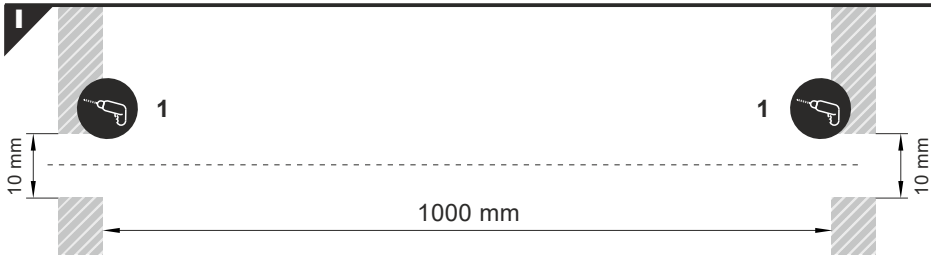

stretcherholder