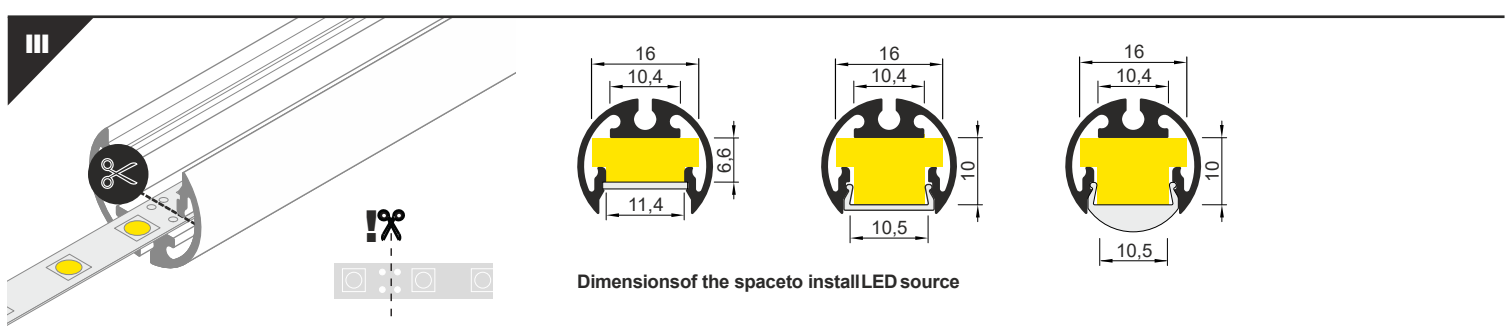

AV4243XIAA

SPECIAL APPLICATION PROFILE

 max 12 mm

-  J slide cover
-  C click cover **C**
-  C click lens cover
- 1** PEN12 ending
- 2** power supply cable
- 3** LED power supply

-  scissors
-  hacksaw
-  pliers
-  solder
-  soldering iron
-  screwdriver
-  glue
-  drill
-  silicone