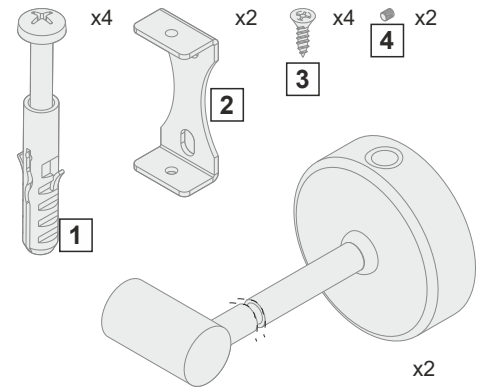

AV4243XIAA

SPECIAL APPLICATION PROFILE

 max 12 mm

-  J slide cover
-  C click cover **C**
-  C click lens cover
- 1** PEN12 ending
- 2** power supply cable
- 3** LED power supply

-  scissors
-  hacksaw
-  pliers
-  solder
-  soldering iron
-  screwdriver
-  glue
-  drill
-  silicone

VIII MOUNTING

- page/ str. 2 PEN12 flat holder
- page/ str. 3 PEN12 stretcherholder/
- page/ str. 4 PEN12 ringholder
- page/ str. 5 PEN12 doubleholderwith thread
- page/ str. 6 PEN12 doubleholderwith soffit ceiling
- page/ str. 7 PEN12 wall-mountedextensionarm
- page/ str. 7 PEN12 cabinet-mountedextensionarm

flat holder

stretcherholder

I

II

III

doubleholderwith soffit ceiling

wall-mounted extension arm

cabinet-mounted extension arm