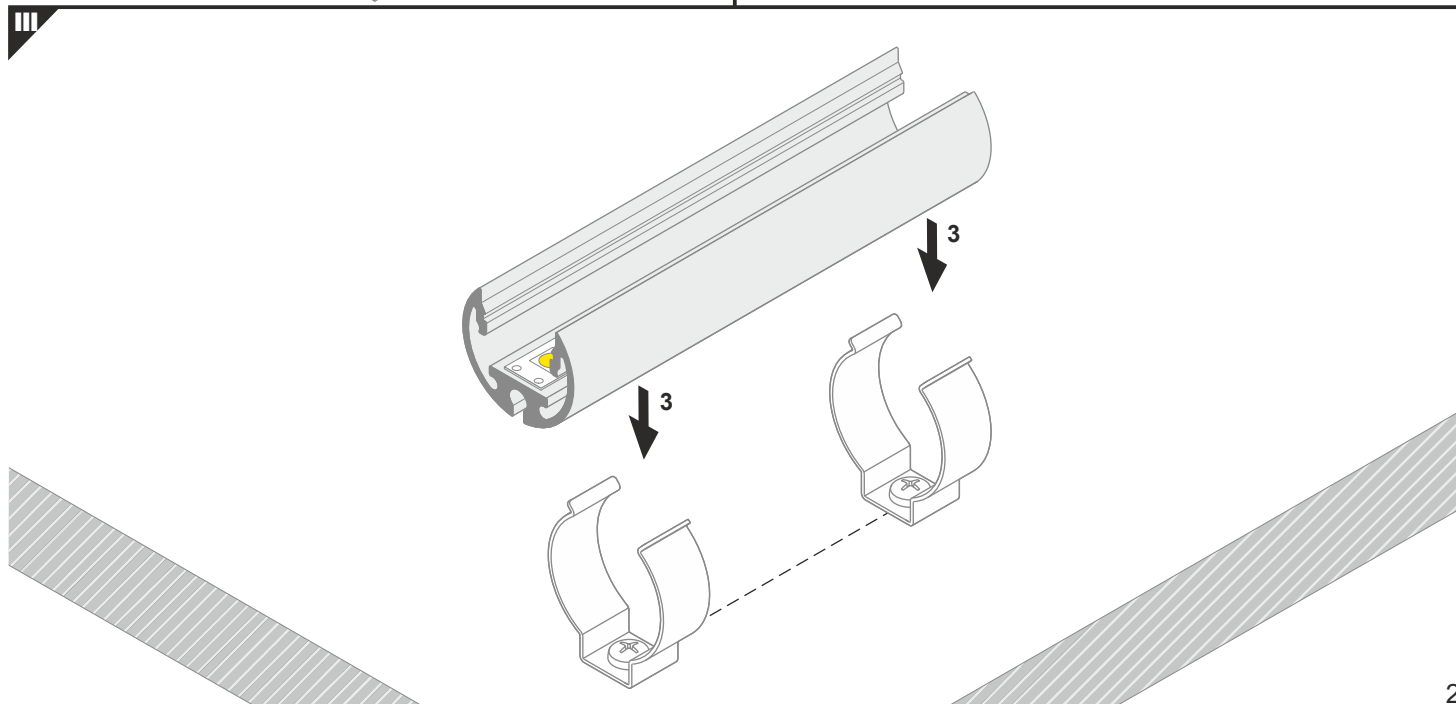

VIII MOUNTING

- page/ str. 2 PEN12 flat holder
- page/ str. 3 PEN12 stretcherholder/
- page/ str. 4 PEN12 ringholder
- page/ str. 5 PEN12 doubleholderwith thread
- page/ str. 6 PEN12 doubleholderwith soffit ceiling
- page/ str. 7 PEN12 wall-mountedextensionarm
- page/ str. 7 PEN12 cabinet-mountedextensionarm

flat holder