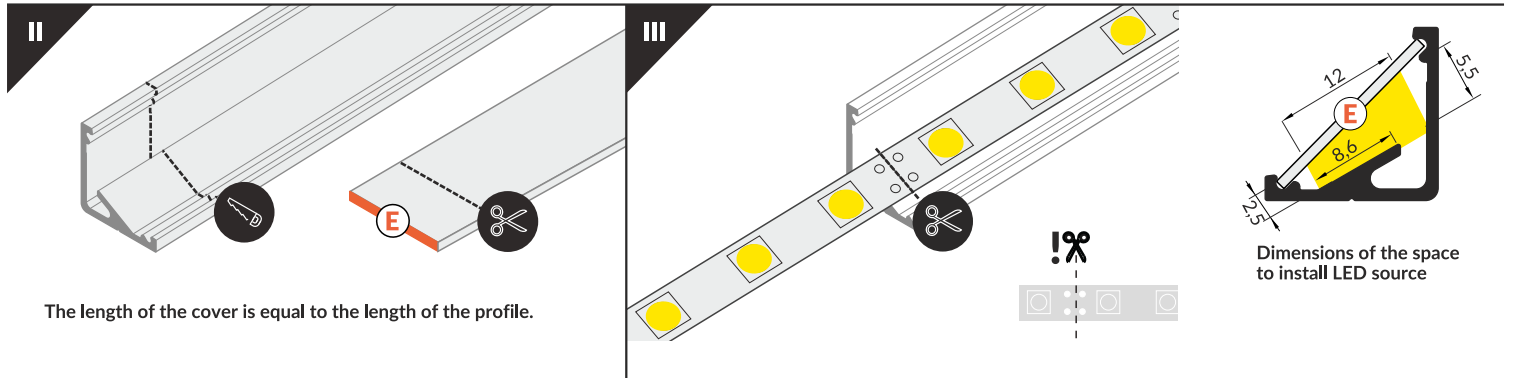

AV4217XIAA / AV4235XIAA / AV4207XIAA

CORNER PROFILE

max 12 mm

- scissors
- hacksaw
- pliers
- solder
- soldering iron
- glue
- drill

VIII

IX

MOUNTING

X