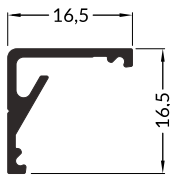

AV4217XIAA / AV4235XIAA / AV4207XIAA

CORNER PROFILE

max 12 mm

- scissors
- hacksaw
- pliers
- solder
- soldering iron
- glue
- drill

VIII

IX

MOUNTING

X