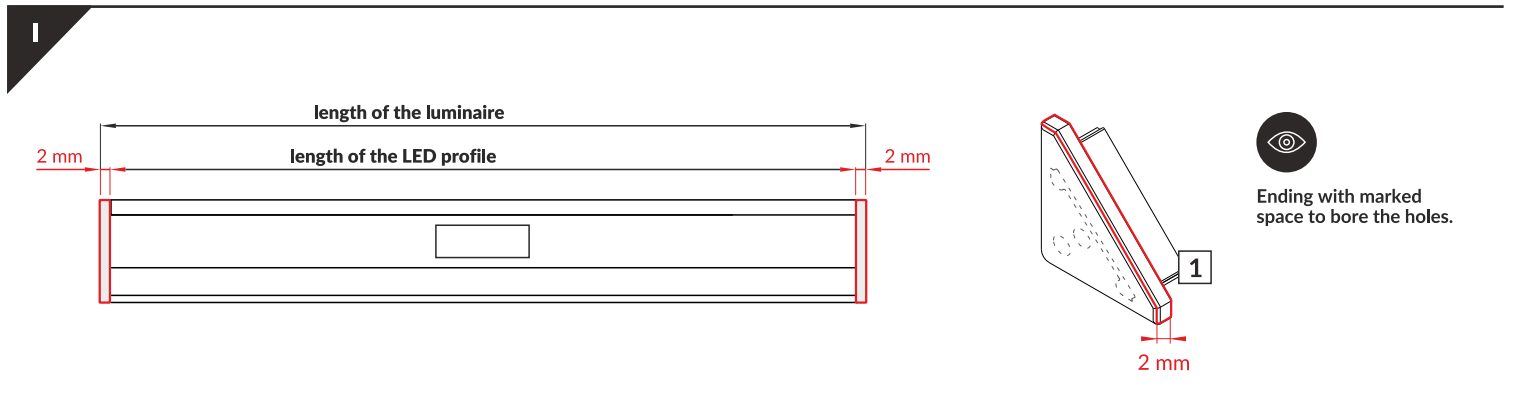

AV4217XIAA / AV4235XIAA / AV4207XIAA

CORNER PROFILE

max 12 mm

- scissors
- hacksaw
- pliers
- solder
- soldering iron
- glue
- drill

VIII

IX

MOUNTING

X