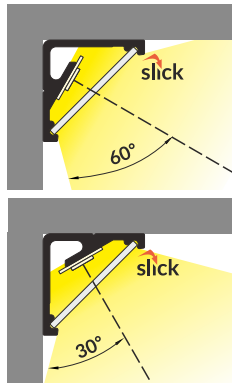

AV4217XIAA / AV4235XIAA / AV4207XIAA

CORNER PROFILE

max 12 mm

- scissors
- hacksaw
- pliers
- solder
- soldering iron
- glue
- drill

VIII

IX

MOUNTING

X