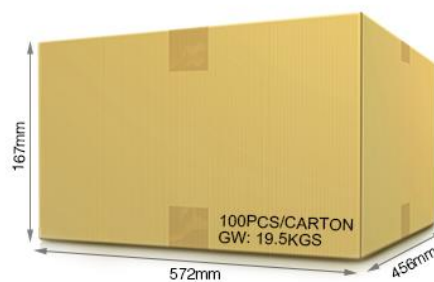

Transmission Frequency: 2400-2483.5MHz

Modulation Method: GFSK

Transmitting Power: 6dBm

Control Distance: 30m

Standby Power: 20uA

Panel Size: 86*86mm

NO wiring, pasting, moveable, easy operation

Free installation, no wiring, removable, easy operation