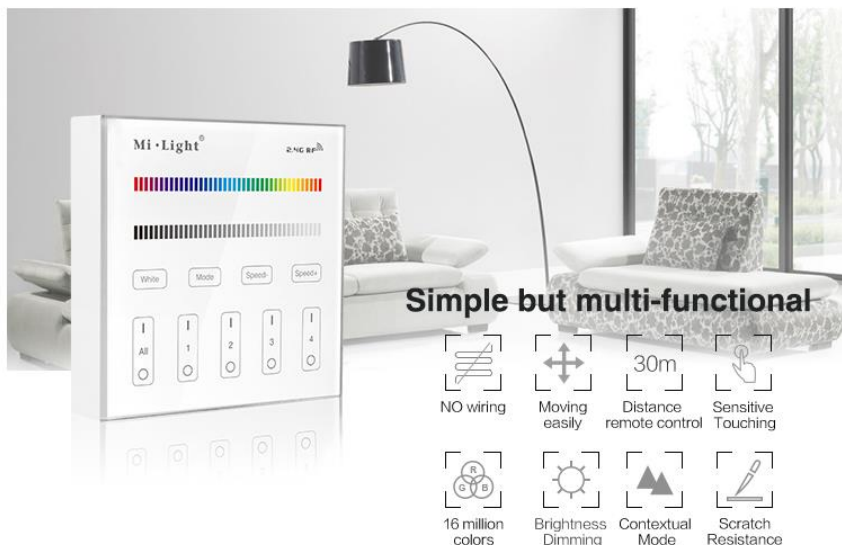

CONTROLLER DA PARETE REMOTO 4-ZONE RGBW

Codice: **AV2205XIAA**

Product Parameters

Product Name: 4-Zone RGB/RGBW Smart Panel

Remote Controller

Model No.: B3

Working Temperature: -20 -60°C

Voltage: 3V(2*AAA Battery)

Transmission Frequency: 2400-2483.5MHz

Modulation Method: GFSK

Transmitting Power: 6dBm

Control Distance: 30m

Standby Power: 20uA

Panel Size: 86*86mm

NO wiring, pasting, moveable, easy operation

Free installation, no wiring, removable, easy operation

NO wiring

Moving
easily

2.4GHz wireless transmitting 30m control distance

Free installation, no wiring, more convenient
and smart

2.4G

30m
Distance
remote control

4-zone individually control

Each zone control countless lamps
or controllers

Powered by AAA battery

Powered by 2*AAA battery

Button Function Diagram

1~100% Brightness dimming

Dimming (1%~100%) the light randomly

9 color changing modes

9 color changing modes, choose the color atmospheres you want