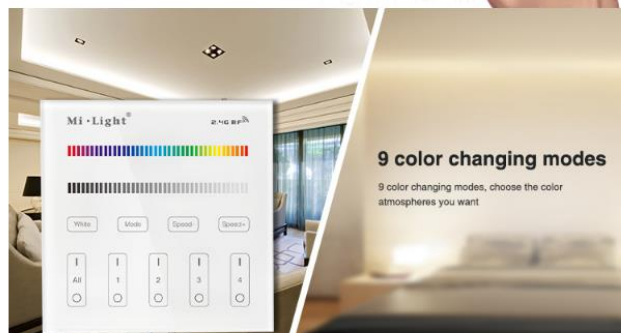

CONTROLLER DA PARETE REMOTO 4-ZONE RGBW

Codice: **AV2205XIAA**

Product Parameters

Product Name: 4-Zone RGB/RGBW Smart Panel

Remote Controller

Model No.: B3

Working Temperature: -20 -60°C

Voltage: 3V(2*AAA Battery)

Powered by AAA battery

Powered by 2*AAA battery

Button Function Diagram

1~100% Brightness dimming

Dimming (1%~100%) the light randomly

9 color changing modes

9 color changing modes, choose the color atmospheres you want