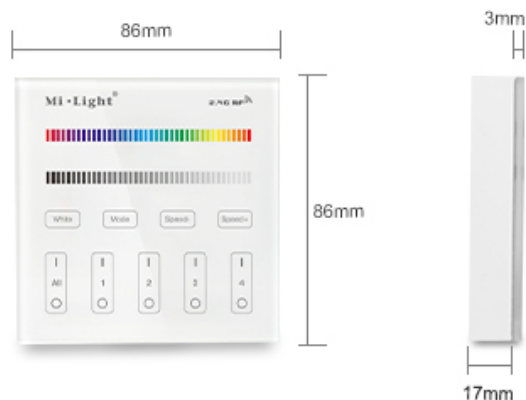

CONTROLLER DA PARETE REMOTO 4-ZONE RGBW

Codice: **AV2205XIAA**

Product Parameters

Product Name: 4-Zone RGB/RGBW Smart Panel

Remote Controller

Model No.: B3

Working Temperature: -20 -60°C

Voltage: 3V(2*AAA Battery)

Transmission Frequency: 2400-2483.5MHz

Modulation Method: GFSK

Transmitting Power: 6dBm

Control Distance: 30m

Standby Power: 20uA

Panel Size: 86*86mm

NO wiring, pasting, moveable, easy operation

Free installation, no wiring, removable, easy operation

NO wiring

Moving
easily

2.4GHz wireless transmitting 30m control distance

Free installation, no wiring, more convenient
and smart

2.4G

30m
Distance
remote control

4-zone individually control

Each zone control countless lamps
or controllers

Powered by AAA battery

Powered by 2*AAA battery

Button Function Diagram

1~100% Brightness dimming

Dimming (1%~100%) the light randomly

9 color changing modes

9 color changing modes, choose the color atmospheres you want