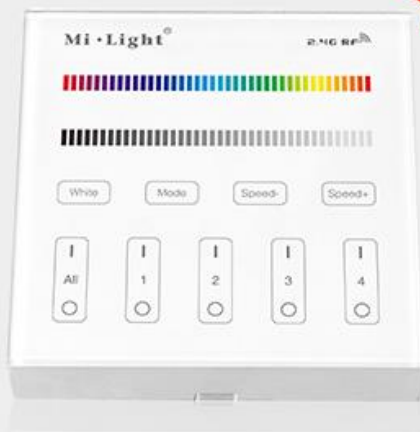

CONTROLLER DA PARETE REMOTO 4-ZONE RGBW

Codice: **AV2205XIAA**

Product Parameters

Product Name: 4-Zone RGB/RGBW Smart Panel

Remote Controller

Model No.: B3

Working Temperature: -20 -60°C

Voltage: 3V(2*AAA Battery)

Transmission Frequency: 2400-2483.5MHz

Modulation Method: GFSK

Transmitting Power: 6dBm

Control Distance: 30m

Standby Power: 20uA

Panel Size: 86*86mm

NO wiring, pasting, moveable, easy operation

Free installation, no wiring, removable, easy operation

NO wiring

Moving
easily

2.4GHz wireless transmitting 30m control distance

Free installation, no wiring, more convenient
and smart

2.4G

30m
Distance
remote control

4-zone individually control

Each zone control countless lamps
or controllers

Powered by AAA battery

Powered by 2*AAA battery

Button Function Diagram

1~100% Brightness dimming

Dimming (1%~100%) the light randomly

9 color changing modes

9 color changing modes, choose the color atmospheres you want