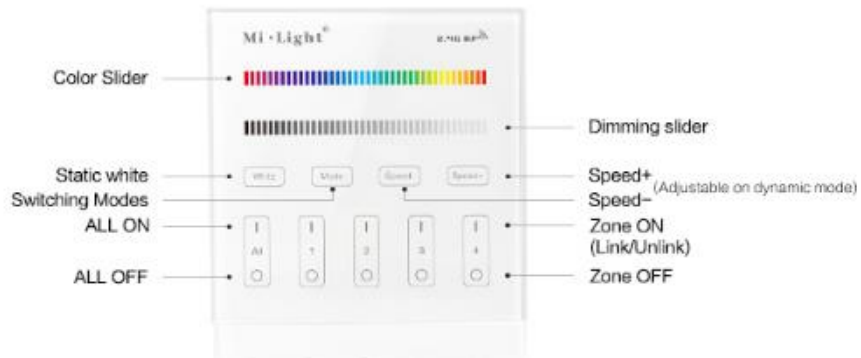

Transmission Frequency: 2400-2483.5MHz

Modulation Method: GFSK

Transmitting Power: 6dBm

Control Distance: 30m

Standby Power: 20uA

Panel Size: 86*86mm

NO wiring, pasting, moveable, easy operation

Free installation, no wiring, removable, easy operation

NO wiring

Moving
easily

2.4GHz wireless transmitting 30m control distance

Free installation, no wiring, more convenient
and smart

2.4G

30m
Distance
remote control

4-zone individually control

Each zone control countless lamps
or controllers

Powered by AAA battery

Powered by 2*AAA battery

Button Function Diagram

1~100% Brightness dimming

Dimming (1%~100%) the light randomly

9 color changing modes

9 color changing modes, choose the color atmospheres you want