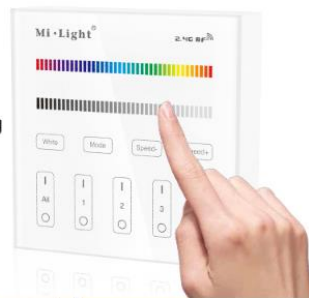

CONTROLLER DA PARETE REMOTO 4-ZONE RGBW

Codice: **AV2205XIAA**

Product Parameters

Product Name: 4-Zone RGB/RGBW Smart Panel

Remote Controller

Model No.: B3

Working Temperature: -20 -60°C

Voltage: 3V(2*AAA Battery)

NO wiring

Moving
easily

2.4GHz wireless transmitting 30m control distance

Free installation, no wiring, more convenient
and smart

2.4G

30m
Distance
remote control

4-zone individually control

Each zone control countless lamps
or controllers

Powered by AAA battery

Powered by 2*AAA battery

Button Function Diagram

1~100% Brightness dimming

Dimming (1%~100%) the light randomly

9 color changing modes

9 color changing modes, choose the color atmospheres you want