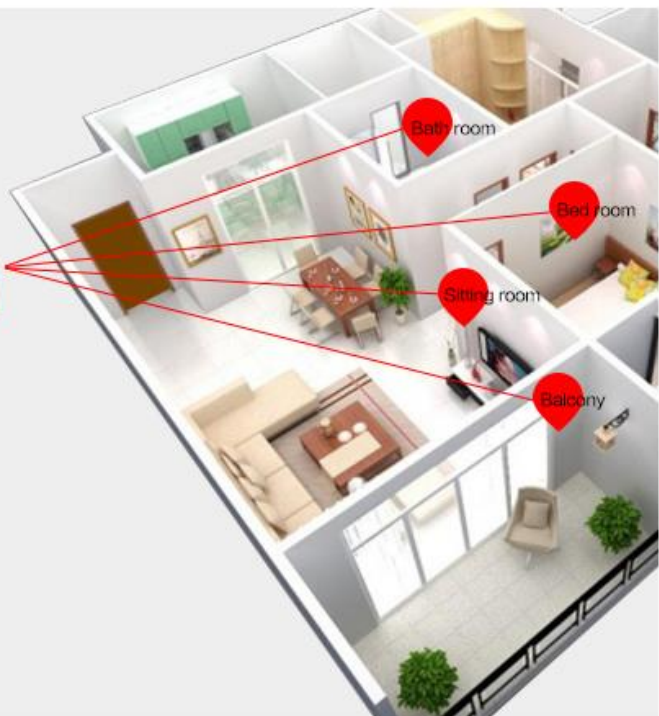

CONTROLLER DA PARETE REMOTO 4-ZONE RGBW

Codice: **AV2205XIAA**

Product Parameters

Product Name: 4-Zone RGB/RGBW Smart Panel

Remote Controller

Model No.: B3

Working Temperature: -20 -60°C

Voltage: 3V(2*AAA Battery)

Transmission Frequency: 2400-2483.5MHz

Modulation Method: GFSK

Transmitting Power: 6dBm

Control Distance: 30m

Standby Power: 20uA

Panel Size: 86*86mm

NO wiring, pasting, moveable, easy operation

Free installation, no wiring, removable, easy operation

NO wiring

Moving
easily

2.4GHz wireless transmitting 30m control distance

Free installation, no wiring, more convenient
and smart

2.4G

30m
Distance
remote control

4-zone individually control

Each zone control countless lamps
or controllers

Powered by AAA battery

Powered by 2*AAA battery

Button Function Diagram

1~100% Brightness dimming

Dimming (1%~100%) the light randomly

9 color changing modes

9 color changing modes, choose the color atmospheres you want