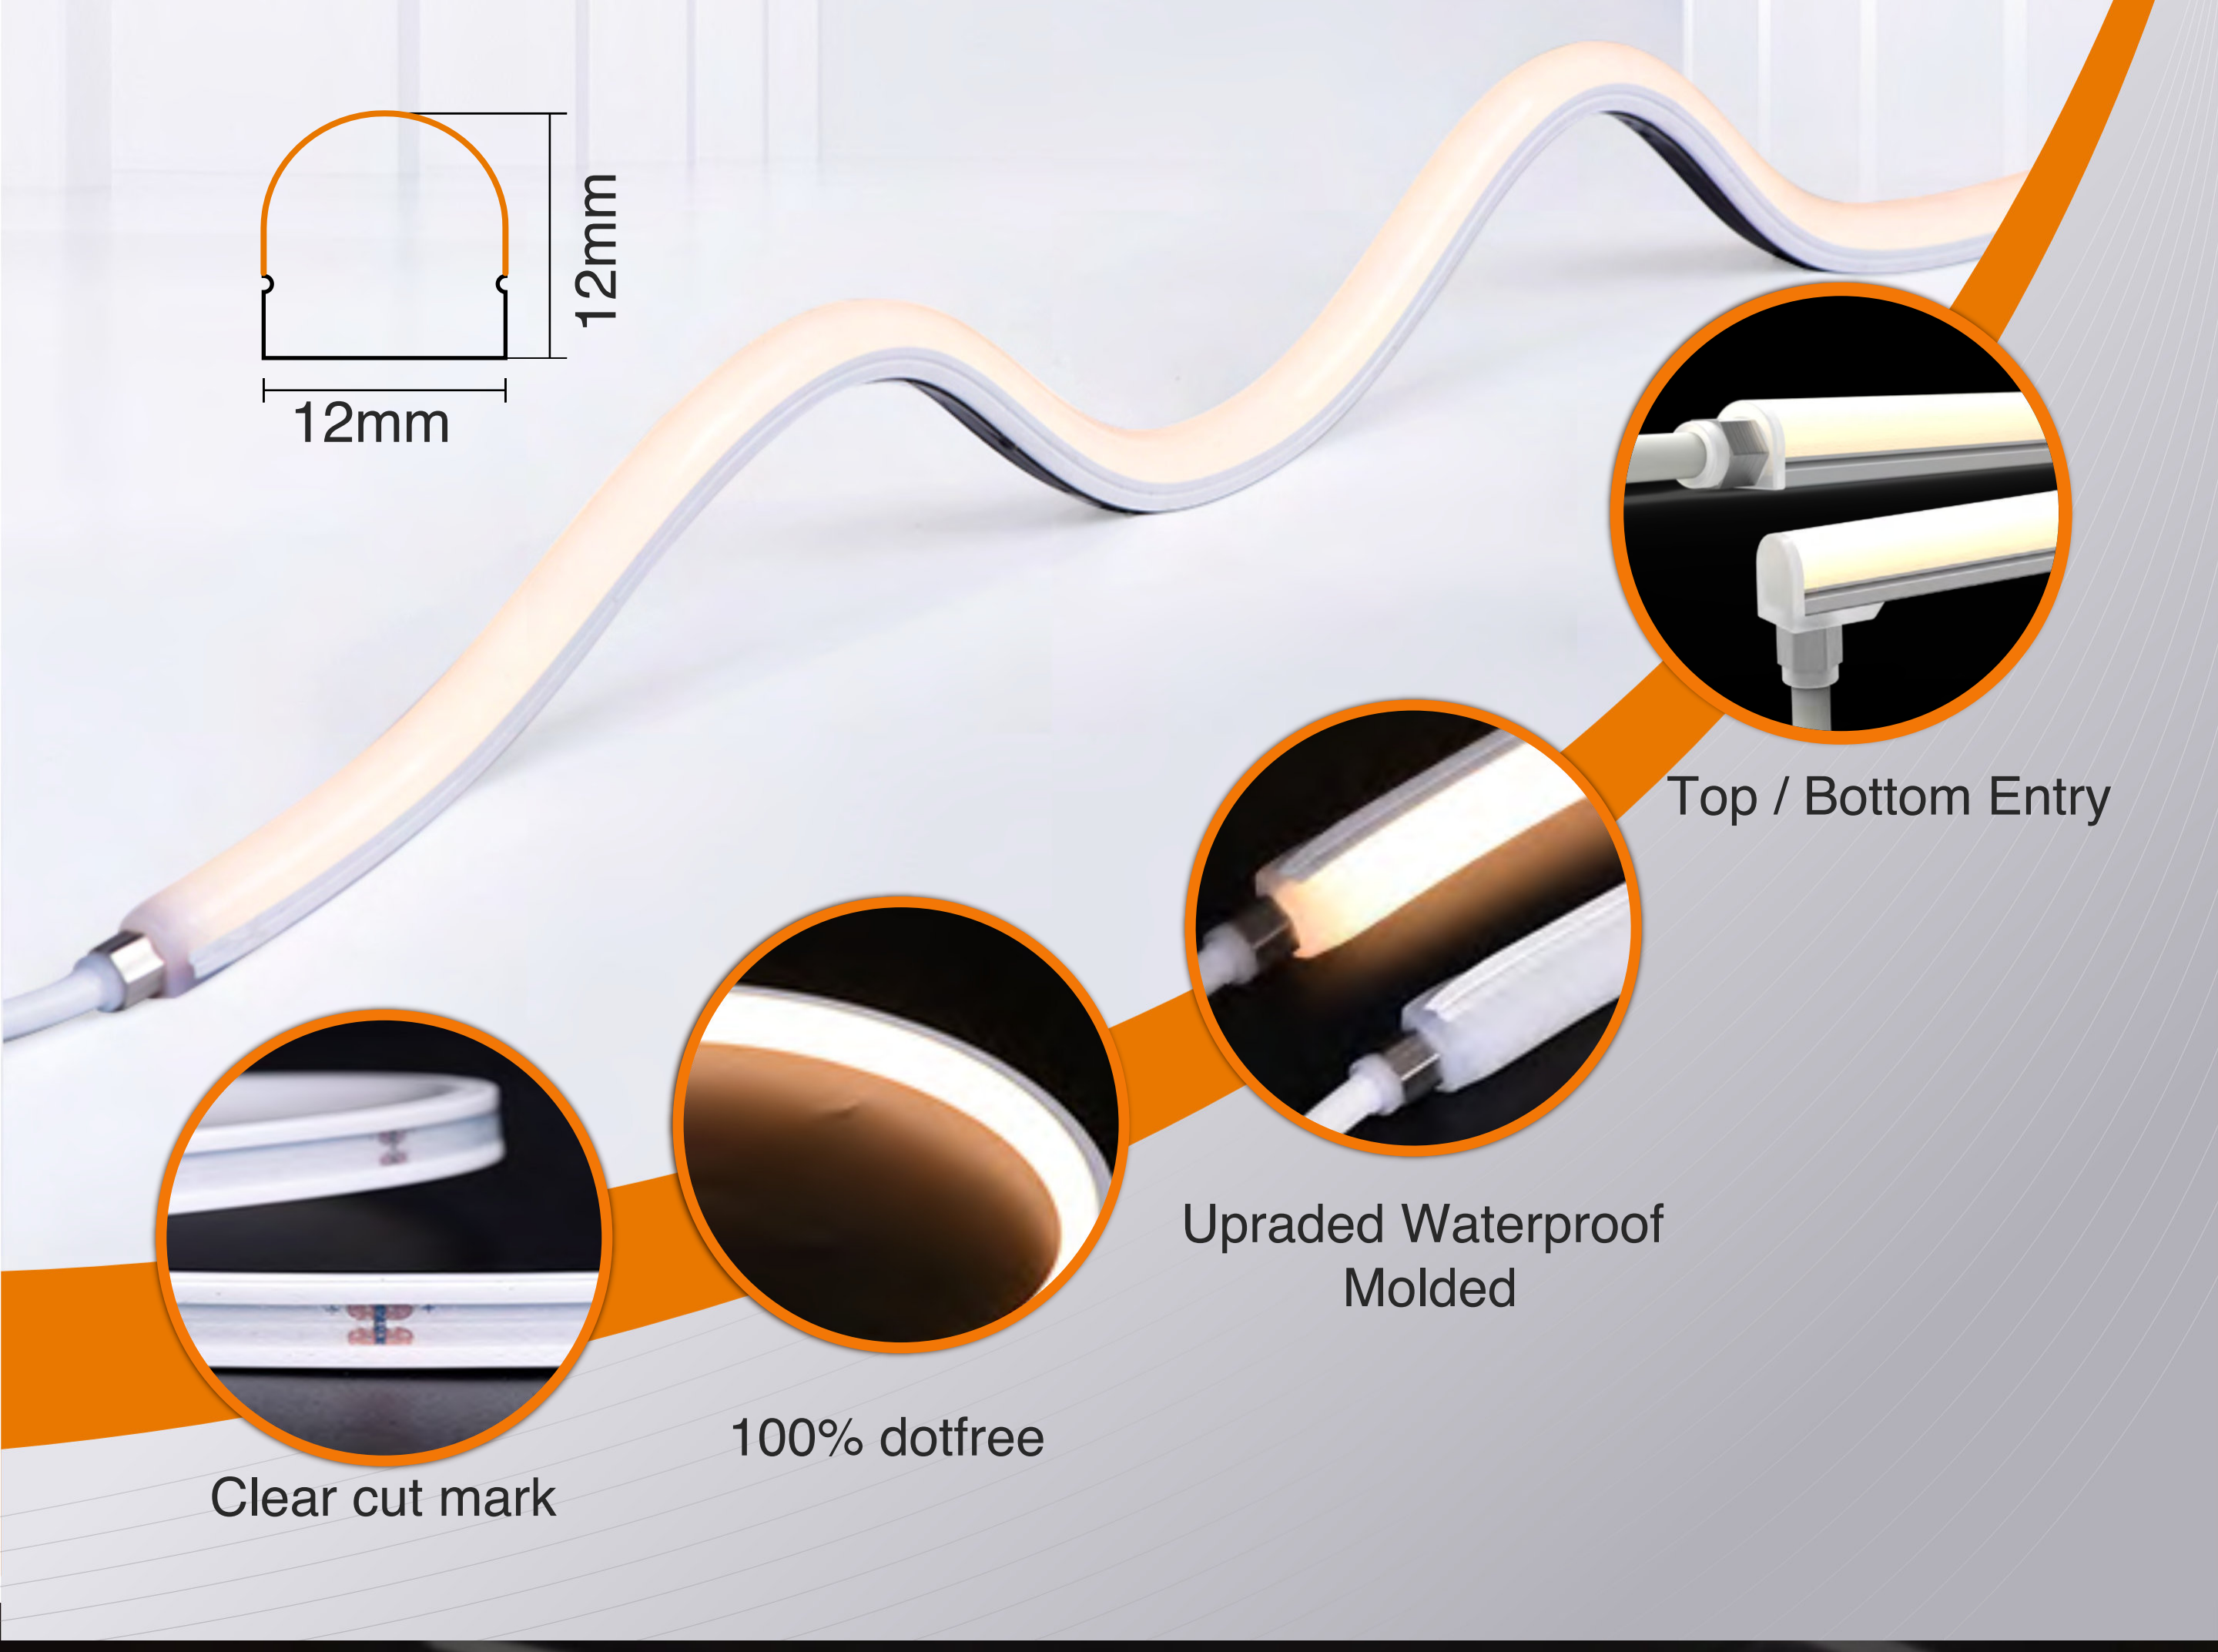

All IN ONE 1212 DOME

One model to meet all the demands for indoor/outdoor projects
 SW/TW/RGB/RGBW/Pixel RGB, multi-colors available
 High CRI/ MiniCut/ CC / HighEfficacy, multi-fuctions optional

120 Lm/w
High Efficacy

160°
Wide beam angle

IP67
High waterproof performance

Product Features

High Efficacy

Brighter illumination and less energy consumption

120
Lm/w

Different Installation Methods

Low Color Drift