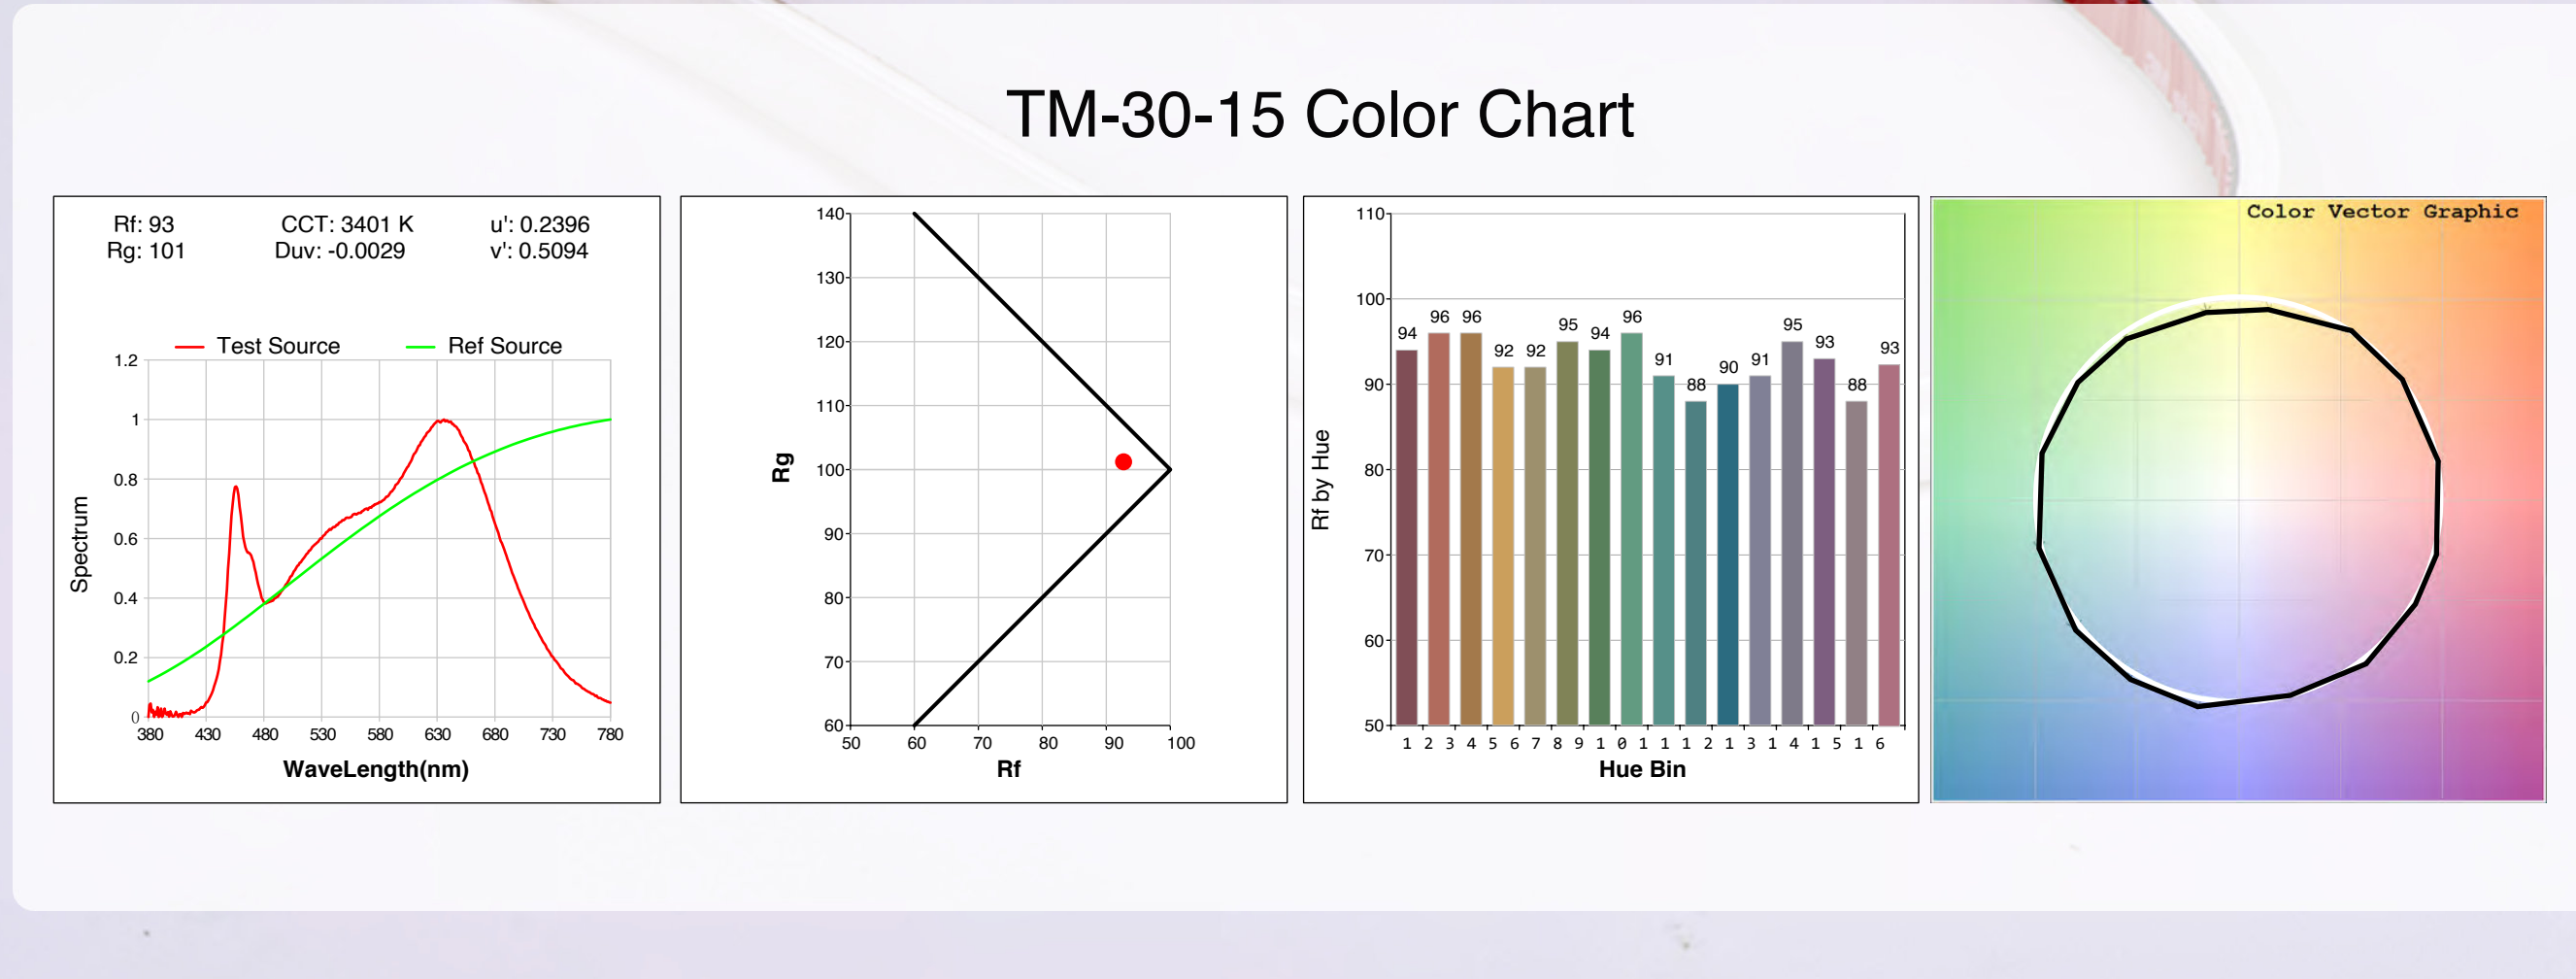

160°
Wide beam angle

IP67
High waterproof performance

Product Features

High Efficacy

Brighter illumination and less energy consumption

120
Lm/w

Different Installation Methods

Low Color Drift

The upgraded version shows better color output consistency

Color Options

Available in White /
 Tunable White /
 RGB / RGBW / Pixel RGB

Certifications