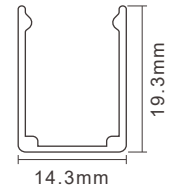

Flex Neon Side View 1220 Flat IP67

Electrical & Mechanical Technical Data

Dimension	12*20mm
Diffuser type	Flat
Voltage	12V/ 24V48Vdc
IP Rating	IP67
Maxrun	5-20m

Specifications

Dimensions

Mounting

Alu.profile/clips

Extruded cable directions

* Cable channels/ standard 200mm

Connector

Light Technical Data

Type	CRI	CCT/Color	Cut Length	Power W/m			
				9.6	14.4	17.3	23
				lm/m	lm/m	lm/m	lm/m
Single color	Single color	Red,Green,Blue,Amber	50	/	/	-	-
Static White	Ra80+, Ra90+, Ra95+	23K 27K 30K 35K 40K 50K 57K	50	165~215	245~325	-	-
Tunable White	Ra80+, Ra90+, Ra95+	27+57Kor other CCTcombination	62.5	165~215	245~325	-	-
RGB	RGB	RGB	83.3	-	125	-	-
RGBW	Ra80+, Ra90+, Ra95+	23K 27K 30K 35K 40K 50K 57K	83.3	-	142	-	-
Pixel RGB	RGB	RGB	83.3	-	-	145	-
Pixel RGBW	Ra80+, Ra90+, Ra95+	23K 27K 30K 35K 40K 50K 57K	83.3	-	-	-	232