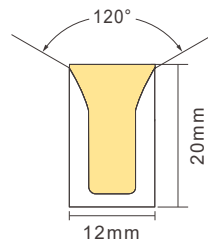

Flex Neon Side View 1220 Flat IP67

Electrical & Mechanical Technical Data

Dimension	12*20mm
Diffuser type	Flat
Voltage	12V/ 24V48Vdc
IP Rating	IP67
Maxrun	5-20m

Specifications

Dimensions

Mounting

Alu.profile/clips

Extruded cable directions

* Cable channels/ standard 200mm

Connector

Light Technical Data

Type	CRI	CCT/Color	Cut Length	Power W/m			
				9.6	14.4	17.3	23
				lm/m	lm/m	lm/m	lm/m
Single color	Single color	Red,Green,Blue,Amber	50	/	/	-	-
Static White	Ra80+, Ra90+, Ra95+	23K 27K 30K 35K 40K 50K 57K	50	165~215	245~325	-	-
Tunable White	Ra80+, Ra90+, Ra95+	27+57Kor other CCTcombination	62.5	165~215	245~325	-	-
RGB	RGB	RGB	83.3	-	125	-	-
RGBW	Ra80+, Ra90+, Ra95+	23K 27K 30K 35K 40K 50K 57K	83.3	-	142	-	-
Pixel RGB	RGB	RGB	83.3	-	-	145	-
Pixel RGBW	Ra80+, Ra90+, Ra95+	23K 27K 30K 35K 40K 50K 57K	83.3	-	-	-	232