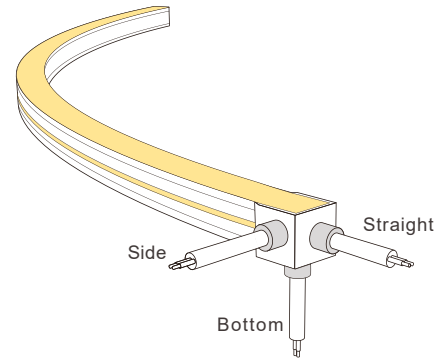

Flex Neon Side View 1220 Flat IP67

Electrical & Mechanical Technical Data

Dimension	12*20mm
Diffuser type	Flat
Voltage	12V/ 24V48Vdc
IP Rating	IP67
Maxrun	5-20m

Specifications

Dimensions

Mounting

Alu.profile/clips

Extruded cable directions

* Cable channels/ standard 200mm

Connector

Light Technical Data

Type	CRI	CCT/Color	Cut Length	Power W/m			
				9.6	14.4	17.3	23
				lm/m	lm/m	lm/m	lm/m
Single color	Single color	Red,Green,Blue,Amber	50	/	/	-	-
Static White	Ra80+, Ra90+, Ra95+	23K 27K 30K 35K 40K 50K 57K	50	165~215	245~325	-	-
Tunable White	Ra80+, Ra90+, Ra95+	27+57Kor other CCTcombination	62.5	165~215	245~325	-	-
RGB	RGB	RGB	83.3	-	125	-	-
RGBW	Ra80+, Ra90+, Ra95+	23K 27K 30K 35K 40K 50K 57K	83.3	-	142	-	-
Pixel RGB	RGB	RGB	83.3	-	-	145	-
Pixel RGBW	Ra80+, Ra90+, Ra95+	23K 27K 30K 35K 40K 50K 57K	83.3	-	-	-	232