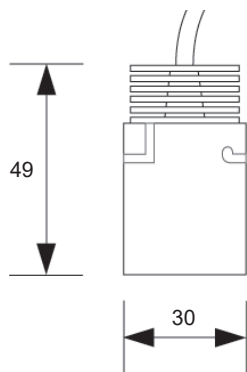

Disponibili in molteplici dimensioni per soddisfare qualunque esigenza di illuminazione, diverse ottiche e differenti finiture per una massima personalizzazione del punto luce.

Series of minimalist spotlights, with essential lines, suitable for flush installation in plasterboard ceilings thanks to the flange they are equipped with. The fixtures are fixed to the outer case through a system of considerable simplicity. Extremely efficient and complete, they combine the compact dimensions with visual comfort given by the backward optic. They produce an effective lighting and an excellent chromatic output.

Available in many sizes to satisfy any lighting needs, different optics and finishes for a better customization of the light point.

Code: AV02265GN

- Protezione dai corpi solidi $\varnothing > 1 \text{ mm}$
Protection against solid objects $\varnothing > 1 \text{ mm}$ 
- Class III 
- Incasso a soffitto
Ceiling recessed 
- Possibilità di scelta tra diverse ottiche
Available in different optics 
- Cavo 50 cm in dotazione
50 cm cable included 
- Potenza 1W, 2W, 3W
Power 1W, 2W, 3W 
- Collegare in serie 350mA o 500mA o 700mA
Connect in series at 350mA or 500mA or 700mA 
- 40 gr 
- 40 mm 
- Antiabbagliamento
Anti-glare 