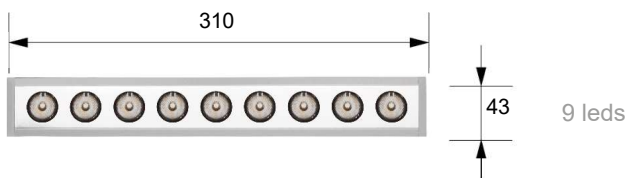

Cavo 50 cm in dotazione
50 cm cable included

Potenza 1W, 2W
Power 1W, 2W

Collegare in serie 350mA o 500mA
Connect in series at 350mA or 500mA

Dimmerabile su richiesta
Dimmable on request

3 leds

6 leds

9 leds

Code: AV02251GN
15 leds

COLOURS

FINISHES

OPTICS