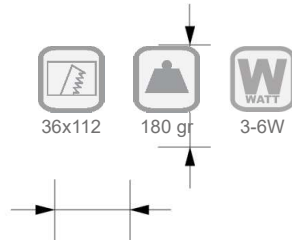

Cavo 50 cm in dotazione
50 cm cable included

Potenza 1W, 2W
Power 1W, 2W

Collegare in serie 350mA o 500mA
Connect in series at 350mA or 500mA

Dimmerabile su richiesta
Dimmable on request

Code: AV02248GN
3 leds

6 leds

9 leds

15 leds

COLOURS

-  Cool white
-  Natural white
-  Warm white 3000°K
-  Warm white 2700°K
-  Amber

FINISHES

- White 
- Grey 
- Black 

OPTICS