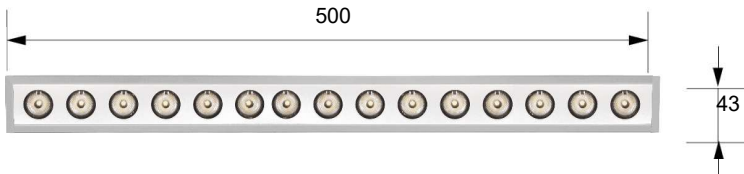

Cavo 50 cm in dotazione
50 cm cable included

Potenza 1W, 2W
Power 1W, 2W

Collegare in serie 350mA o 500mA
Connect in series at 350mA or 500mA

Dimmerabile su richiesta
Dimmable on request

Code: AV02248GN
3 leds

6 leds

9 leds

15 leds

COLOURS

-  Cool white
-  Natural white
-  Warm white 3000°K
-  Warm white 2700°K
-  Amber

FINISHES

- White 
- Grey 
- Black 

OPTICS