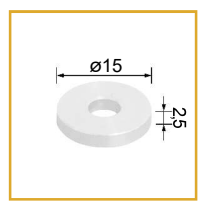

Code: AV02208GN

Optional fixing washer

Protezione dai corpi solidi $\varnothing > 1 \text{ mm}$
Protection against solid objects $\varnothing > 1 \text{ mm}$

Class III

Incasto a soffitto e a parete e dal basso verso l'alto
Ceiling, wall and bottom up recessed

Cavo 50 cm in dotazione
50 cm cable included

Potenza 3W
Power 3W

Collegare in serie 350mA
Connect in series at 350mA

25 gr

$\varnothing 5 \text{ mm}$

COLOURS

- Cool white
- Natural white
- Warm white 3000°K
- Warm white 2700°K
- Amber