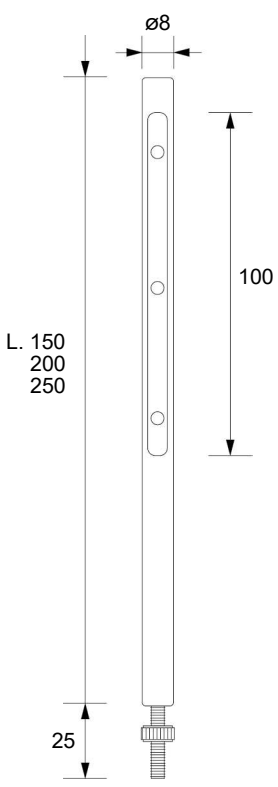

Code: AV02208GN

Optional fixing washer

Protezione dai corpi solidi $\varnothing > 1 \text{ mm}$
Protection against solid objects $\varnothing > 1 \text{ mm}$

Class III

Incasto a soffitto e a parete e dal basso verso l'alto
Ceiling, wall and bottom up recessed

Cavo 50 cm in dotazione
50 cm cable included

Potenza 3W
Power 3W

Collegare in serie 350mA
Connect in series at 350mA

25 gr

$\varnothing 5 \text{ mm}$

COLOURS

- Cool white
- Natural white
- Warm white 3000°K
- Warm white 2700°K
- Amber