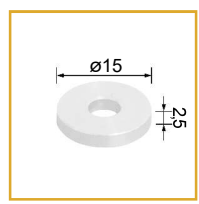

Code: AV02207GN

Optional fixing washer

Protezione dai corpi solidi $\varnothing > 1 \text{ mm}$
Protection against solid objects $\varnothing > 1 \text{ mm}$

Class III

Incasto a soffitto e a parete e dal basso verso l'alto
Ceiling, wall and bottom up recessed

Cavo 50 cm in dotazione
50 cm cable included

Potenza 3W
Power 3W

Collegare in serie 350mA
Connect in series at 350mA

25 gr

$\varnothing 5 \text{ mm}$

COLOURS

- Cool white
- Natural white
- Warm white 3000°K
- Warm white 2700°K
- Amber