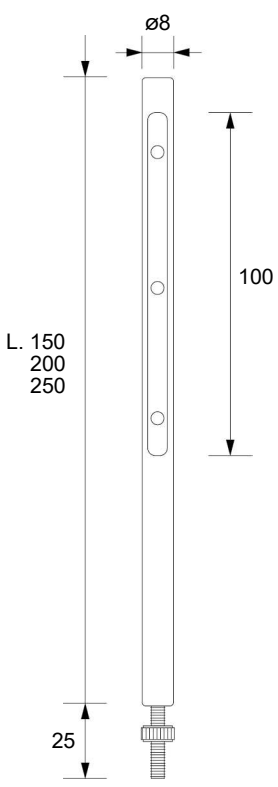

Code: AV02207GN

Optional fixing washer

Protezione dai corpi solidi $\varnothing > 1 \text{ mm}$
Protection against solid objects $\varnothing > 1 \text{ mm}$

Class III

Incasto a soffitto e a parete e dal basso verso l'alto
Ceiling, wall and bottom up recessed

Cavo 50 cm in dotazione
50 cm cable included

Potenza 3W
Power 3W

Collegare in serie 350mA
Connect in series at 350mA

25 gr

$\varnothing 5 \text{ mm}$

COLOURS

- Cool white
- Natural white
- Warm white 3000°K
- Warm white 2700°K
- Amber