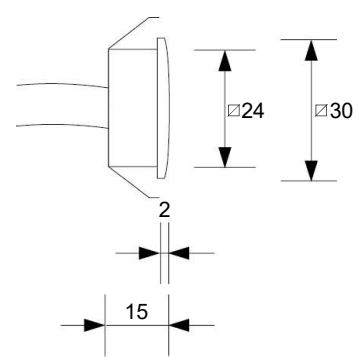

Cavo 50 cm in dotazione
50 cm cable included

Potenza 1W
Power 1W

Collegare in serie 350mA
Connect in series 350mA

12 gr

$\varnothing 26$ mm

AV02164GN

AV02165GN

COLOURS