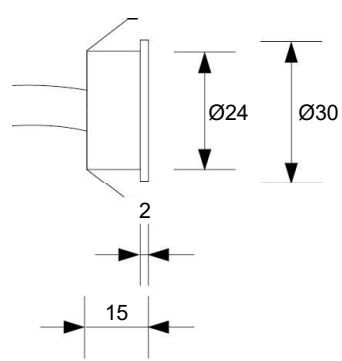

Cavo 50 cm in dotazione
50 cm cable included

Potenza 1W
Power 1W

Collegare in serie 350mA
Connect in series 350mA

12 gr

$\varnothing 26$ mm

AV02164GN

AV02165GN

COLOURS