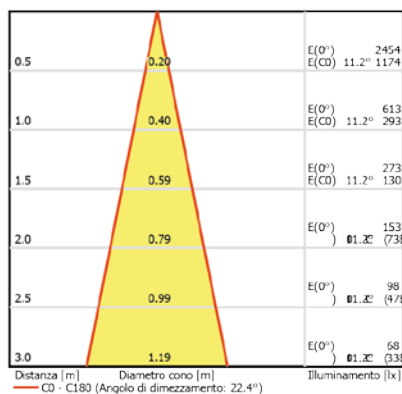

AV02074GN

PHOTOMETRIC FILES

NARROW 350 mA

NARROW 700 mA

MEDIUM 350 mA

MEDIUM 700 mA

WIDE 350 mA

WIDE 700 mA

VERY WIDE 350 mA

VERY WIDE 700 mA