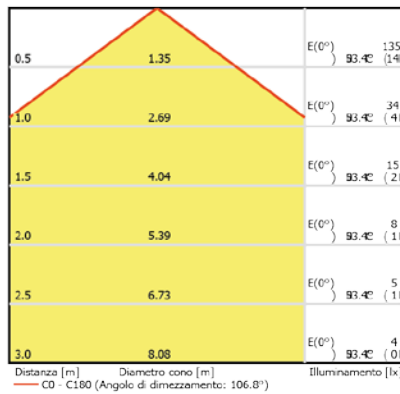

AV02074GN

PHOTOMETRIC FILES

NARROW 350 mA

NARROW 700 mA

MEDIUM 350 mA

MEDIUM 700 mA

WIDE 350 mA

WIDE 700 mA

VERY WIDE 350 mA

VERY WIDE 700 mA