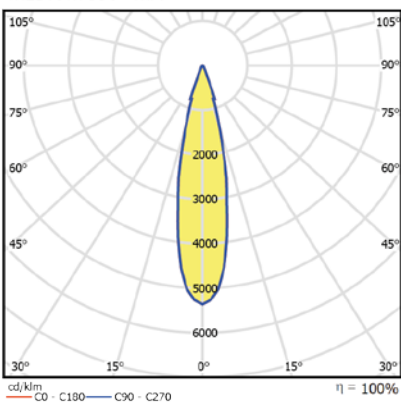

AV02074GN

PHOTOMETRIC FILES

NARROW 350 mA

NARROW 700 mA

MEDIUM 350 mA

MEDIUM 700 mA

WIDE 350 mA

WIDE 700 mA

VERY WIDE 350 mA

VERY WIDE 700 mA