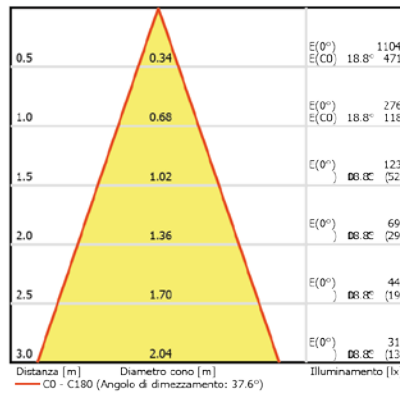

AV02074GN

PHOTOMETRIC FILES

NARROW 350 mA

NARROW 700 mA

MEDIUM 350 mA

MEDIUM 700 mA

WIDE 350 mA

WIDE 700 mA

VERY WIDE 350 mA

VERY WIDE 700 mA