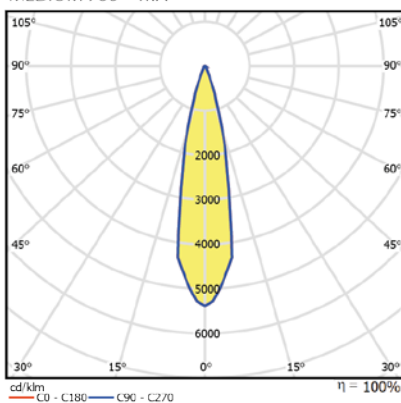

AV02074GN

PHOTOMETRIC FILES

NARROW 350 mA

NARROW 700 mA

MEDIUM 350 mA

MEDIUM 700 mA

WIDE 350 mA

WIDE 700 mA

VERY WIDE 350 mA

VERY WIDE 700 mA