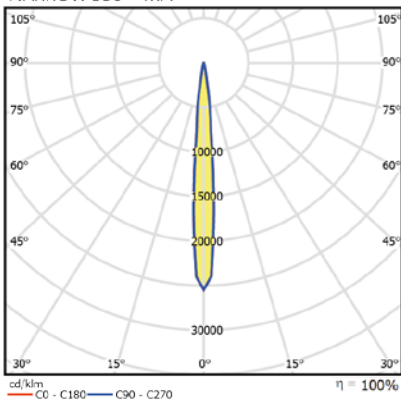

AV02074GN

PHOTOMETRIC FILES

NARROW 350 mA

NARROW 700 mA

MEDIUM 350 mA

MEDIUM 700 mA

WIDE 350 mA

WIDE 700 mA

VERY WIDE 350 mA

VERY WIDE 700 mA