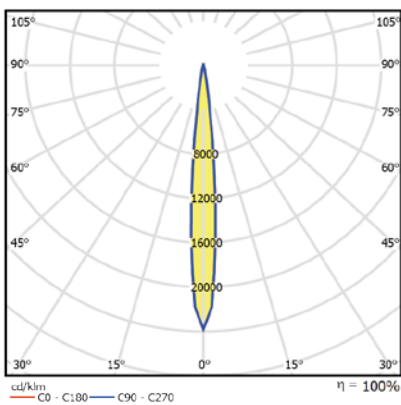

AV02074GN

PHOTOMETRIC FILES

NARROW 350 mA

NARROW 700 mA

MEDIUM 350 mA

MEDIUM 700 mA

WIDE 350 mA

WIDE 700 mA

VERY WIDE 350 mA

VERY WIDE 700 mA