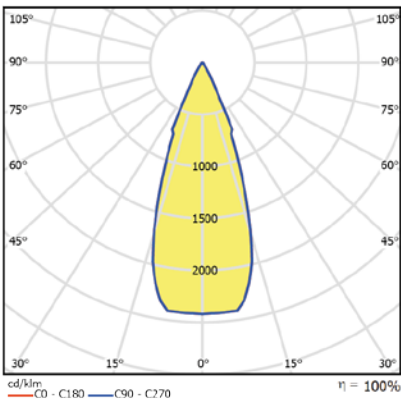

AV02074GN

PHOTOMETRIC FILES

NARROW 350 mA

NARROW 700 mA

MEDIUM 350 mA

MEDIUM 700 mA

WIDE 350 mA

WIDE 700 mA

VERY WIDE 350 mA

VERY WIDE 700 mA