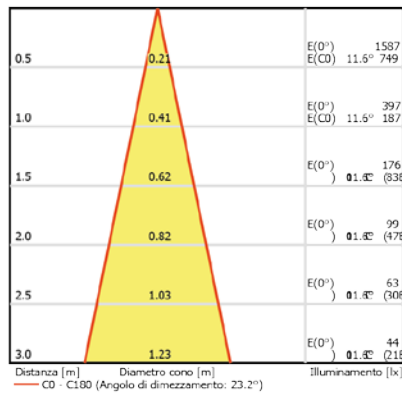

AV02074GN

PHOTOMETRIC FILES

NARROW 350 mA

NARROW 700 mA

MEDIUM 350 mA

MEDIUM 700 mA

WIDE 350 mA

WIDE 700 mA

VERY WIDE 350 mA

VERY WIDE 700 mA