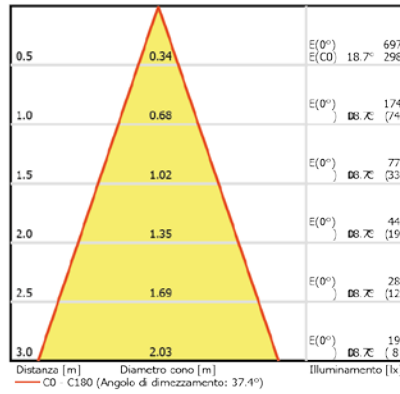

AV02074GN

PHOTOMETRIC FILES

NARROW 350 mA

NARROW 700 mA

MEDIUM 350 mA

MEDIUM 700 mA

WIDE 350 mA

WIDE 700 mA

VERY WIDE 350 mA

VERY WIDE 700 mA