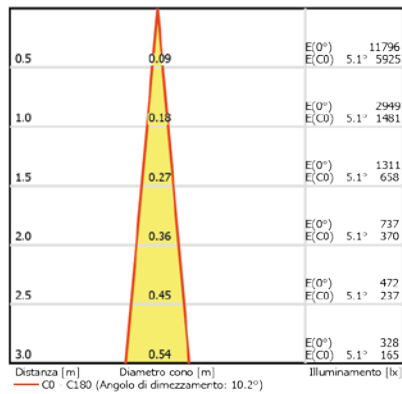

AV02074GN

PHOTOMETRIC FILES

NARROW 350 mA

NARROW 700 mA

MEDIUM 350 mA

MEDIUM 700 mA

WIDE 350 mA

WIDE 700 mA

VERY WIDE 350 mA

VERY WIDE 700 mA