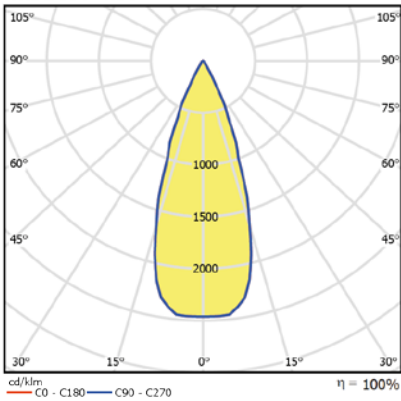

AV02074GN

PHOTOMETRIC FILES

NARROW 350 mA

NARROW 700 mA

MEDIUM 350 mA

MEDIUM 700 mA

WIDE 350 mA

WIDE 700 mA

VERY WIDE 350 mA

VERY WIDE 700 mA