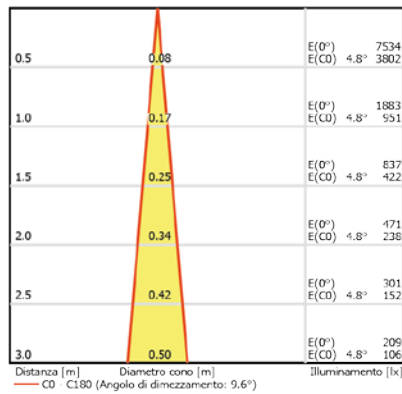

AV02074GN

PHOTOMETRIC FILES

NARROW 350 mA

NARROW 700 mA

MEDIUM 350 mA

MEDIUM 700 mA

WIDE 350 mA

WIDE 700 mA

VERY WIDE 350 mA

VERY WIDE 700 mA