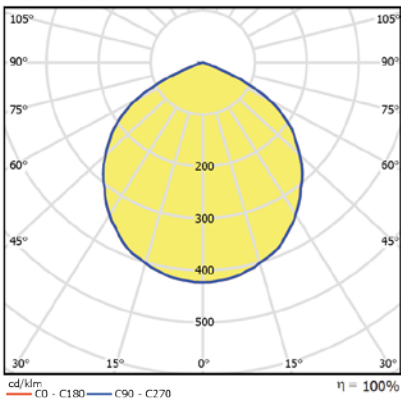

AV02074GN

PHOTOMETRIC FILES

NARROW 350 mA

NARROW 700 mA

MEDIUM 350 mA

MEDIUM 700 mA

WIDE 350 mA

WIDE 700 mA

VERY WIDE 350 mA

VERY WIDE 700 mA