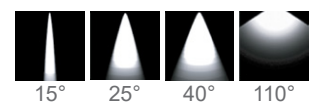

Totamente in acciaio inox
Totally made in inox steel

400 gr

Controcassa - Outer case
 Code: AV01381GN

COLOURS

- Cool white
- Natural white
- Warm white 3000°K
- Warm white 2700°K
- Amber
- Red
- Green
- Blue

RGB

AWB

AWW W

FINISHES

Inox AISI 316L

OPTICS

15°

25°