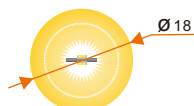

Cut points

Bend direction

Accessories

End caps

Clips

Waterproof grade

Silicone Extrusion

IP 67

CRI Options

80 Ra	90 Ra
95 Ra	98 Ra

Electrical Data

*The listed Lumen data is based on 3000K @ CRI80

Power range

- 5W
- 10W
- 15W
- 20W

Product model #	Emitting color	Power/m	CCT	Lumen/m	Efficacy	CRI	Voltage	MAXRUN	Beam Angle	Cutting length	Dimension	Warranty
AV0065LU-E	Static White	20 W	1800-5700K	1100-1440 Lm	55-72 Lm/w	Ra 92	DC 24V	5 m	360°	33.3 mm	L5000*D18	3 Years