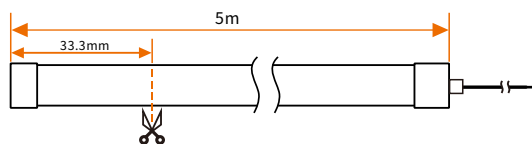

Cut points

Bend direction

Accessories

End caps

Clips

Waterproof grade

Silicone Extrusion

IP 67

CRI Options

80 Ra	90 Ra
95 Ra	98 Ra

Electrical Data

*The listed Lumen data is based on 3000K @ CRI80

Power range

- 5W
- 10W
- 15W
- 20W

Product model #	Emitting color	Power/m	CCT	Lumen/m	Efficacy	CRI	Voltage	MAXRUN	Beam Angle	Cutting length	Dimension	Warranty
AV0065LU-E	Static White	20 W	1800-5700K	1100-1440 Lm	55-72 Lm/w	Ra 92	DC 24V	5 m	360°	33.3 mm	L5000*D18	3 Years