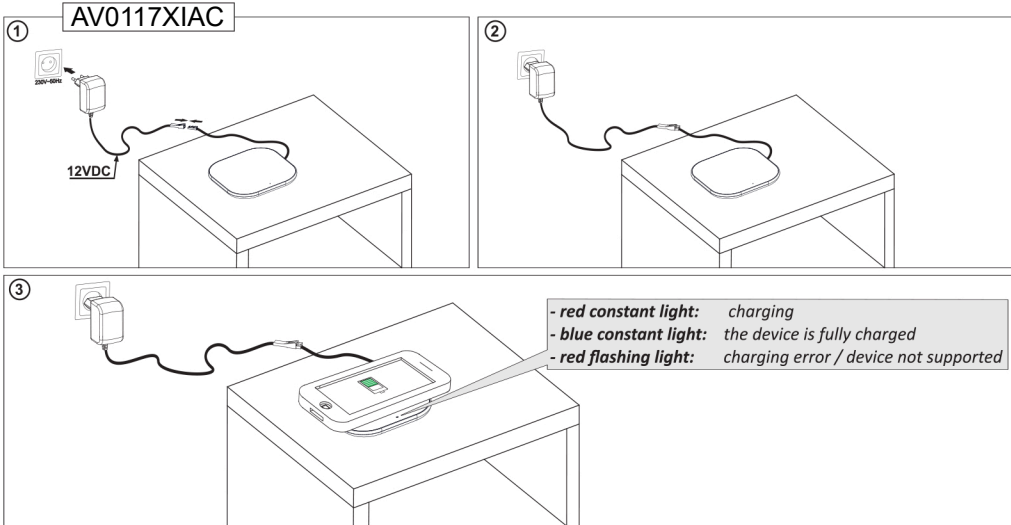

# WIRELESS CHARGER

Cod. AV0117XIAC

INPUT: 12VDC  
OUTPUT: 5V-1A

Charging standard: Qi WPC V1.4.2

Recommended power of the power supply unit: 15W

Maximum energy consumption of the charger: 1.25 A

Maximum power of the charger: 5 W (5 V 1 A) / 7.5 W for Iphone / 10 W for Samsung