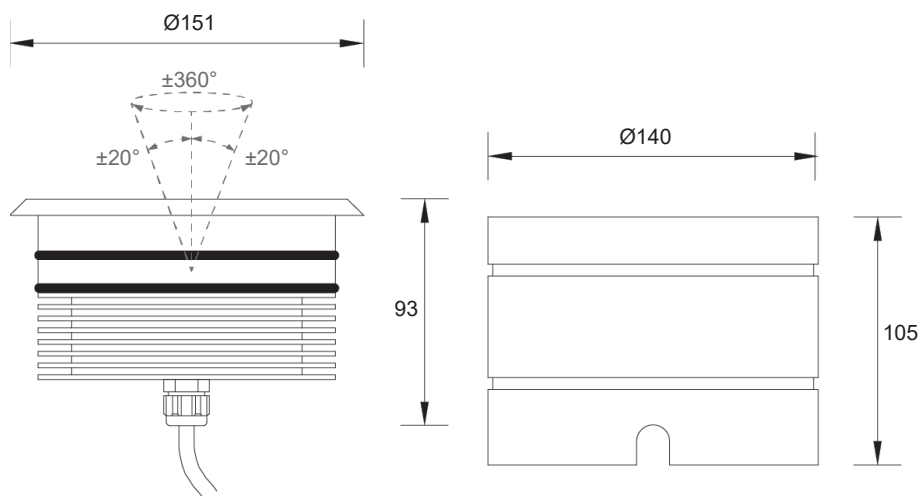

Code: AV01103GN

Protezione dalla polvere e dall'immersione temporanea
Protection against dust and temporary immersion

Class III

Incasso a pavimento
Floor recessed

Possibilità di scelta tra diverse ottiche
Available in different optics

Cavo 150 cm in dotazione
150 cm cable included

Orientabile $\pm 360^\circ$ e $\pm 20^\circ$
Adjustable $\pm 360^\circ$ and $\pm 20^\circ$

Potenza 12W, 24W
Power 12W, 24W

Collegare in serie 350mA o 500mA
Connect in series at 350mA or 500mA

Potenza 36W (solo RGB)
Power 36W (only RGB)

Collegare in serie 700mA (solo RGB)
Connect in series 700mA (only RGB)

Collegare in parallelo 24V
Connect in parallel 24V

1700 gr

Articolo carrabile
Driver over article

COLORI

- Cool white
- Natural white
- Warm white 3000°K
- Warm white 2700°K
- Amber
- Red
- Green
- Blue

(1W/350mA - 2W/500mA - 24V)

RGB

AWB

AWWW

1W/350mA - 3W/700mA

FINITURE

Inox AISI 316L

OTTICHE

10° 25° 40° 110° Diff.