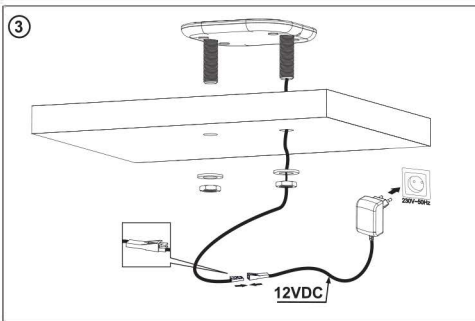

WIRELESS CHARGER

AV0102XIAC

INPUT: 12VDC
OUTPUT: 5V-1A

Charging standard: Qi WPC V1.4.2

Recommended power of the power supply unit: 15W

Maximum energy consumption of the charger: 1.25 A

Maximum power of the charger: 5 W (5 V 1 A) / 7.5 W for iPhone / 10 W for Samsung