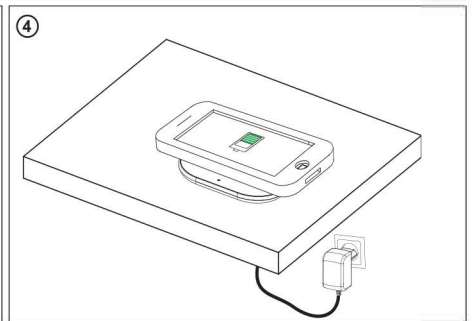

WIRELESS CHARGER

AV0102XIAC

INPUT: 12VDC
OUTPUT: 5V-1A

Charging standard: Qi WPC V1.4.2

Recommended power of the power supply unit: 15W

Maximum energy consumption of the charger: 1.25 A

Maximum power of the charger: 5 W (5 V 1 A) / 7.5 W for iPhone / 10 W for Samsung