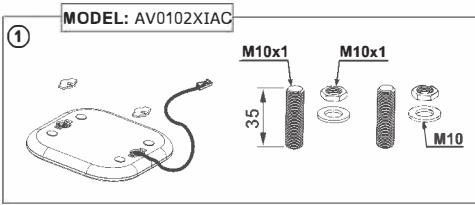

WIRELESS CHARGER

AV0102XIAC

INPUT: 12VDC
OUTPUT: 5V-1A

Charging standard: Qi WPC V1.4.2

Recommended power of the power supply unit: 15W

Maximum energy consumption of the charger: 1.25 A

Maximum power of the charger: 5 W (5 V 1 A) / 7.5 W for iPhone / 10 W for Samsung