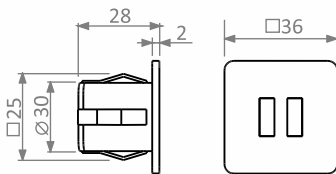

USB CHARGER

AV0100XIAC 

AV0105XIAC 

IN: 12VDC
OUT: 2 x USB 5VDC MAX 2x1A

DRIVER
MINIMUM
15W