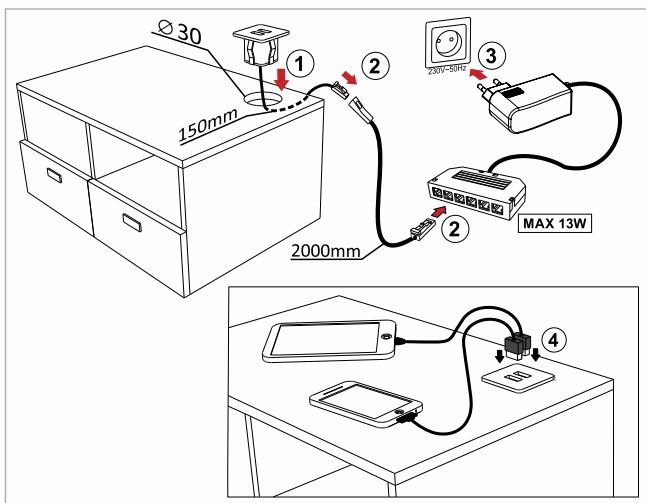

USB CHARGER

AV0100XIAC 

AV0105XIAC 

IN: 12VDC
OUT: 2 x USB 5VDC MAX 2x1A

DRIVER
MINIMUM
15W